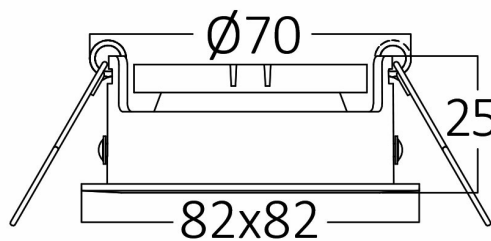

Braytron

PRODUCT DATASHEET

MODEL NO

BH03-02020

DESCRIPTION

BRY-MITTO-AS-SQR-WHT-SPOTLIGHT

BRAYTRON SRL

Bulaverdul iuliu maniu, Nr.616, Sector 6, 061129, Bucuresti-ROMANIA

info@braytron.com

www.braytron.com

Page 1-2

General Characteristics

Model No	:	BH03-02020
Main Family	:	Indoor Lighting
Sub Family	:	GU10 Recessed Spotlight
Type	:	Spotlight
Body Color	:	White
Lamp Shape	:	N/A
Warranty	:	2 years
IP	:	IP20

Electrical Characteristics

Material	:	Aluminium
Working Temperature	:	-20 C-40 C

Package Informations

N.W.	:	7,8 kgs
G.W.	:	10,5 kgs
PCS/CTN	:	100 pcs
Length	:	510 mm
Width	:	410 mm
Height	:	210 mm
EAN	:	5949097723254

Lamp Characteristics

Wattage	:	Max 1x35 w
---------	---	------------

Lamp Dimensions & Weight

P. Length	:	82 mm
P. Width	:	82 mm
P. Height	:	25 mm
Cutout	:	70 mm
Weight	:	78 gr