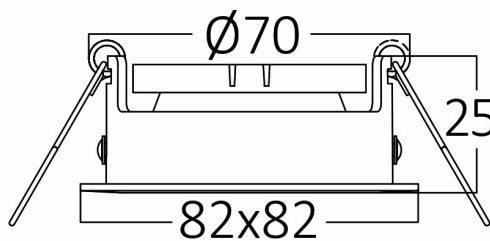

Braytron

PRODUCT DATASHEET

MODEL NO

BH03-02021

DESCRIPTION

BRY-MITTO-AS-SQR-BLC-SPOTLIGHT

BRAYTRON SRL

Bulaverdul iuliu maniu, Nr.616, Sector 6, 061129, Bucuresti-ROMANIA

info@braytron.com

www.braytron.com

Page 1-2

General Characteristics

Model No	:	BH03-02021
Main Family	:	Indoor Lighting
Sub Family	:	GU10 Recessed Spotlight
Type	:	Spotlight
Body Color	:	Black
Lamp Shape	:	N/A
Warranty	:	2 years
IP	:	IP20

Electrical Characteristics

Material	:	Aluminium
Working Temperature	:	-20 C-40 C

Package Informations

N.W.	:	7,8 kgs
G.W.	:	10,5 kgs
PCS/CTN	:	100 pcs
Length	:	510 mm
Width	:	410 mm
Height	:	210 mm
EAN	:	5949097723896

Lamp Characteristics

Wattage	:	Max 1x35 w
---------	---	------------

Lamp Dimensions & Weight

P. Length	:	82 mm
P. Width	:	82 mm
P. Height	:	25 mm
Cutout	:	70 mm
Weight	:	78 gr