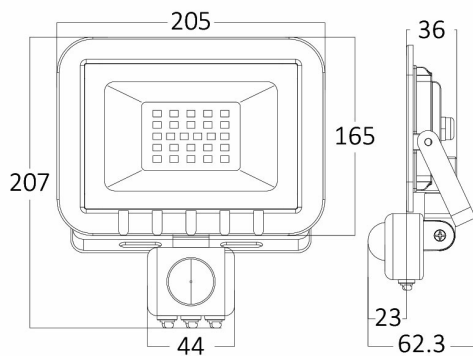

Braytron

PRODUCT DATASHEET

MODEL NO BT60-25032

DESCRIPTION BRY-FLOOD-SC-50W-GRY-6500K-SNS-IP54-LED FLOODLIGHT

BRAYTRON SRL

Bulaverdul iuliu maniu, Nr.616, Sector 6, 061129, Bucuresti-ROMANIA

info@braytron.com

Electrical Characteristics

Lifetime (at 2.7 h/day)	:	20000 h
Voltage	:	220-240V
Power Factor	:	>0,9
Material	:	Aluminium
Working Temperature	:	-20 C-40 C
Frequency	:	50-60 Hz

Package Informations

N.W.	:	5,46 kgs
G.W.	:	7,36 kgs
PCS/CTN	:	10 pcs
Length	:	430 mm
Width	:	340 mm
Height	:	235 mm
EAN	:	5949097706073

Lamp Characteristics

Wattage	:	50 w
Color Temperature	:	6500K
Quse Lumen	:	4200 lm
Color Rendering Index (CRI)	:	>70
Energy Efficiency Level	:	F
Beam Angle	:	120° Degrees
Color Category	:	Cool White

Lamp Dimensions & Weight

P. Length	:	205 mm
P. Width	:	36 mm
P. Height	:	207 mm
Weight	:	546 gr

Sensor Informations

Sensor Type	:	Motion
Detection Distance	:	2m-8m
Detection Speed	:	0,6-1,5m/s
Installation Height	:	1,8m-2,5m
Time Delay	:	10sec-7min
Lux	:	10-2000 lux