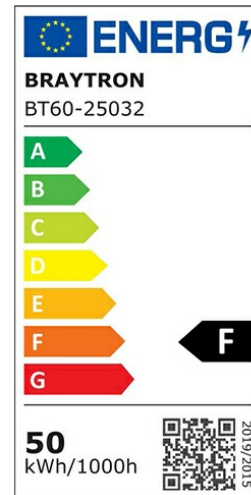

Braytron

PRODUCT DATASHEET

MODEL NO BT60-25032

DESCRIPTION BRY-FLOOD-SC-50W-GRY-6500K-SNS-IP54-LED FLOODLIGHT

BRAYTRON SRL

Bulaverdul iuliu maniu, Nr.616, Sector 6, 061129, Bucuresti-ROMANIA

info@braytron.com

www.braytron.com

General Characteristics

Model No	:	BT60-25032
Main Family	:	Outdoor Lighting
Sub Family	:	LED Floodlight
Type	:	Flood
Body Color	:	Grey
Lamp Shape	:	Directional
Dimmable	:	Not-Dimmable
Light Source	:	LED
Warranty	:	2 years
Class	:	Class I
IP	:	IP54
IK	:	IK06

Electrical Characteristics

Lifetime (at 2.7 h/day)	:	20000 h
Voltage	:	220-240V
Power Factor	:	>0,9
Material	:	Aluminium
Working Temperature	:	-20 C-40 C
Frequency	:	50-60 Hz

Package Informations

N.W.	:	5,46 kgs
G.W.	:	7,36 kgs
PCS/CTN	:	10 pcs
Length	:	430 mm
Width	:	340 mm
Height	:	235 mm
EAN	:	5949097706073

Lamp Characteristics

Wattage	:	50 w
Color Temperature	:	6500K
Quse Lumen	:	4200 lm
Color Rendering Index (CRI)	:	>70
Energy Efficiency Level	:	F
Beam Angle	:	120° Degrees
Color Category	:	Cool White

Lamp Dimensions & Weight