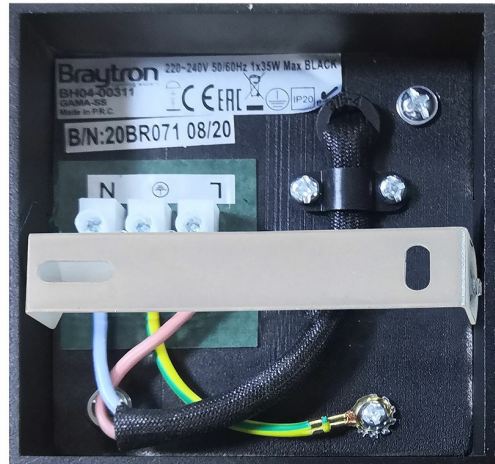

Braytron

PRODUCT DATASHEET

MODEL NO

BH04-00311

DESCRIPTION

BRY-GAMA-8010-SQR-BLC-GU10-SPOTLIGHT

BRAYTRON SRL

Bulaverdul iuliu maniu, Nr.616, Sector 6, 061129, Bucuresti-ROMANIA

info@braytron.com

www.braytron.com

Page 1-2

General Characteristics

Model No	:	BH04-00311
Main Family	:	Indoor Lighting
Sub Family	:	GU10 Surface Spotlight
Type	:	Spotlight
Body Color	:	Black
Lamp Shape	:	N/A
Socket	:	GU10
Warranty	:	2 years
Class	:	Class I
IP	:	IP20

Electrical Characteristics

Voltage	:	220-240V
Material	:	Aluminium
Working Temperature	:	-20 C-40 C
Frequency	:	50-60 Hz

Package Informations

N.W.	:	7 kgs
G.W.	:	8 kgs
PCS/CTN	:	20 pcs
Length	:	470 mm
Width	:	200 mm
Height	:	230 mm
EAN	:	5949097708695

Lamp Characteristics

Wattage	:	Max 1x35 w
---------	---	------------

Lamp Dimensions & Weight

P. Length	:	80 mm
P. Width	:	80 mm
P. Height	:	100 mm
Weight	:	345 gr