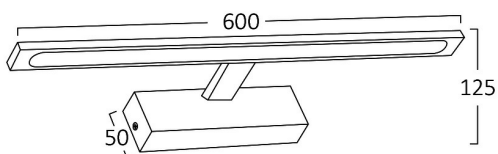

Braytron

PRODUCT DATASHEET

MODEL NO BN12-00785

DESCRIPTION BRY-ARIA-600-12W-3IN1-CHR-IP44 MIRROR LAMP

BRAYTRON SRL

Bulaverdul iuliu maniu, Nr.616, Sector 6, 061129, Bucuresti-ROMANIA

info@braytron.com

www.braytron.com

General Characteristics

Model No	:	BN12-00785
Main Family	:	Decorative LED
Sub Family	:	Picture & Mirror Light
Type	:	Mirror
Body Color	:	Chrome
Lamp Shape	:	Non-Directional
Dimmable	:	Not-Dimmable
Light Source	:	LED
Warranty	:	2 years
Class	:	Class I
IP	:	IP44

Electrical Characteristics

Lifetime (at 2.7 h/day)	:	20000 h
Voltage	:	220-240V
Power Factor	:	>0,5
Material	:	Aluminium
Working Temperature	:	-20 C-40 C
Frequency	:	50-60 Hz

Package Informations

N.W.	:	4,8 kgs
G.W.	:	6,7 kgs
PCS/CTN	:	10 pcs
Length	:	650 mm
Width	:	305 mm
Height	:	315 mm
EAN	:	5949097731211

Lamp Characteristics

Wattage	:	12 w
Color Temperature	:	3IN1
Quse Lumen	:	900 lm
Color Rendering Index (CRI)	:	>80
Energy Efficiency Level	:	G
Beam Angle	:	120° Degrees

Lamp Dimensions & Weight

P. Length	:	600 mm
P. Width	:	50 mm
P. Height	:	125 mm
Weight	:	480 gr