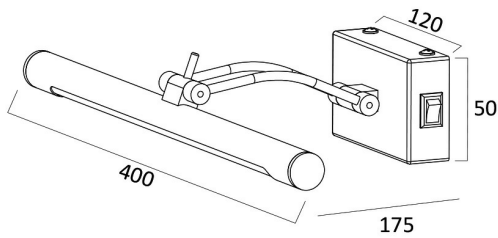

Braytron

PRODUCT DATASHEET

MODEL NO BN12-00886

DESCRIPTION BRY-SARA-400-8W-3CCT-GLD-IP20-MIRROR LAMP

BRAYTRON SRL

Bulavardul Iuliu Maniu, Nr.616, Sector 6, 061129, Bucuresti-ROMANIA

info@braytron.com

www.braytron.com

General Characteristics

Model No	:	BN12-00886
Main Family	:	Decorative LED
Sub Family	:	Picture & Mirror Light
Type	:	Mirror
Body Color	:	Golden
Lamp Shape	:	Non-Directional
Dimmable	:	Not-Dimmable
Light Source	:	LED
Warranty	:	2 years
Class	:	Class I
IP	:	IP20

Electrical Characteristics

Lifetime (at 2.7 h/day)	:	20000 h
Voltage	:	220-240V
Power Factor	:	>0,5
Material	:	Metal
Working Temperature	:	-20 C-40 C
Frequency	:	50-60 Hz

Package Informations

N.W.	:	3,7 kgs
G.W.	:	5,51 kgs
PCS/CTN	:	10 pcs
Length	:	460 mm
Width	:	320 mm
Height	:	360 mm
EAN	:	5949097729645

Lamp Characteristics

Wattage	:	8 w
Color Temperature	:	3IN1
Quse Lumen	:	700 lm
Color Rendering Index (CRI)	:	>80
Energy Efficiency Level	:	F
Beam Angle	:	120° Degrees

Lamp Dimensions & Weight

P. Length	:	400 mm
P. Width	:	120 mm
P. Height	:	175 mm
Weight	:	370 gr