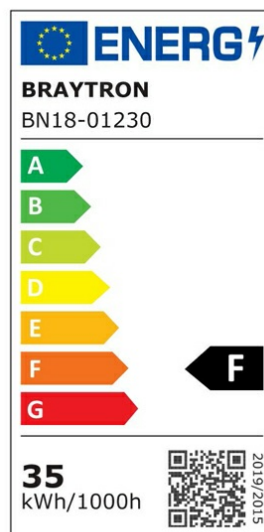

## PRODUCT DATASHEET

MODEL NO BN18-01230

DESCRIPTION BRY-PROLINE-PS-35W-1.2MT-PLS-6500K-LED WALL LIGHT

BRAYTRON SRL

Bulaverdul iuliu maniu, Nr.616, Sector 6, 061129, Bucuresti-ROMANIA

info@braytron.com

www.braytron.com

### Electrical Characteristics

Lifetime (at 2.7 h/day)	:	20000 h
Voltage	:	220-240V
Power Factor	:	>0,9
Material	:	PC
Working Temperature	:	-20 C-40 C
Frequency	:	50-60 Hz

### Lamp Characteristics

Wattage	:	35 w
Color Temperature	:	6500K
Quse Lumen	:	3600 lm
Color Rendering Index (CRI)	:	>80
Energy Efficiency Level	:	F
Beam Angle	:	110° Degrees
Color Category	:	Cool White