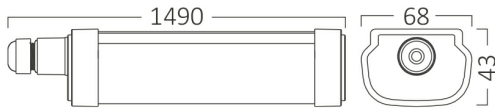

Braytron

PRODUCT DATASHEET

MODEL NO BT07-31530

DESCRIPTION BRY-PROLINE-IPG-M-60W-6500K-IP65-WATERPROOF LIGHT

BRAYTRON SRL

Bulaverdul iuliu maniu, Nr.616, Sector 6, 061129, Bucuresti-ROMANIA

info@braytron.com

www.braytron.com