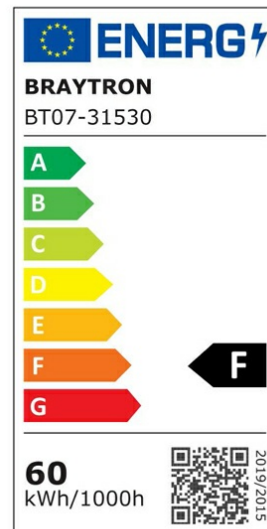

Braytron

PRODUCT DATASHEET

MODEL NO BT07-31530

DESCRIPTION BRY-PROLINE-IPG-M-60W-6500K-IP65-WATERPROOF LIGHT

BRAYTRON SRL

Bulaverdul iuliu maniu, Nr.616, Sector 6, 061129, Bucuresti-ROMANIA

info@braytron.com

www.braytron.com

General Characteristics

Model No	:	BT07-31530
Main Family	:	Outdoor Lighting
Sub Family	:	LED Waterproof Light
Type	:	Waterproof
Body Color	:	White
Lamp Shape	:	Non-Directional
Dimmable	:	Not-Dimmable
Light Source	:	LED
Warranty	:	2 years
Class	:	Class II
IP	:	IP65
IK	:	IK06

Electrical Characteristics

Lifetime (at 2.7 h/day)	:	20000 h
Voltage	:	220-240V
Power Factor	:	>0,9
Material	:	PC
Working Temperature	:	-20 C-40 C
Frequency	:	50-60 Hz

Package Informations

N.W.	:	11,5 kgs
G.W.	:	13,5 kgs
PCS/CTN	:	20 pcs
Length	:	1515 mm
Width	:	320 mm
Height	:	265 mm
EAN	:	5949097720314

Lamp Characteristics

Wattage	:	60 w
Color Temperature	:	6500K
Quse Lumen	:	6300 lm
Color Rendering Index (CRI)	:	>80
Energy Efficiency Level	:	F
Beam Angle	:	120° Degrees
Color Category	:	Cool White

Lamp Dimensions & Weight