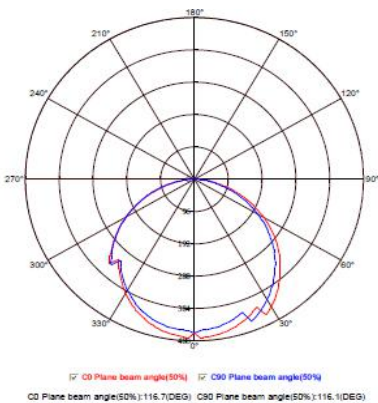

Photometric Diagram

Features

- High Lumen and CRI, Good quality & Constant Current driver.
- High heat dissipation, low carbon and environmental protection.
- Innovative design of assembly structure.
- Extremely Long Life.