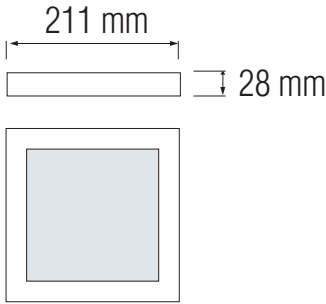

LED DOWNLIGHT

Product&Family Code:

016 026 0018

ARINA-18

WHITE

Technical Drawing

Technical Data

Voltage (V)	100-265V
Product Wattage (W)	18
Equivalence with incandescent lamp	144
Colour Render Index (Ra)	>Ra80
Colour Temperature (K)	3000K / 4200K / 6400K
Materials	Aluminium Die Casting Body
Protection Class	II
Dimmable	No
EEI	A to A++
Warm-up time up to 60 %of the full light output	Instant Full Light
Luminous Flux (lm)	1300
Luminous Efficacy (lm/W)	72
Rated Life (hrs) Ⓢ	30.000
IP Rating	20
Power Factor	>0.5
Beam Angle	120°
Starting Time	<0.2s
Number of ON-OFF cycling	x25.000