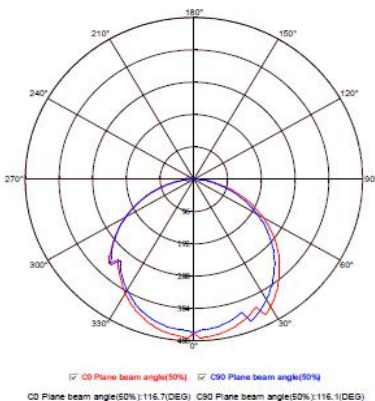

## Technical Drawing

## Technical Data

Voltage (V)	100-265V
Product Wattage (W)	28
Equivalence with incandescent lamp	224
Colour Render Index (Ra)	>Ra80
Colour Temperature (K)	3000K / 4200K / 6400K
Materials	Aluminium Die Casting Body
Protection Class	II
Dimmable	No
EEL	A to A++
Warm-up time up to 60 % of the full light output	Instant Full Light
Luminous Flux (lm)	1960
Luminous Efficacy (lm/W)	70
Rated Life (hrs) ⌚	30.000
IP Rating	20
Power Factor	>0.5
Beam Angle	120°
Starting Time	<0.2s
Number of ON-OFF cycling	x25.000

## Photometric Diagram