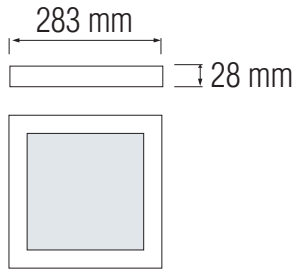

# LED DOWNLIGHT

Product&Family Code:

016 026 0028

**ARINA-28**

WHITE

## Technical Drawing

## Technical Data

Voltage (V)	100-265V
Product Wattage (W)	28
Equivalence with incandescent lamp	224
Colour Render Index (Ra)	>Ra80
Colour Temperature (K)	3000K / 4200K / 6400K
Materials	Aluminium Die Casting Body
Protection Class	II
Dimmable	No
EEL	A to A++
Warm-up time up to 60 % of the full light output	Instant Full Light
Luminous Flux (lm)	1960
Luminous Efficacy (lm/W)	70
Rated Life (hrs) ⌚	30.000
IP Rating	20
Power Factor	>0.5
Beam Angle	120°
Starting Time	<0.2s
Number of ON-OFF cycling	x25.000

## Photometric Diagram