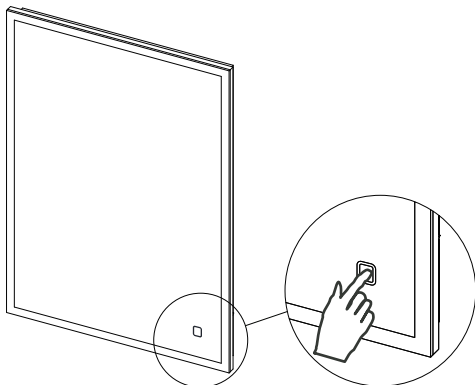

MONTAGE INSTRUCTIES

1

2

3

4

5

Press the icon shortly  to control on/off the lighting and heating pad.

Press and hold the icon  to change the colour temperature/dimmer.