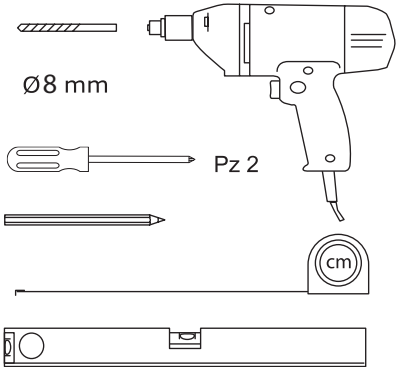

MONTAGE INSTRUCTIES

1

2

3

4

5

Press the icon shortly  to control on/off the lighting and heating pad.

Press and hold the icon  to change the colour temperature/dimmer.