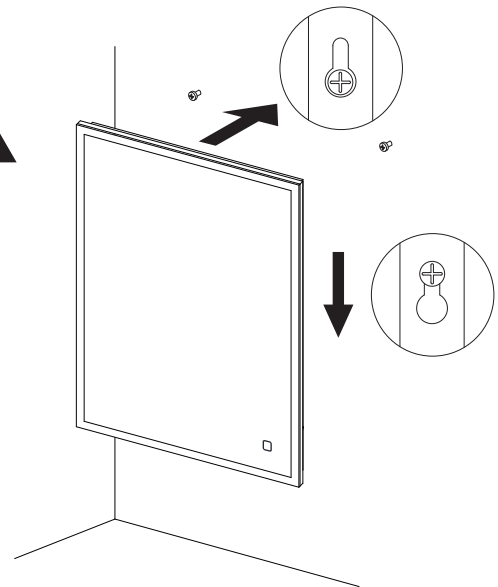

MONTAGE INSTRUCTIES

1

2

3

4

5

Press the icon shortly  to control on/off the lighting and heating pad.

Press and hold the icon  to change the colour temperature/dimmer.