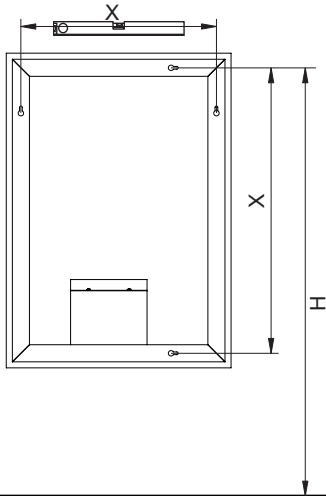

MONTAGE INSTRUCTIES

1

2

3

4

5

Press the icon shortly  to control on/off the lighting and heating pad.

Press and hold the icon  to change the colour temperature/dimmer.