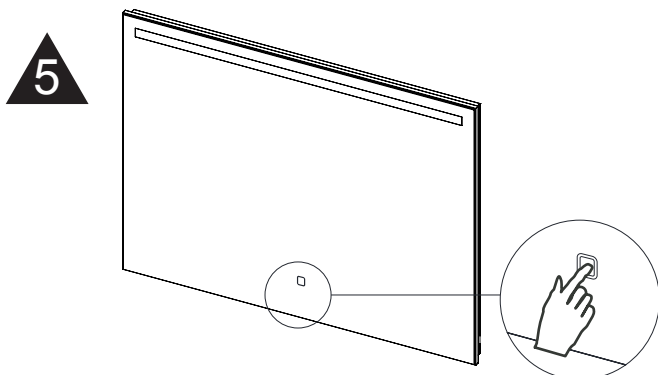

MONTAGE INSTRUCTIES

Press the icon shortly  to control on/off the lighting and heating pad.
Press and hold the icon  to change the colour temperature/dimmer.