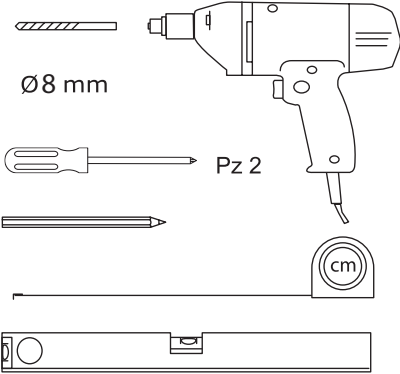

MONTAGE INSTRUCTIES

Press the icon shortly  to control on/off the lighting and heating pad.
Press and hold the icon  to change the colour temperature/dimmer.