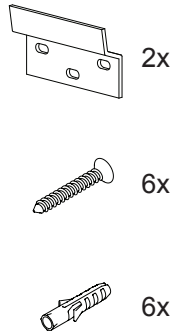

MONTAGE INSTRUCTIES

Press the icon shortly  to control on/off the lighting and heating pad.
Press and hold the icon  to change the colour temperature/dimmer.