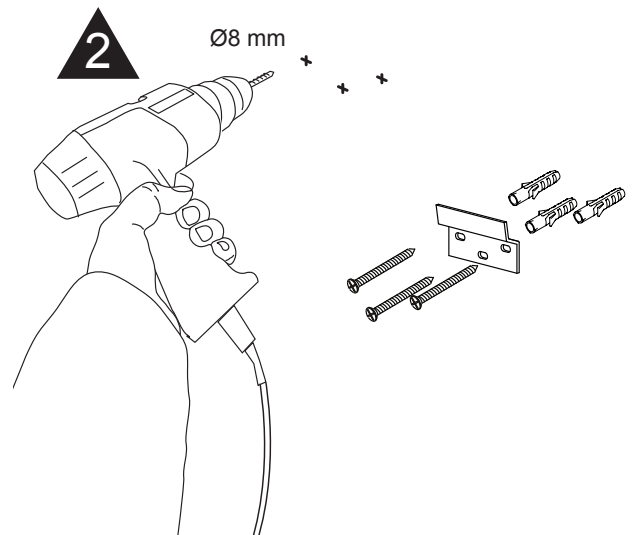

MONTAGE INSTRUCTIES

Press the icon shortly  to control on/off the lighting and heating pad.
Press and hold the icon  to change the colour temperature/dimmer.