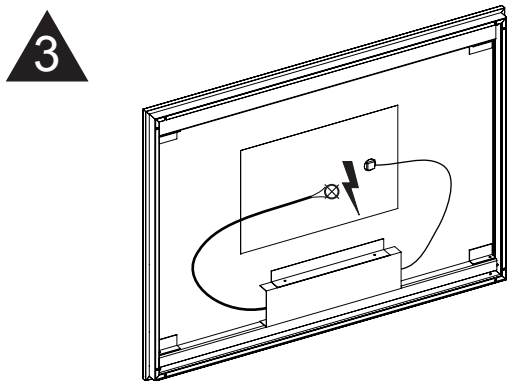

MONTAGE INSTRUCTIES

Press the icon shortly  to control on/off the lighting and heating pad.
Press and hold the icon  to change the colour temperature/dimmer.