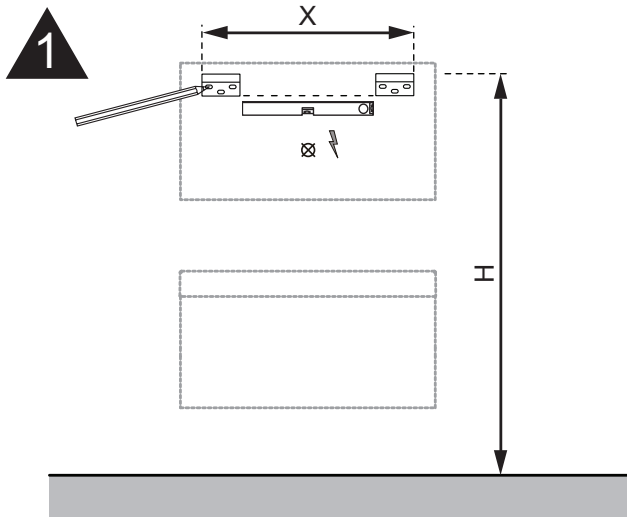

MONTAGE INSTRUCTIES

Press the icon shortly  to control on/off the lighting and heating pad.
Press and hold the icon  to change the colour temperature/dimmer.