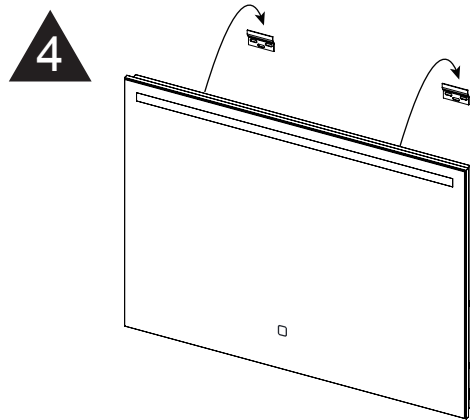

MONTAGE INSTRUCTIES

Press the icon shortly  to control on/off the lighting and heating pad.
Press and hold the icon  to change the colour temperature/dimmer.