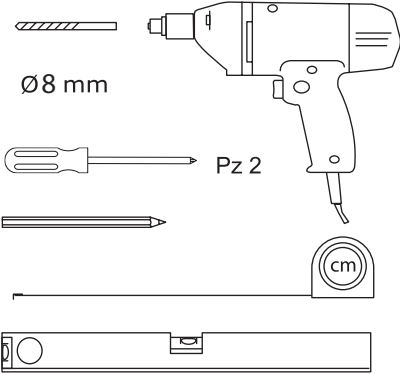

MONTAGE INSTRUCTIES

Press the icon shortly to control on/off the lighting and heating pad.
Press and hold the icon to change the colour temperature/dimmer.