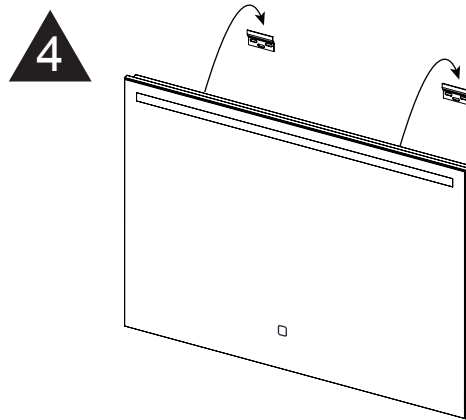

MONTAGE INSTRUCTIES

Press the icon shortly to control on/off the lighting and heating pad.
Press and hold the icon to change the colour temperature/dimmer.