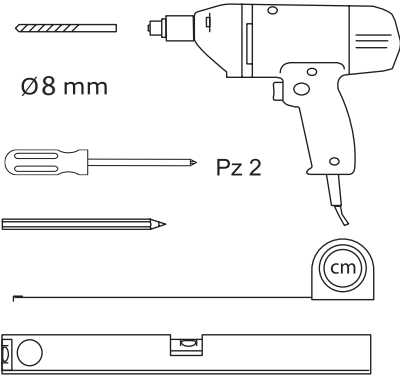

MONTAGE INSTRUCTIES

Press the icon shortly to control on/off the lighting and heating pad.
Press and hold the icon to change the colour temperature/dimmer.