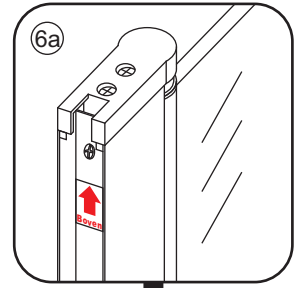

1

3

5

The length of the bar is 750mm, You should cut the length according the size you installed.

Voorzie alleen de buitenzijde van de cabine van siliconenkit.

4

20.3720 / 20.3721
+
20.3720 / 20.3721 / 20.3722 /
20.3723 / 20.3724 / 20.3725