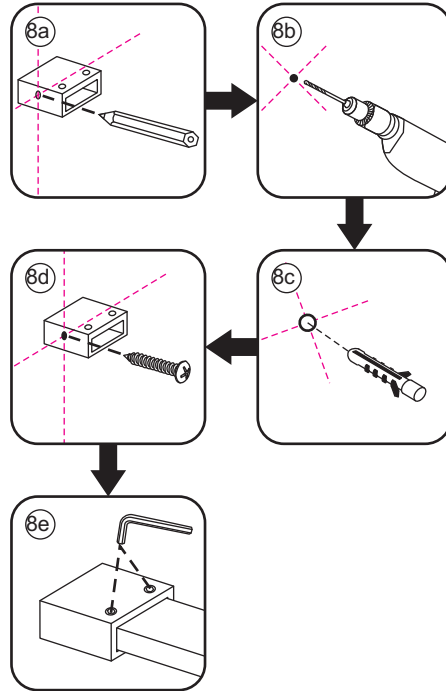

1

3

5

The length of the bar is 750mm, You should cut the length according the size you installed.

Voorzie alleen de buitenzijde van de cabine van siliconenkit.

4

20.3720 / 20.3721
+
20.3720 / 20.3721 / 20.3722 /
20.3723 / 20.3724 / 20.3725