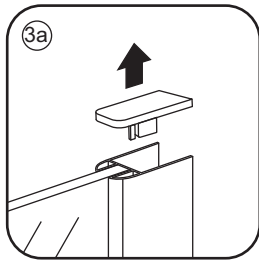

1

3

5

The length of the bar is 750mm, You should cut the length according the size you installed.

Voorzie alleen de buitenzijde van de cabine van siliconenkit.

4

20.3720 / 20.3721
+
20.3720 / 20.3721 / 20.3722 /
20.3723 / 20.3724 / 20.3725