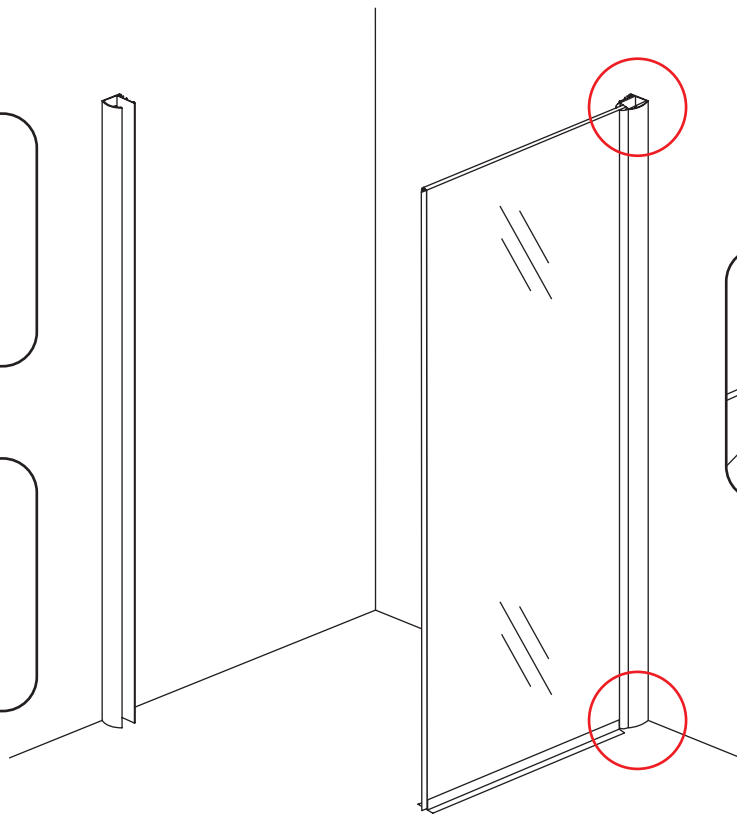

1

3

5

The length of the bar is 750mm, You should cut the length according the size you installed.

Voorzie alleen de buitenzijde van de cabine van siliconenkit.

4

20.3720 / 20.3721
+
20.3720 / 20.3721 / 20.3722 /
20.3723 / 20.3724 / 20.3725