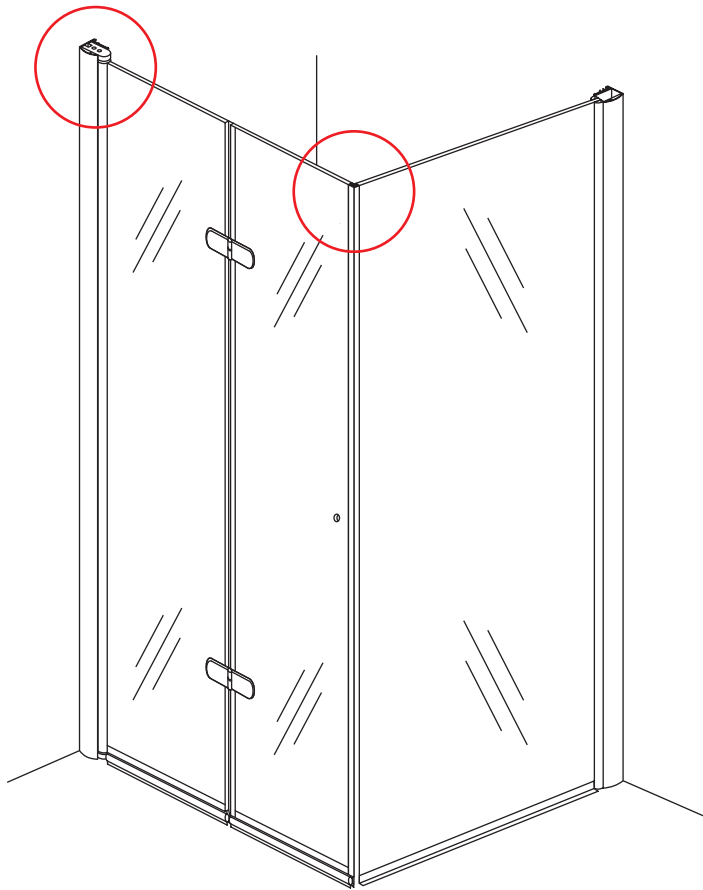

1

3

5

The length of the bar is 750mm, You should cut the length according the size you installed.

Voorzie alleen de buitenzijde van de cabine van siliconenkit.

4

20.3720 / 20.3721
+
20.3720 / 20.3721 / 20.3722 /
20.3723 / 20.3724 / 20.3725