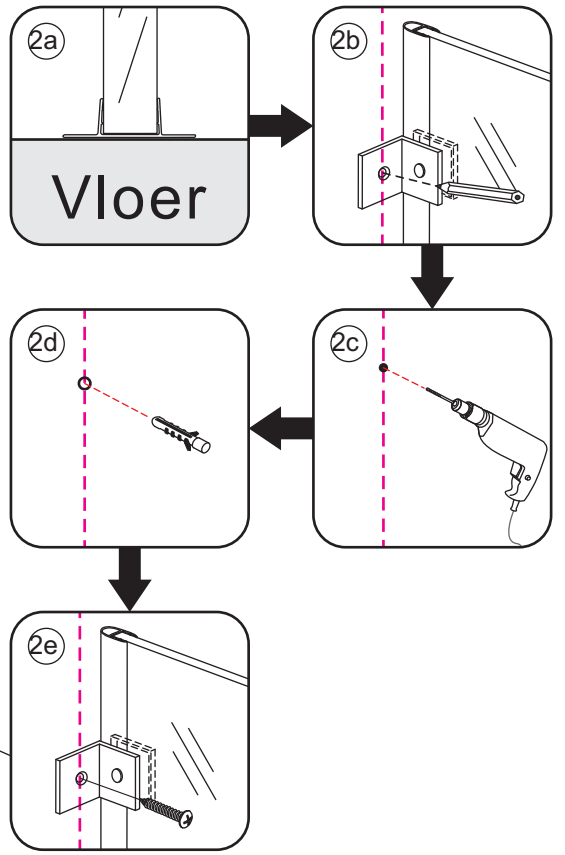

3

- $\Phi 7\text{mm}$
- X2 5×38
- X2 $\Phi 8 \times 38$

- $\Phi 6\text{mm}$
- X5 4×30
- X5 $\Phi 6 \times 30$

5

Φ3mm

X4

4x12

The length of the bar is 750mm, You should cut the length according the size you installed.