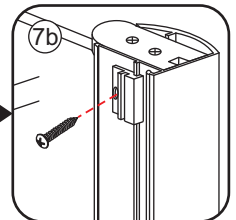

1

3

5

The length of the bar is 750mm, You should cut the length according the size you installed.

Voorzie alleen de buitenzijde van de cabine van siliconenkit.

4

20.3720 / 20.3721
+
20.3720 / 20.3721 / 20.3722 /
20.3723 / 20.3724 / 20.3725