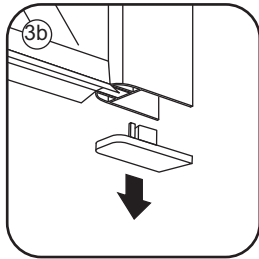

1

3

5

The length of the bar is 750mm, You should cut the length according the size you installed.

Voorzie alleen de buitenzijde van de cabine van siliconenkit.

4

20.3720 / 20.3721
+
20.3720 / 20.3721 / 20.3722 /
20.3723 / 20.3724 / 20.3725