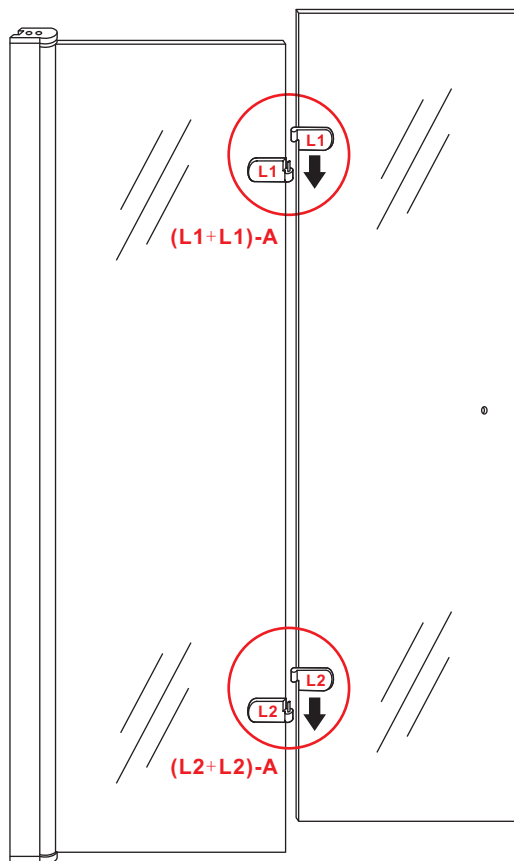

510 (800x500)
 610 (800x600)
 710 (800x700)
 795 (800x800)
 895 (800x900)
 995 (800x1000)
 1195 (800x1200)

740 (800x500)
 740 (800x600)
 740 (800x700)
 740 (800x800)
 740 (800x900)
 740 (800x1000)
 740 (800x1200)

3

- $\Phi 7\text{mm}$
- X2 5×38
- X2 $\Phi 8 \times 38$

- $\Phi 6\text{mm}$
- X5 4×30
- X5 $\Phi 6 \times 30$

5

Φ3mm

X4

4x12

The length of the bar is 750mm, You should cut the length according the size you installed.

1

3

5

The length of the bar is 750mm, You should cut the length according the size you installed.

Voorzie alleen de buitenzijde van de cabine van siliconenkit.

4

20.3720 / 20.3721
+
20.3720 / 20.3721 / 20.3722 /
20.3723 / 20.3724 / 20.3725