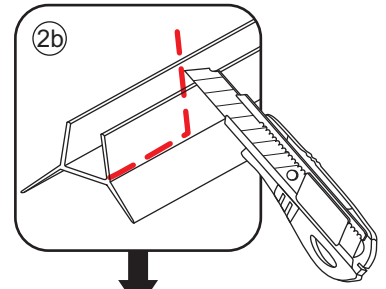

1

3

5

The length of the bar is 750mm, You should cut the length according the size you installed.

Voorzie alleen de buitenzijde van de cabine van siliconenkit.

4

20.3720 / 20.3721
+
20.3720 / 20.3721 / 20.3722 /
20.3723 / 20.3724 / 20.3725