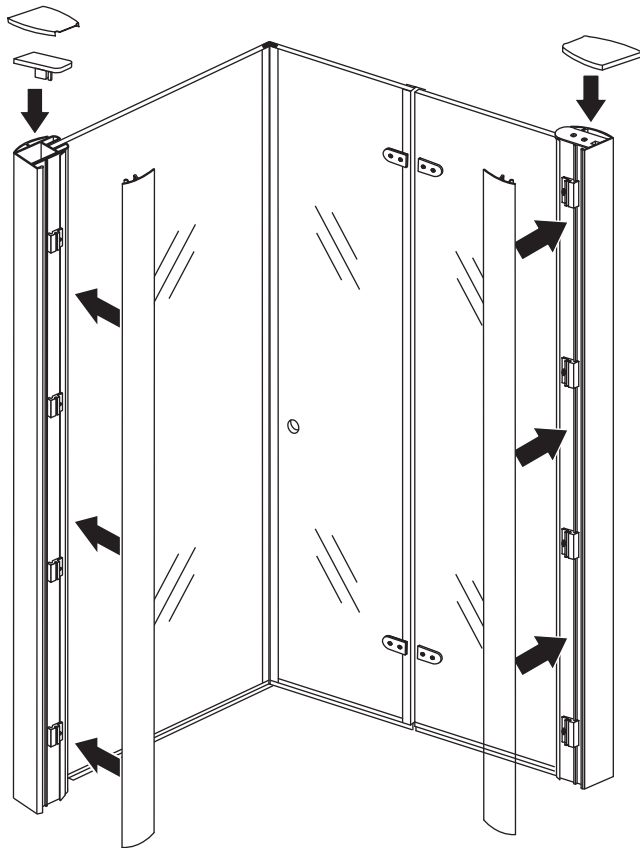

1

3

5

The length of the bar is 750mm, You should cut the length according the size you installed.

Voorzie alleen de buitenzijde van de cabine van siliconenkit.

4

20.3720 / 20.3721
+
20.3720 / 20.3721 / 20.3722 /
20.3723 / 20.3724 / 20.3725