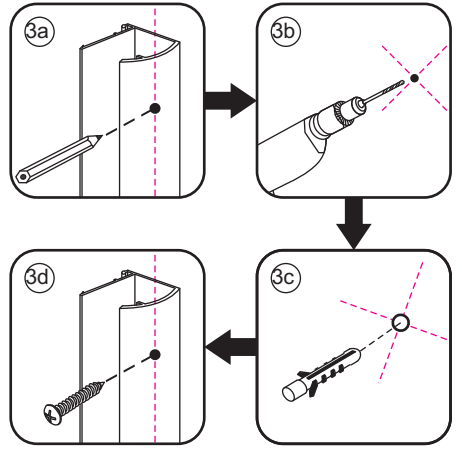

510 (800x500)
 610 (800x600)
 710 (800x700)
 795 (800x800)
 895 (800x900)
 995 (800x1000)
 1195 (800x1200)

740 (800x500)
 740 (800x600)
 740 (800x700)
 740 (800x800)
 740 (800x900)
 740 (800x1000)
 740 (800x1200)

3

- $\Phi 7\text{mm}$
- X2 5×38
- X2 $\Phi 8 \times 38$

- $\Phi 6\text{mm}$
- X5 4×30
- X5 $\Phi 6 \times 30$

5

Φ3mm

X4

4x12

The length of the bar is 750mm, You should cut the length according the size you installed.