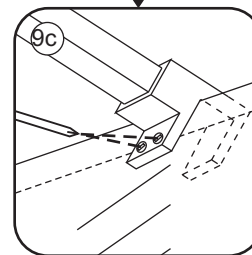

1

3

5

The length of the bar is 750mm, You should cut the length according the size you installed.

Voorzie alleen de buitenzijde van de cabine van siliconenkit.

4

20.3720 / 20.3721
+
20.3720 / 20.3721 / 20.3722 /
20.3723 / 20.3724 / 20.3725