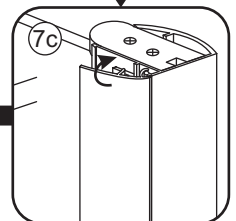

3

- $\Phi 7\text{mm}$
- X2 5×38
- X2 $\Phi 8 \times 38$

- $\Phi 6\text{mm}$
- X5 4×30
- X5 $\Phi 6 \times 30$

5

Φ3mm

X4

4x12

The length of the bar is 750mm, You should cut the length according the size you installed.

1

3

5

The length of the bar is 750mm, You should cut the length according the size you installed.

Voorzie alleen de buitenzijde van de cabine van siliconenkit.

4

20.3720 / 20.3721
+
20.3720 / 20.3721 / 20.3722 /
20.3723 / 20.3724 / 20.3725