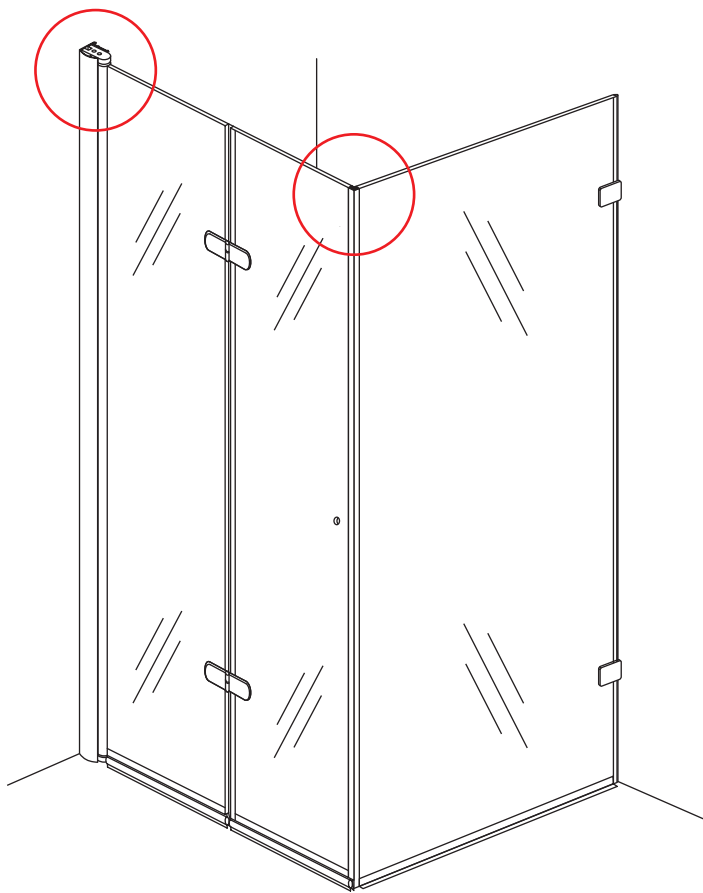

3

- $\Phi 7\text{mm}$
- X2 5×38
- X2 $\Phi 8 \times 38$

- $\Phi 6\text{mm}$
- X5 4×30
- X5 $\Phi 6 \times 30$

5

Φ3mm

X4

4x12

The length of the bar is 750mm, You should cut the length according the size you installed.