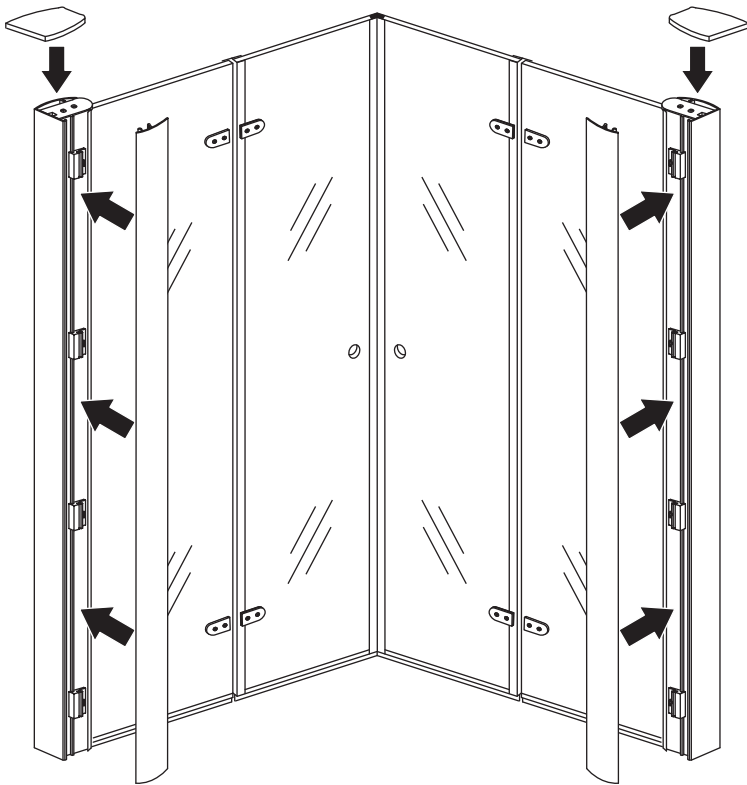

Φ3mm

X8

4x12