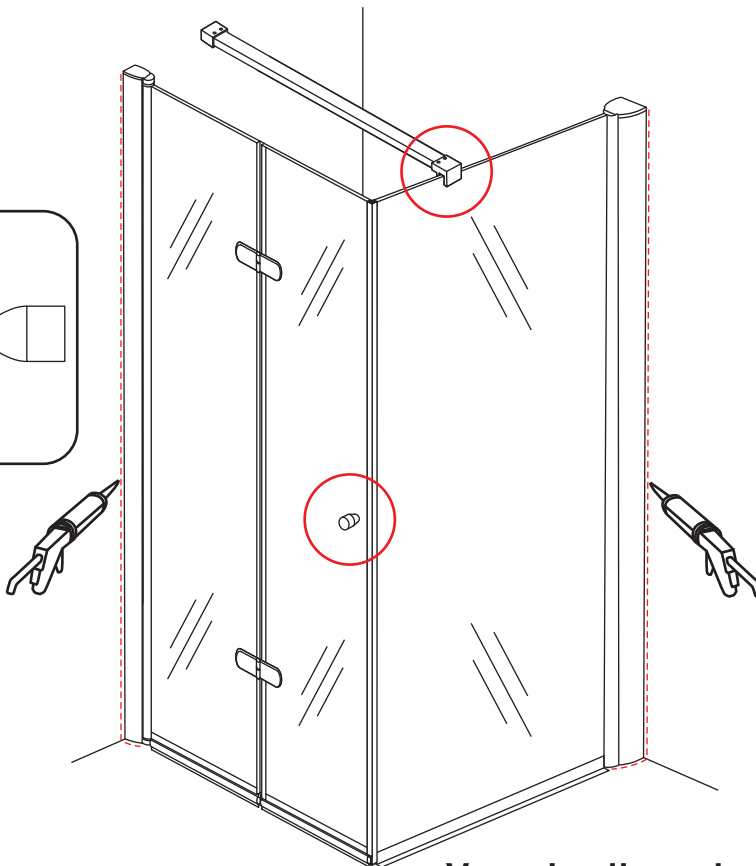

1

3

5

The length of the bar is 750mm, You should cut the length according the size you installed.

Voorzie alleen de buitenzijde van de cabine van siliconenkit.

4

20.3720 / 20.3721
+
20.3720 / 20.3721 / 20.3722 /
20.3723 / 20.3724 / 20.3725