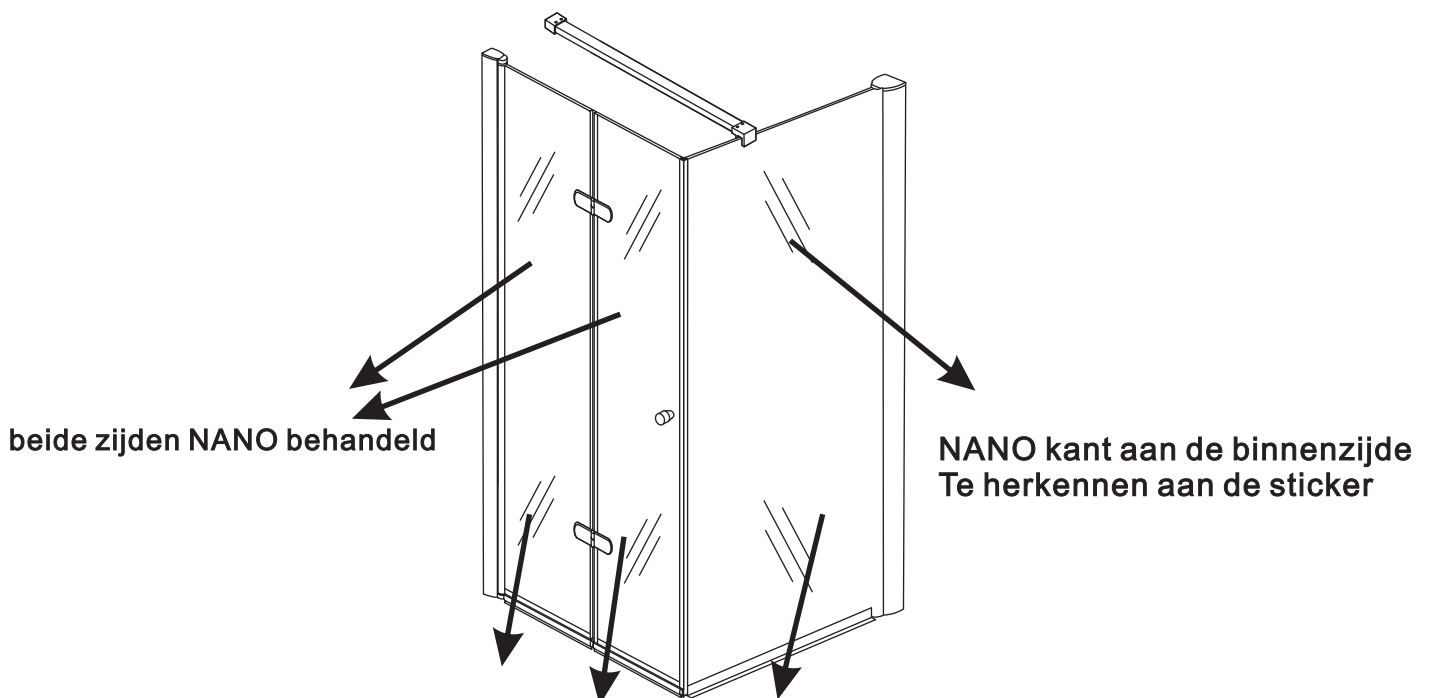

NANO garantie: 2 jaar bij normaal gebruik

LET OP: gebruik geen grove scherpe voorwerpen, zoals schuursponsjes of staalwol om het glas schoon te maken.