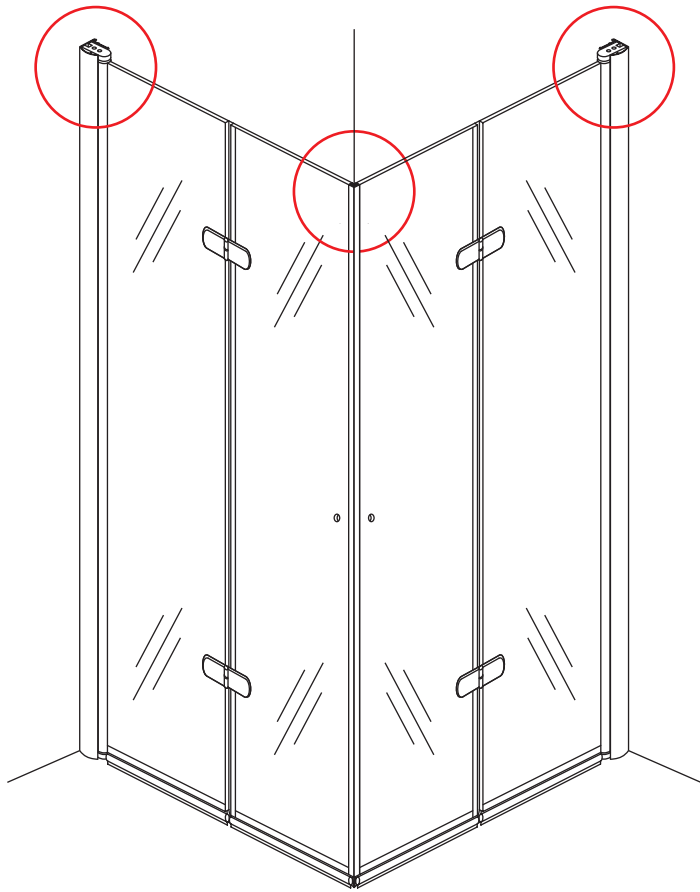

Φ3mm

X8

4x12