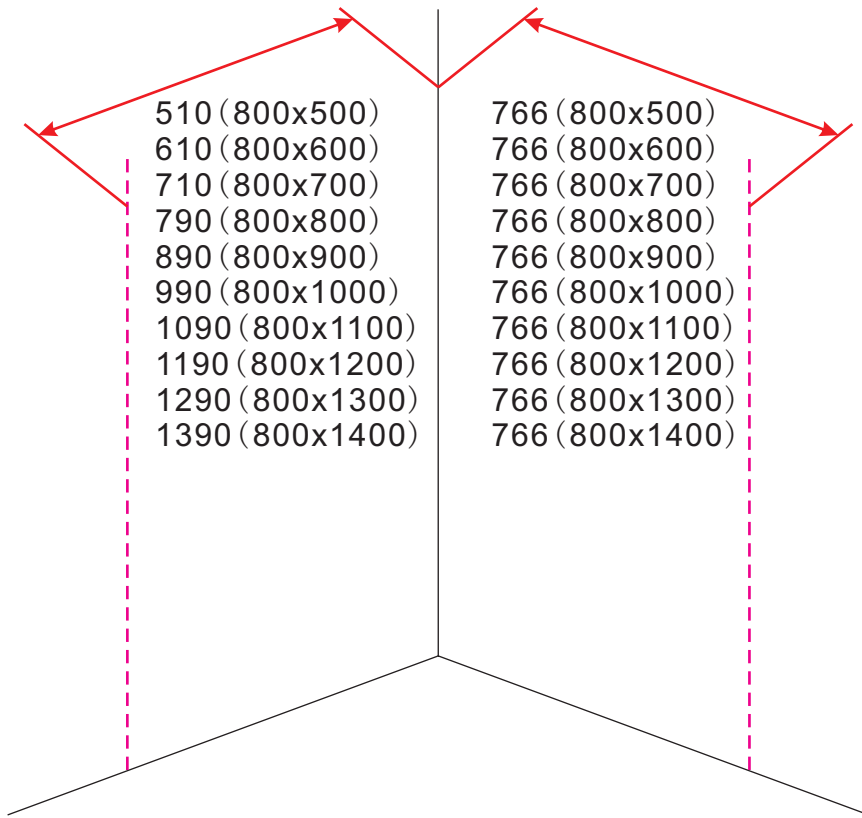

510 (800x500)
 610 (800x600)
 710 (800x700)
 795 (800x800)
 895 (800x900)
 995 (800x1000)
 1195 (800x1200)

740 (800x500)
 740 (800x600)
 740 (800x700)
 740 (800x800)
 740 (800x900)
 740 (800x1000)
 740 (800x1200)

3

- $\Phi 7\text{mm}$
- X2 5×38
- X2 $\Phi 8 \times 38$

- $\Phi 6\text{mm}$
- X5 4×30
- X5 $\Phi 6 \times 30$

5

Φ3mm

X4

4x12

The length of the bar is 750mm, You should cut the length according the size you installed.

1

3

5

The length of the bar is 750mm, You should cut the length according the size you installed.

Voorzie alleen de buitenzijde van de cabine van siliconenkit.

4

20.3720 / 20.3721
+
20.3720 / 20.3721 / 20.3722 /
20.3723 / 20.3724 / 20.3725