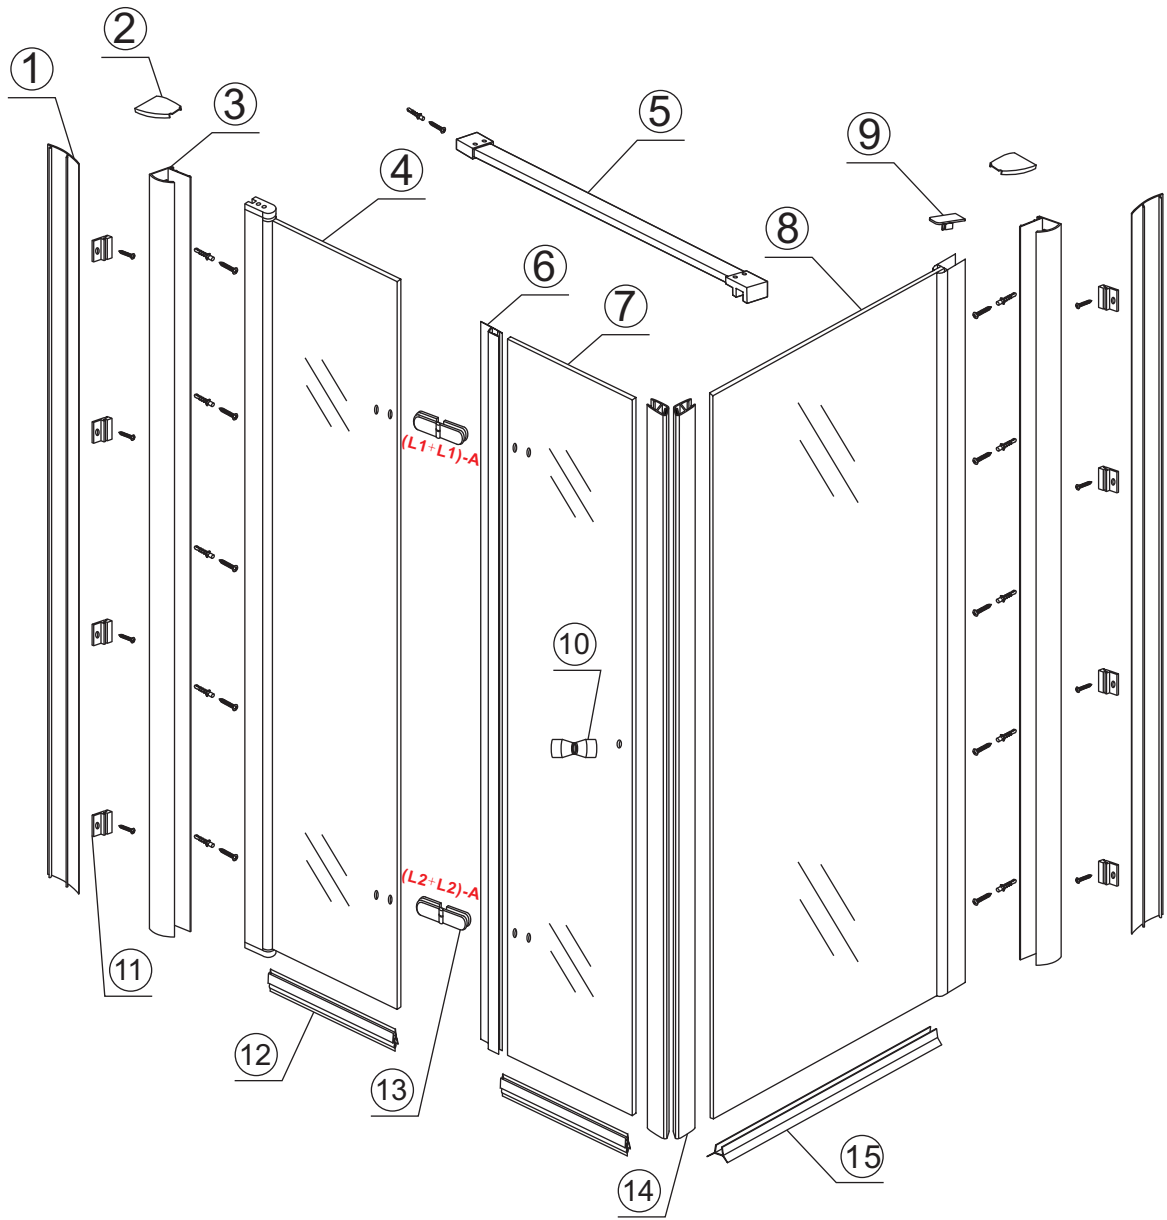

1

3

5

The length of the bar is 750mm, You should cut the length according the size you installed.

Voorzie alleen de buitenzijde van de cabine van siliconenkit.

4

20.3720 / 20.3721
+
20.3720 / 20.3721 / 20.3722 /
20.3723 / 20.3724 / 20.3725