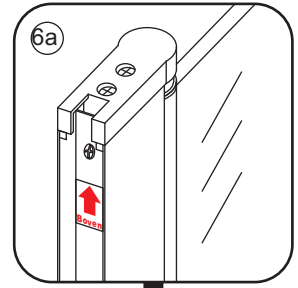

# 5

Φ3mm

X4

4x12

The length of the bar is 850mm, You should cut the length according the size you installed.

Φ6mm

X1

Φ6x30