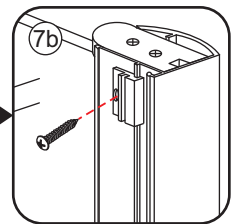

# 5

Φ3mm

X4

4x12

The length of the bar is 850mm, You should cut the length according the size you installed.

Φ6mm

X1

Φ6x30