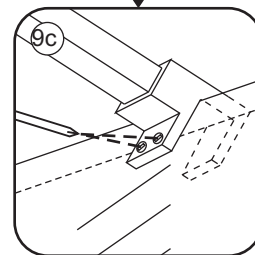

# 5

The length of the bar is 850mm, You should cut the length according the size you installed.

Voorzie alleen de buitenzijde van de cabine van siliconenkit.

4

20.3722 / 20.3723  
+  
20.3720 / 20.3721 / 20.3722 /  
20.3723 / 20.3724 / 20.3725