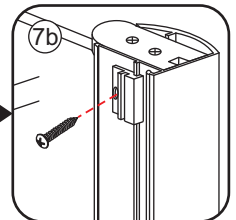

# 5

The length of the bar is 850mm, You should cut the length according the size you installed.

Voorzie alleen de buitenzijde van de cabine van siliconenkit.

4

20.3722 / 20.3723  
+  
20.3720 / 20.3721 / 20.3722 /  
20.3723 / 20.3724 / 20.3725