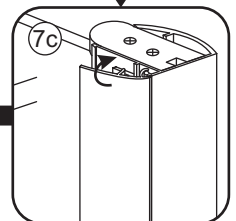

# 5

Φ3mm

X4

4x12

The length of the bar is 850mm, You should cut the length according the size you installed.

Φ6mm

X1

Φ6x30

# 5

The length of the bar is 850mm, You should cut the length according the size you installed.

Voorzie alleen de buitenzijde van de cabine van siliconenkit.

4

20.3722 / 20.3723  
+  
20.3720 / 20.3721 / 20.3722 /  
20.3723 / 20.3724 / 20.3725