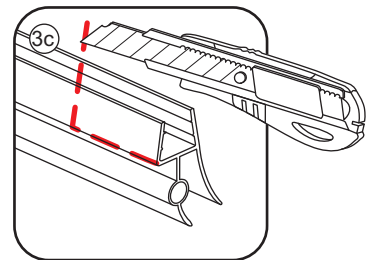

3

(L1+L1)-A/(L2+L2)-A
(R1+R1)-A/(R2+R2)-A