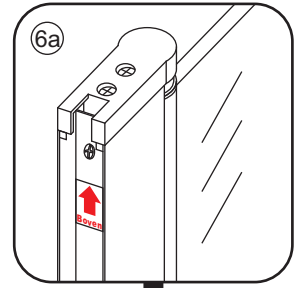

# 5

The length of the bar is 850mm, You should cut the length according the size you installed.

Voorzie alleen de buitenzijde van de cabine van siliconenkit.

4

20.3722 / 20.3723  
+  
20.3720 / 20.3721 / 20.3722 /  
20.3723 / 20.3724 / 20.3725