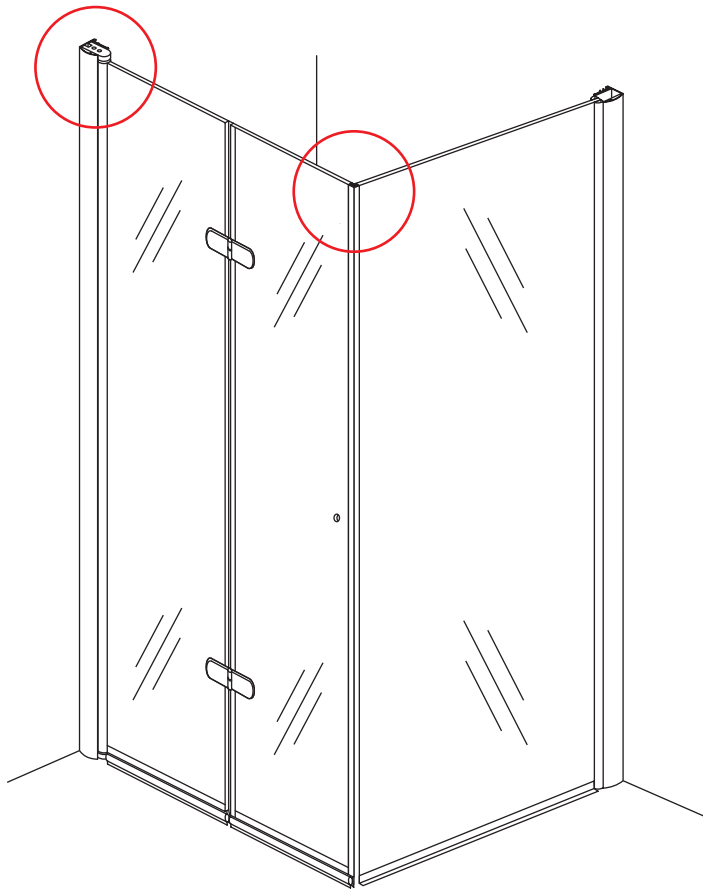

# 5

The length of the bar is 850mm, You should cut the length according the size you installed.

Voorzie alleen de buitenzijde van de cabine van siliconenkit.

4

20.3722 / 20.3723  
+  
20.3720 / 20.3721 / 20.3722 /  
20.3723 / 20.3724 / 20.3725