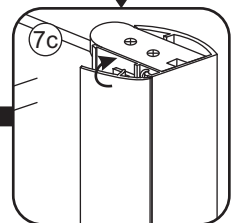

# 5

Φ3mm

X4

4x12

The length of the bar is 850mm, You should cut the length according the size you installed.

Φ6mm

X1

Φ6x30