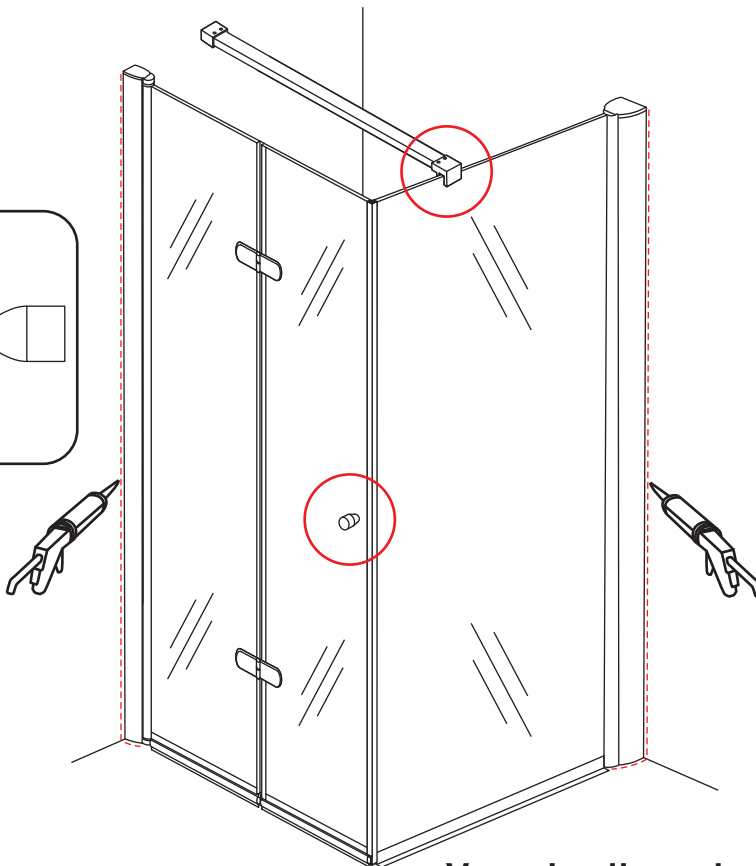

# 5

The length of the bar is 850mm, You should cut the length according the size you installed.

Voorzie alleen de buitenzijde van de cabine van siliconenkit.

4

20.3722 / 20.3723  
+  
20.3720 / 20.3721 / 20.3722 /  
20.3723 / 20.3724 / 20.3725