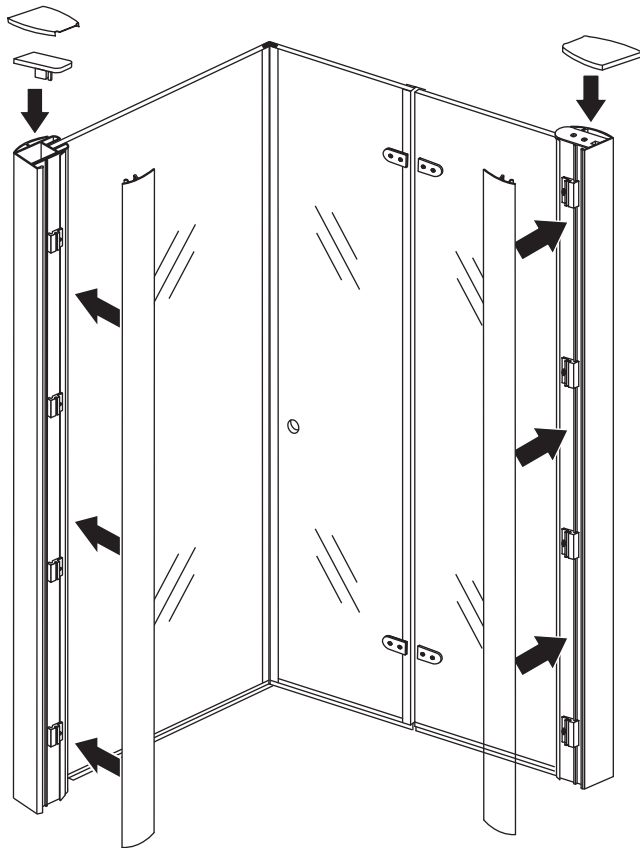

# 5

The length of the bar is 850mm, You should cut the length according the size you installed.

Voorzie alleen de buitenzijde van de cabine van siliconenkit.

4

20.3722 / 20.3723  
+  
20.3720 / 20.3721 / 20.3722 /  
20.3723 / 20.3724 / 20.3725