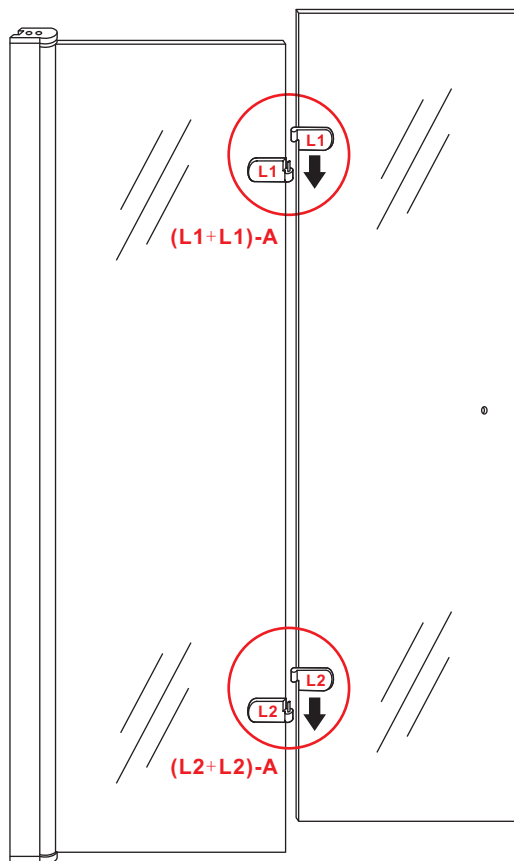

# 5

Φ3mm

X4

4x12

The length of the bar is 850mm, You should cut the length according the size you installed.

Φ6mm

X1

Φ6x30

# 5

The length of the bar is 850mm, You should cut the length according the size you installed.

Voorzie alleen de buitenzijde van de cabine van siliconenkit.

4

20.3722 / 20.3723  
+  
20.3720 / 20.3721 / 20.3722 /  
20.3723 / 20.3724 / 20.3725