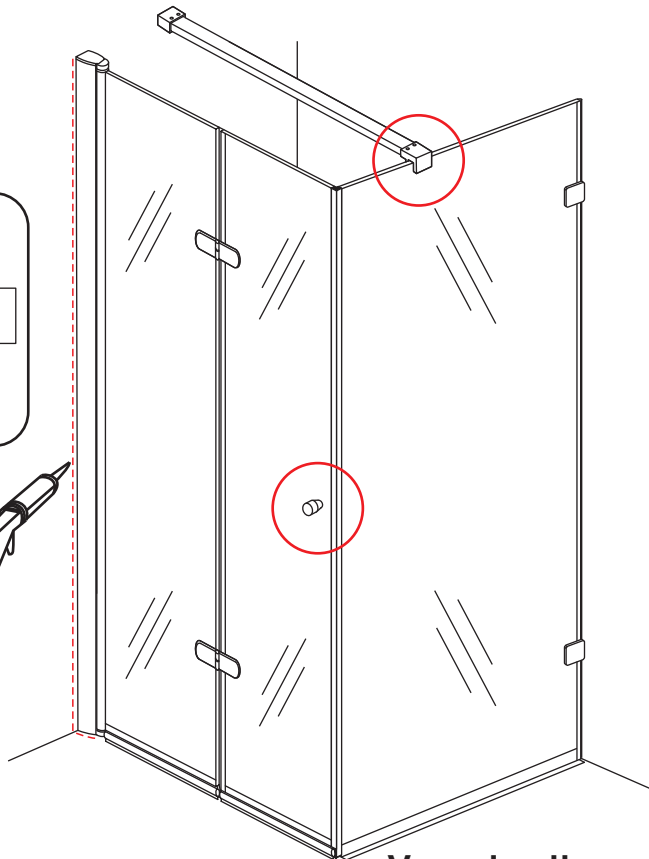

24 uur

Voorzie alleen de
buitenzijde van de
cabine van siliconenkit.