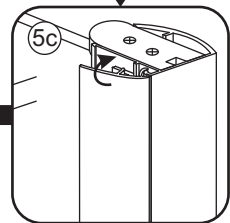

3

5

Φ3mm

X4

4x12

The length of the bar is 950mm, You should cut the length according the size you installed.

Φ6mm

X1

3

5

The length of the bar is 950mm, You should cut the length according the size you installed.

24 uur

Voorzie alleen de
buitenzijde van de
cabine van siliconenkit.

4

20.3724 / 20.3725
+
20.3720 / 20.3721 / 20.3722 /
20.3723 / 20.3724 / 20.3725

(L1+L1)-A/(L2+L2)-A
(R1+R1)-A/(R2+R2)-A

Φ3mm

X8

4x12

5

Voorzie alleen de
buitenzijde van de
cabine van siliconenkit.

5

20.3724 / 20.3725
+
20.3720 / 20.3721 / 20.3722 /
20.3723 / 20.3724 / 20.3725