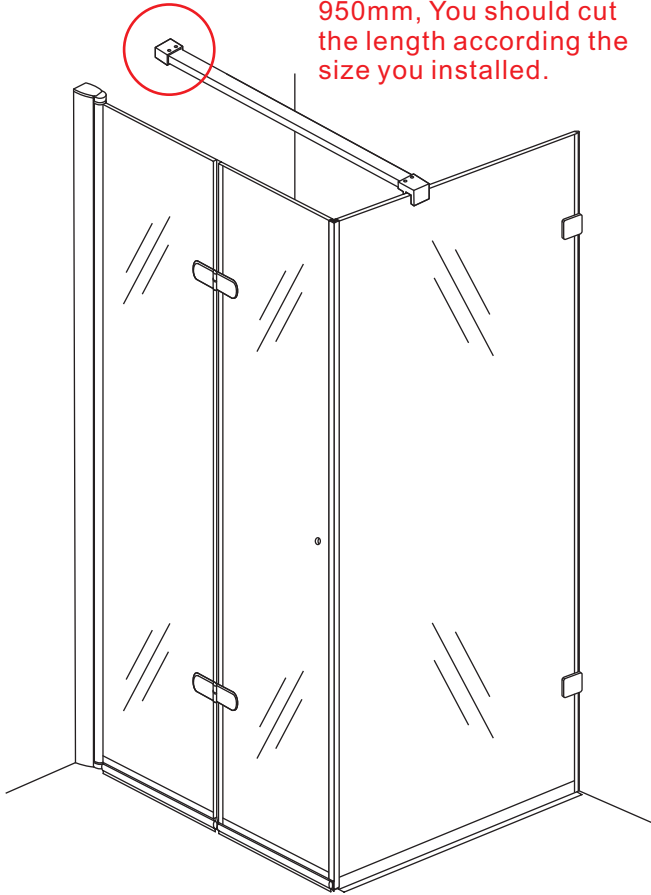

3

5

Φ3mm

X4

4x12

The length of the bar is 950mm, You should cut the length according the size you installed.

Φ6mm

X1