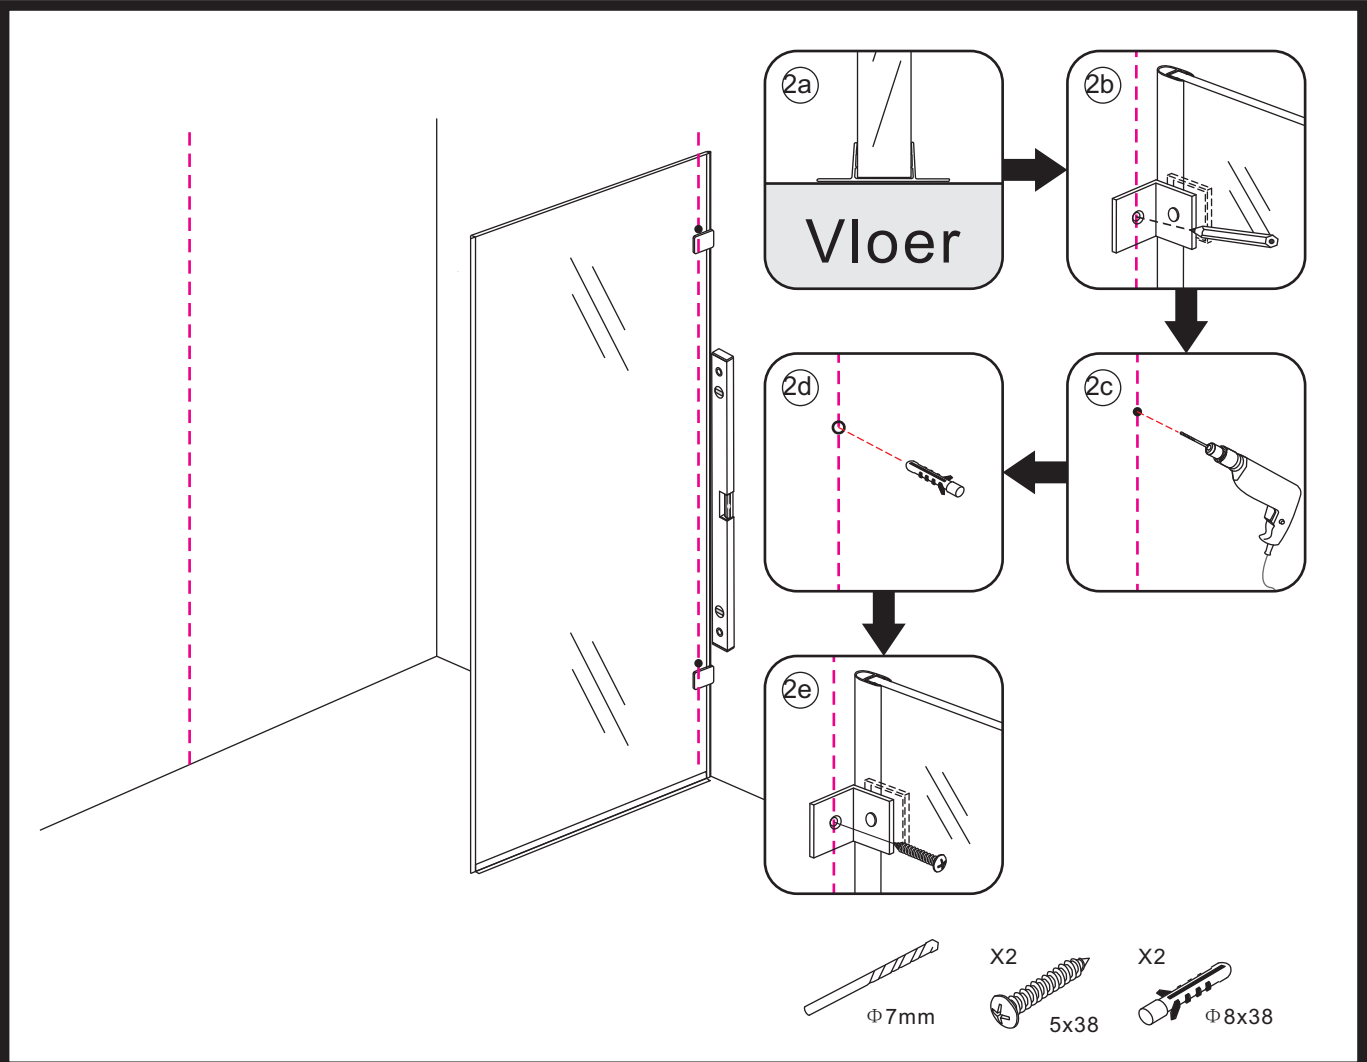

510 (1000x500)
 610 (1000x600)
 710 (1000x700)
 795 (1000x800)
 895 (1000x900)
 995 (1000x1000)
 1195 (1000x1200)

940 (1000x500)
 940 (1000x600)
 940 (1000x700)
 940 (1000x800)
 940 (1000x900)
 940 (1000x1000)
 940 (1000x1200)

3

5

Φ3mm

X4

4x12

The length of the bar is 950mm, You should cut the length according the size you installed.

Φ6mm

X1