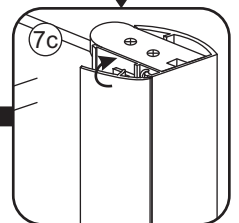

510 (1000x500)
 610 (1000x600)
 710 (1000x700)
 795 (1000x800)
 895 (1000x900)
 995 (1000x1000)
 1195 (1000x1200)

940 (1000x500)
 940 (1000x600)
 940 (1000x700)
 940 (1000x800)
 940 (1000x900)
 940 (1000x1000)
 940 (1000x1200)

3

5

Φ3mm

X4

4x12

The length of the bar is 950mm, You should cut the length according the size you installed.

Φ6mm

X1

Φ6x30

X1

4x30

24 uur

Voorzie alleen de
buitenzijde van de
cabine van siliconenkit.

3

20.3724 / 20.3725

+