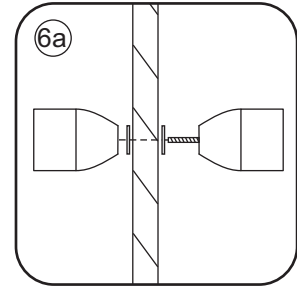

3

5

Φ3mm

X4

4x12

The length of the bar is 950mm, You should cut the length according the size you installed.

Φ6mm

X1

(L1+L1)-A/(L2+L2)-A
(R1+R1)-A/(R2+R2)-A

Φ3mm

X8

4x12

5

Voorzie alleen de
buitenzijde van de
cabine van siliconenkit.

5

20.3724 / 20.3725
+
20.3720 / 20.3721 / 20.3722 /
20.3723 / 20.3724 / 20.3725