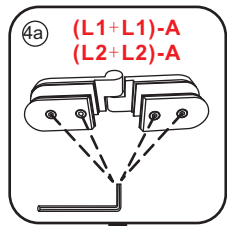

3

5

Voorzie alleen de
buitenzijde van de
cabine van siliconenkit.

2

20.3724 / 20.3725
+
20.3980 / 20.3981 / 20.3982 /
20.3876 / 20.3877 / 20.3878 / 20.3879

1000x (500-1200) x2020mm

Zonder NANO

NANO

3

5

Φ3mm

X4

4x12

The length of the bar is 950mm, You should cut the length according the size you installed.

Φ6mm

X1