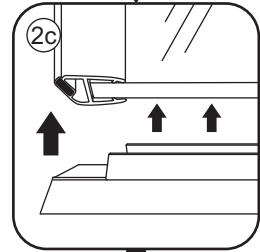

3

5

Φ3mm

X4

4x12

The length of the bar is 950mm, You should cut the length according the size you installed.

Φ6mm

X1

1

- | | | | | | |
|--|--|--|---|--|--|
|  ① X2 |  ② X2 |  ③ X2 |  ④ X1 |  ⑤ X1 |  ⑥ X1 |
|  ⑦ X1 |  ⑧ X1 |  ⑨ X1 |  ⑩ X1 |  ⑪ X8 |  ⑫ X2 |
|  ⑬ X2
<i>(L1+L1)-A</i>
<i>(L2+L2)-A</i> |  ⑭ X1 |  ⑮ X1 |  X19 |  X11 | |

3

5

The length of the bar is 950mm, You should cut the length according the size you installed.

24 uur

Voorzie alleen de
buitenzijde van de
cabine van siliconenkit.

4

20.3724 / 20.3725
+
20.3720 / 20.3721 / 20.3722 /
20.3723 / 20.3724 / 20.3725