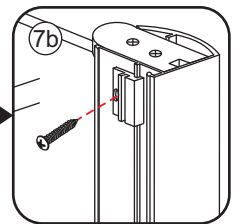

510 (1000x500)
 610 (1000x600)
 710 (1000x700)
 795 (1000x800)
 895 (1000x900)
 995 (1000x1000)
 1195 (1000x1200)

940 (1000x500)
 940 (1000x600)
 940 (1000x700)
 940 (1000x800)
 940 (1000x900)
 940 (1000x1000)
 940 (1000x1200)

3

5

Φ3mm

X4

4x12

The length of the bar is 950mm, You should cut the length according the size you installed.

Φ6mm

X1