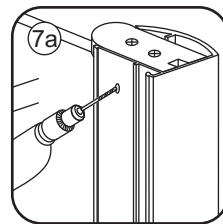

3

5

Φ3mm

X4

4x12

The length of the bar is 950mm, You should cut the length according the size you installed.

Φ6mm

X1