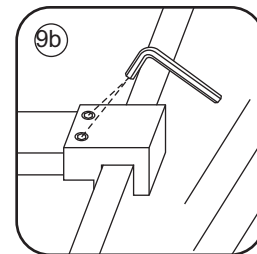

3

5

Φ3mm

X4

4x12

The length of the bar is 950mm, You should cut the length according the size you installed.

Φ6mm

X1

3

5

The length of the bar is 950mm, You should cut the length according the size you installed.

24 uur

Voorzie alleen de
buitenzijde van de
cabine van siliconenkit.

4

20.3724 / 20.3725
+
20.3720 / 20.3721 / 20.3722 /
20.3723 / 20.3724 / 20.3725