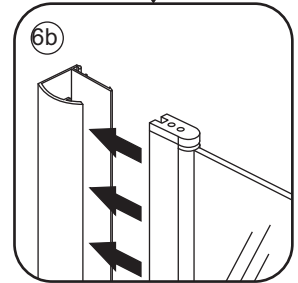

510 (1000x500)
 610 (1000x600)
 710 (1000x700)
 795 (1000x800)
 895 (1000x900)
 995 (1000x1000)
 1195 (1000x1200)

940 (1000x500)
 940 (1000x600)
 940 (1000x700)
 940 (1000x800)
 940 (1000x900)
 940 (1000x1000)
 940 (1000x1200)

3

5

Φ3mm

X4

4x12

The length of the bar is 950mm, You should cut the length according the size you installed.

Φ6mm

X1