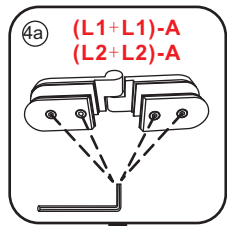

3

5

Φ3mm

X4

4x12

The length of the bar is 950mm, You should cut the length according the size you installed.

Φ6mm

X1

1

- | | | | | | |
|--|--|--|---|--|--|
|  ① X2 |  ② X2 |  ③ X2 |  ④ X1 |  ⑤ X1 |  ⑥ X1 |
|  ⑦ X1 |  ⑧ X1 |  ⑨ X1 |  ⑩ X1 |  ⑪ X8 |  ⑫ X2 |
|  ⑬ X2
<i>(L1+L1)-A</i>
<i>(L2+L2)-A</i> |  ⑭ X1 |  ⑮ X1 |  X19 |  X11 | |

3

5

The length of the bar is 950mm, You should cut the length according the size you installed.

24 uur

Voorzie alleen de
buitenzijde van de
cabine van siliconenkit.

4

20.3724 / 20.3725
+
20.3720 / 20.3721 / 20.3722 /
20.3723 / 20.3724 / 20.3725