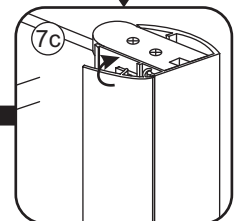

3

5

Φ3mm

X4

4x12

The length of the bar is 950mm, You should cut the length according the size you installed.

Φ6mm

X1

1

- | | | | | | |
|--|--|--|---|--|--|
|  ① X2 |  ② X2 |  ③ X2 |  ④ X1 |  ⑤ X1 |  ⑥ X1 |
|  ⑦ X1 |  ⑧ X1 |  ⑨ X1 |  ⑩ X1 |  ⑪ X8 |  ⑫ X2 |
|  ⑬ X2
<i>(L1+L1)-A</i>
<i>(L2+L2)-A</i> |  ⑭ X1 |  ⑮ X1 |  X19 |  X11 | |

3

5

The length of the bar is 950mm, You should cut the length according the size you installed.

24 uur

Voorzie alleen de
buitenzijde van de
cabine van siliconenkit.

4

20.3724 / 20.3725
+
20.3720 / 20.3721 / 20.3722 /
20.3723 / 20.3724 / 20.3725