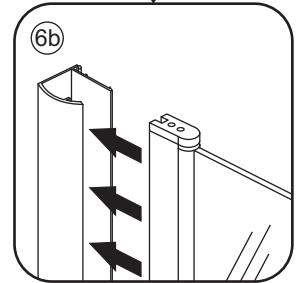

3

5

Φ3mm

X4

4x12

The length of the bar is 950mm, You should cut the length according the size you installed.

Φ6mm

X1

1

- | | | | | | |
|--|--|--|---|--|--|
|  ① X2 |  ② X2 |  ③ X2 |  ④ X1 |  ⑤ X1 |  ⑥ X1 |
|  ⑦ X1 |  ⑧ X1 |  ⑨ X1 |  ⑩ X1 |  ⑪ X8 |  ⑫ X2 |
|  ⑬ X2
<i>(L1+L1)-A</i>
<i>(L2+L2)-A</i> |  ⑭ X1 |  ⑮ X1 |  X19 |  X11 | |

3

5

The length of the bar is 950mm, You should cut the length according the size you installed.

24 uur

Voorzie alleen de
buitenzijde van de
cabine van siliconenkit.

4

20.3724 / 20.3725
+
20.3720 / 20.3721 / 20.3722 /
20.3723 / 20.3724 / 20.3725