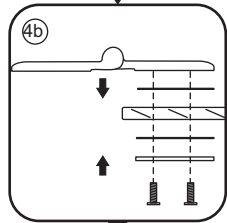

3

5

Φ3mm

X4

4x12

The length of the bar is 950mm, You should cut the length according the size you installed.

Φ6mm

X1

1

- | | | | | | |
|--|--|--|---|--|--|
|  ① X2 |  ② X2 |  ③ X2 |  ④ X1 |  ⑤ X1 |  ⑥ X1 |
|  ⑦ X1 |  ⑧ X1 |  ⑨ X1 |  ⑩ X1 |  ⑪ X8 |  ⑫ X2 |
|  ⑬ X2
<i>(L1+L1)-A</i>
<i>(L2+L2)-A</i> |  ⑭ X1 |  ⑮ X1 |  X19 |  X11 | |

3

5

The length of the bar is 950mm, You should cut the length according the size you installed.

24 uur

Voorzie alleen de
buitenzijde van de
cabine van siliconenkit.

4

20.3724 / 20.3725
+
20.3720 / 20.3721 / 20.3722 /
20.3723 / 20.3724 / 20.3725