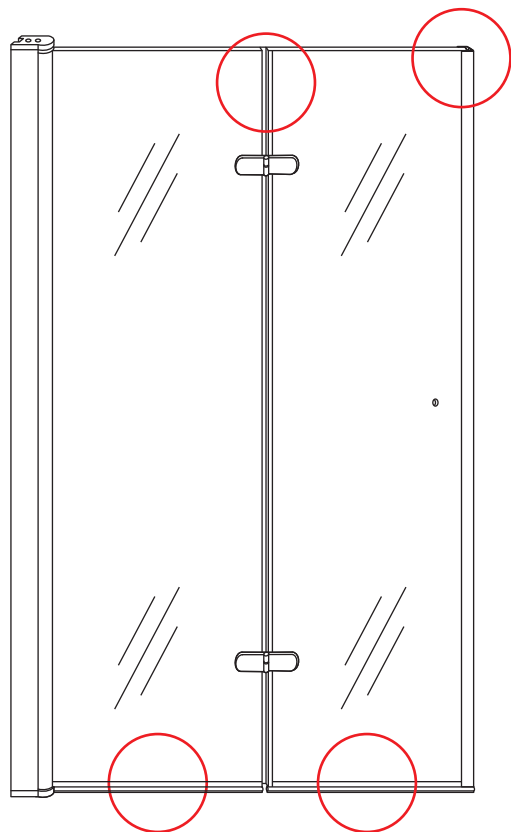

3

5

Voorzie alleen de
buitenzijde van de
cabine van siliconenkit.

2

20.3724 / 20.3725
+
20.3980 / 20.3981 / 20.3982 /
20.3876 / 20.3877 / 20.3878 / 20.3879

1000x (500-1200) x2020mm

Zonder NANO

NANO

510 (1000x500)
 610 (1000x600)
 710 (1000x700)
 795 (1000x800)
 895 (1000x900)
 995 (1000x1000)
 1195 (1000x1200)

940 (1000x500)
 940 (1000x600)
 940 (1000x700)
 940 (1000x800)
 940 (1000x900)
 940 (1000x1000)
 940 (1000x1200)

3

5

Φ3mm

X4

4x12

The length of the bar is 950mm, You should cut the length according the size you installed.

Φ6mm

X1