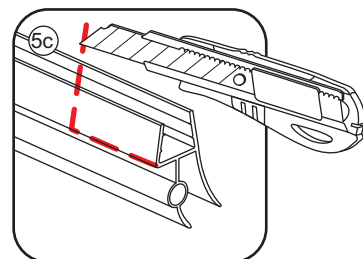

3

5

Voorzie alleen de
buitenzijde van de
cabine van siliconenkit.

2

20.3724 / 20.3725
+
20.3980 / 20.3981 / 20.3982 /
20.3876 / 20.3877 / 20.3878 / 20.3879

1000x (500-1200) x2020mm

Zonder NANO

NANO

3

5

Φ3mm

X4

4x12

The length of the bar is 950mm, You should cut the length according the size you installed.

Φ6mm

X1