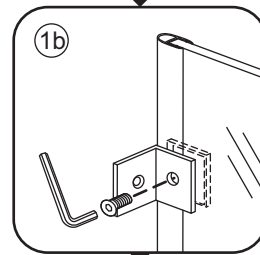

3

5

Φ3mm

X4

4x12

The length of the bar is 950mm, You should cut the length according the size you installed.

Φ6mm

X1