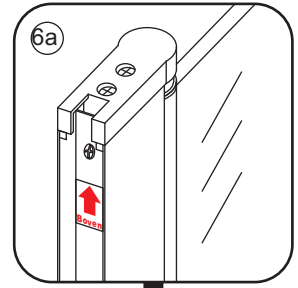

510 (1000x500)
 610 (1000x600)
 710 (1000x700)
 795 (1000x800)
 895 (1000x900)
 995 (1000x1000)
 1195 (1000x1200)

940 (1000x500)
 940 (1000x600)
 940 (1000x700)
 940 (1000x800)
 940 (1000x900)
 940 (1000x1000)
 940 (1000x1200)

3

5

Φ3mm

X4

4x12

The length of the bar is 950mm, You should cut the length according the size you installed.

Φ6mm

X1