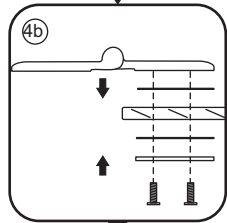

3

5

Voorzie alleen de
buitenzijde van de
cabine van siliconenkit.

2

20.3724 / 20.3725
+
20.3980 / 20.3981 / 20.3982 /
20.3876 / 20.3877 / 20.3878 / 20.3879

1000x (500-1200) x2020mm

Zonder NANO

NANO

510 (1000x500)
 610 (1000x600)
 710 (1000x700)
 795 (1000x800)
 895 (1000x900)
 995 (1000x1000)
 1195 (1000x1200)

940 (1000x500)
 940 (1000x600)
 940 (1000x700)
 940 (1000x800)
 940 (1000x900)
 940 (1000x1000)
 940 (1000x1200)

3

5

Φ3mm

X4

4x12

The length of the bar is 950mm, You should cut the length according the size you installed.

Φ6mm

X1