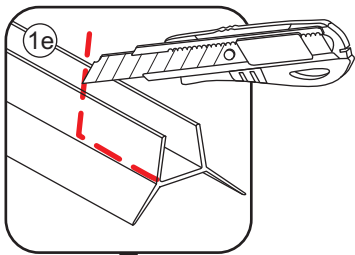

3

5

Voorzie alleen de
buitenzijde van de
cabine van siliconenkit.

2

20.3724 / 20.3725
+
20.3980 / 20.3981 / 20.3982 /
20.3876 / 20.3877 / 20.3878 / 20.3879

1000x (500-1200) x2020mm

Zonder NANO

NANO

3

5

Φ3mm

X4

4x12

The length of the bar is 950mm, You should cut the length according the size you installed.

Φ6mm

X1