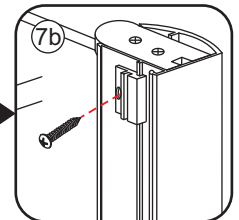

3

5

Φ3mm

X4

4x12

The length of the bar is 950mm, You should cut the length according the size you installed.

Φ6mm

X1

1

- | | | | | | |
|--|--|--|---|--|--|
|  ① X2 |  ② X2 |  ③ X2 |  ④ X1 |  ⑤ X1 |  ⑥ X1 |
|  ⑦ X1 |  ⑧ X1 |  ⑨ X1 |  ⑩ X1 |  ⑪ X8 |  ⑫ X2 |
|  ⑬ X2
<i>(L1+L1)-A</i>
<i>(L2+L2)-A</i> |  ⑭ X1 |  ⑮ X1 |  X19 |  X11 | |

3

5

The length of the bar is 950mm, You should cut the length according the size you installed.

24 uur

Voorzie alleen de
buitenzijde van de
cabine van siliconenkit.

4

20.3724 / 20.3725
+
20.3720 / 20.3721 / 20.3722 /
20.3723 / 20.3724 / 20.3725