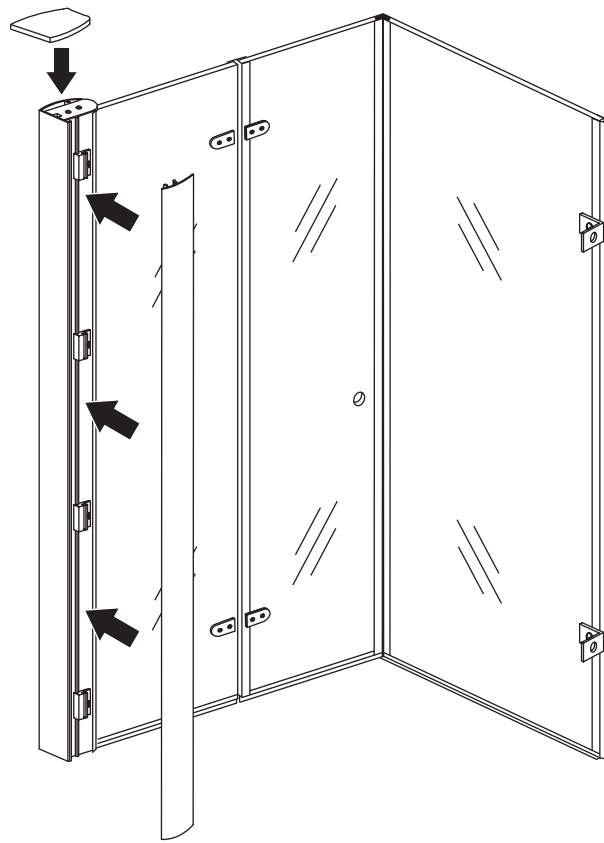

- $\Phi 7\text{mm}$
- X2 5×38
- X2 $\Phi 8 \times 38$

- $\Phi 6\text{mm}$
- X5 4×30
- X5 $\Phi 6 \times 30$

5

Φ3mm

X4

4x12

The length of the bar is 750mm, You should cut the length according the size you installed.