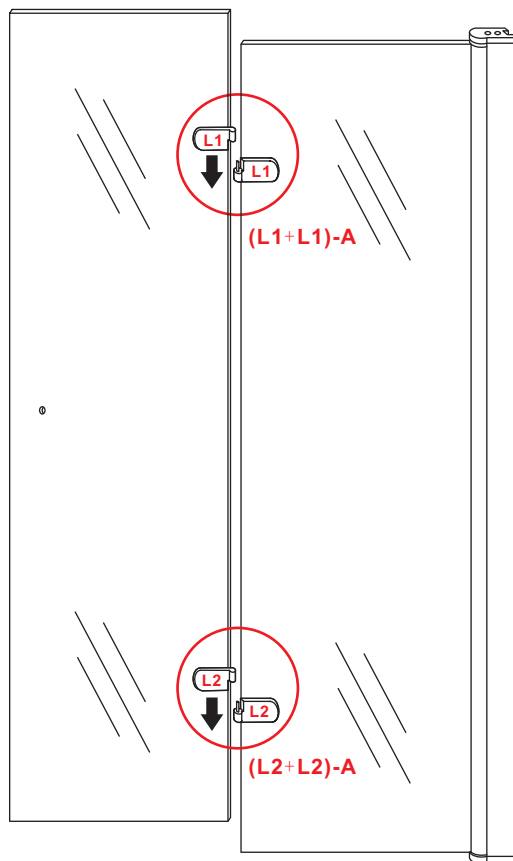

740 (800x500)
740 (800x600)
740 (800x700)
740 (800x800)
740 (800x900)
740 (800x1000)
740 (800x1200)

510 (800x500)
610 (800x600)
710 (800x700)
795 (800x800)
895 (800x900)
995 (800x1000)
1195 (800x1200)

3

- $\Phi 7\text{mm}$
- X2 5×38
- X2 $\Phi 8 \times 38$

- $\Phi 6\text{mm}$
- X5 4×30
- X5 $\Phi 6 \times 30$

5

Φ3mm

X4

4x12

The length of the bar is 750mm, You should cut the length according the size you installed.

5

20.3720 / 20.3721
+
20.3720 / 20.3721 / 20.3722 /
20.3723 / 20.3724 / 20.3725

(800+ (800-900-1000)) x 2020mm

Zonder NANO

NANO

beide zijden NANO behandeld

NANO kant aan de binnenzijde
Te herkennen aan de sticker