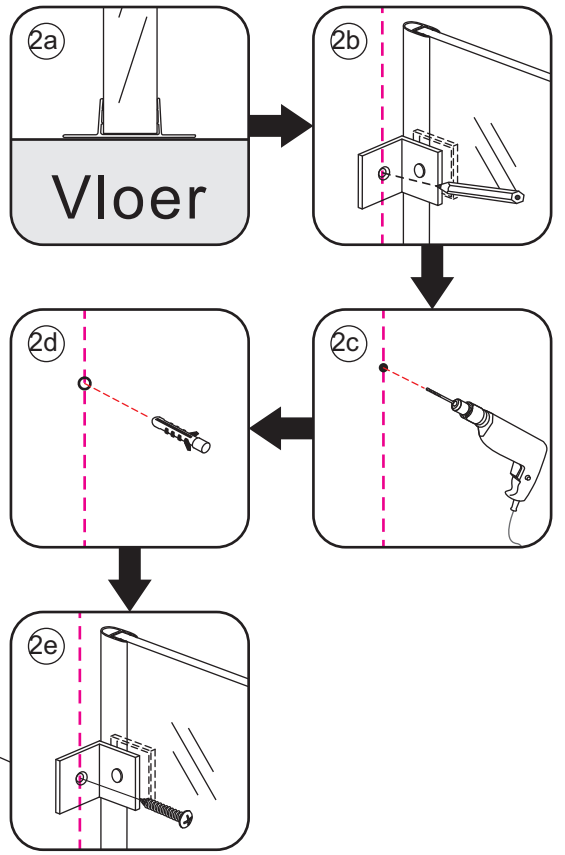

- $\Phi 7\text{mm}$
- X2 5×38
- X2 $\Phi 8 \times 38$

- $\Phi 6\text{mm}$
- X5 4×30
- X5 $\Phi 6 \times 30$

5

Φ3mm

X4

4x12

The length of the bar is 750mm, You should cut the length according the size you installed.