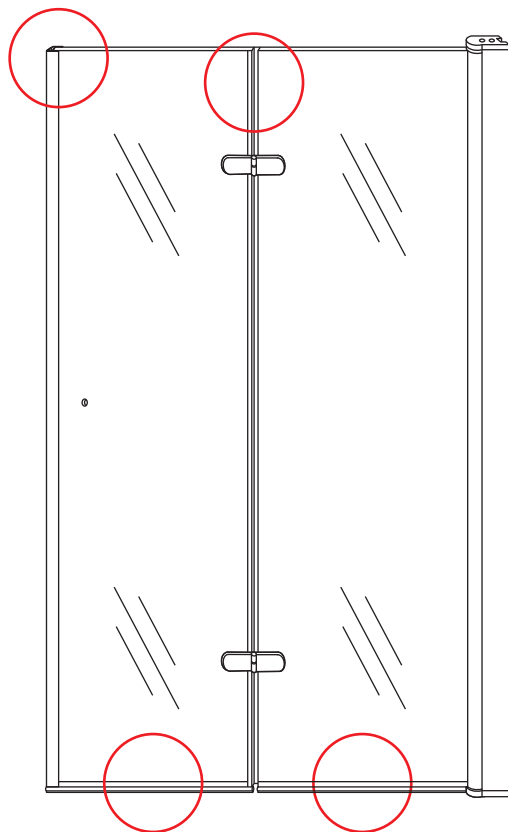

740 (800x500)
740 (800x600)
740 (800x700)
740 (800x800)
740 (800x900)
740 (800x1000)
740 (800x1200)

510 (800x500)
610 (800x600)
710 (800x700)
795 (800x800)
895 (800x900)
995 (800x1000)
1195 (800x1200)

3

- $\Phi 7\text{mm}$
- X2 5×38
- X2 $\Phi 8 \times 38$

- $\Phi 6\text{mm}$
- X5 4×30
- X5 $\Phi 6 \times 30$

5

Φ3mm

X4

4x12

The length of the bar is 750mm, You should cut the length according the size you installed.