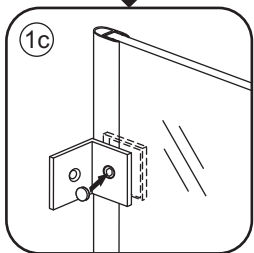

740 (800x500)
740 (800x600)
740 (800x700)
740 (800x800)
740 (800x900)
740 (800x1000)
740 (800x1200)

510 (800x500)
610 (800x600)
710 (800x700)
795 (800x800)
895 (800x900)
995 (800x1000)
1195 (800x1200)