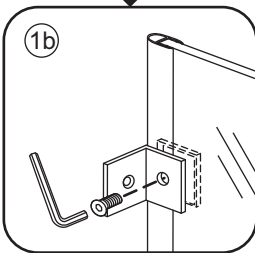

740 (800x500)
740 (800x600)
740 (800x700)
740 (800x800)
740 (800x900)
740 (800x1000)
740 (800x1200)

510 (800x500)
610 (800x600)
710 (800x700)
795 (800x800)
895 (800x900)
995 (800x1000)
1195 (800x1200)