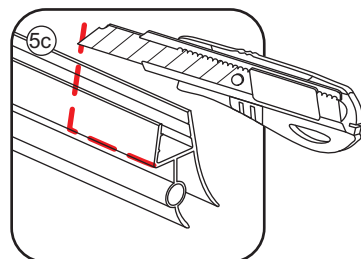

740 (800x500)
740 (800x600)
740 (800x700)
740 (800x800)
740 (800x900)
740 (800x1000)
740 (800x1200)

510 (800x500)
610 (800x600)
710 (800x700)
795 (800x800)
895 (800x900)
995 (800x1000)
1195 (800x1200)

3

- $\Phi 7\text{mm}$
- X2 5×38
- X2 $\Phi 8 \times 38$

- $\Phi 6\text{mm}$
- X5 4×30
- X5 $\Phi 6 \times 30$

5

Φ3mm

X4

4x12

The length of the bar is 750mm, You should cut the length according the size you installed.