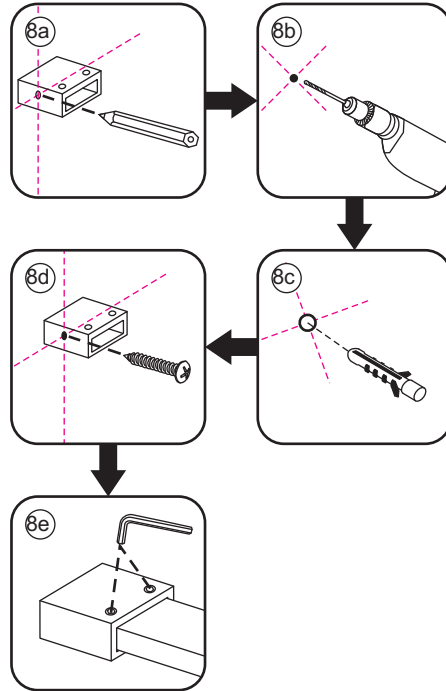

# 5

The length of the bar is 850mm, You should cut the length according the size you installed.

Voorzie alleen de buitenzijde van de cabine van siliconenkit.

4

20.3722 / 20.3723  
+  
20.3720 / 20.3721 / 20.3722 /  
20.3723 / 20.3724 / 20.3725