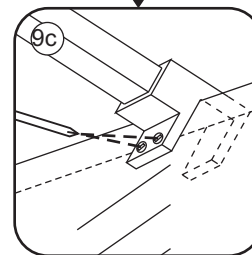

# 5

The length of the bar is 850mm, You should cut the length according the size you installed.

Voorzie alleen de buitenzijde van de cabine van siliconenkit.

4

20.3722 / 20.3723  
+  
20.3720 / 20.3721 / 20.3722 /  
20.3723 / 20.3724 / 20.3725