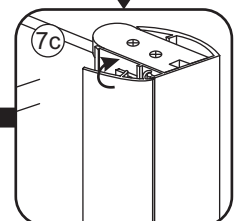

# 5

The length of the bar is 850mm, You should cut the length according the size you installed.

Voorzie alleen de buitenzijde van de cabine van siliconenkit.

4

20.3722 / 20.3723  
+  
20.3720 / 20.3721 / 20.3722 /  
20.3723 / 20.3724 / 20.3725