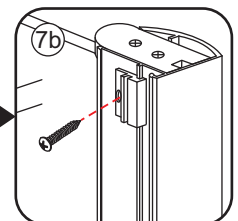

# 5

The length of the bar is 850mm, You should cut the length according the size you installed.

Voorzie alleen de buitenzijde van de cabine van siliconenkit.

4

20.3722 / 20.3723  
+  
20.3720 / 20.3721 / 20.3722 /  
20.3723 / 20.3724 / 20.3725