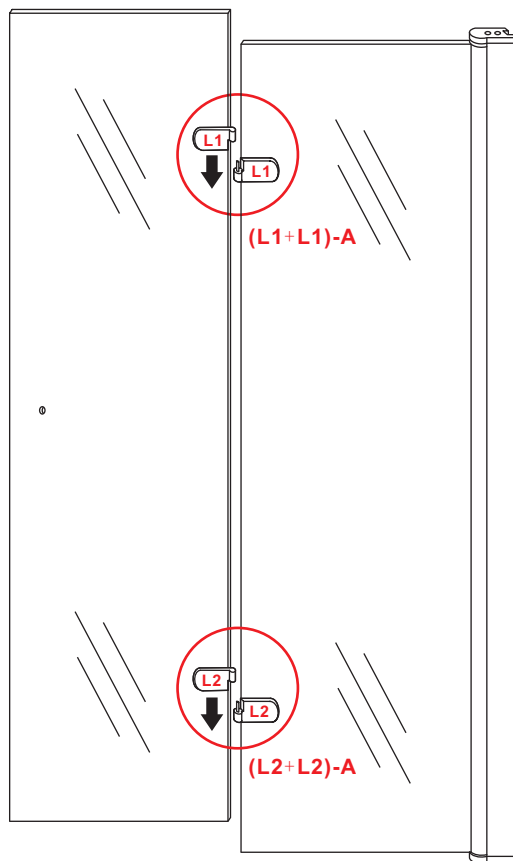

840 (900x500)  
 840 (900x600)  
 840 (900x700)  
 840 (900x800)  
 840 (900x900)  
 840 (900x1000)  
 840 (900x1200)

510 (900x500)  
 610 (900x600)  
 710 (900x700)  
 795 (900x800)  
 895 (900x900)  
 995 (900x1000)  
 1195 (900x1200)

# 5

The length of the bar is 850mm, You should cut the length according the size you installed.

Φ6mm

X1

Φ6x30

X1

4x30

Voorzie alleen de  
buitenzijde van de  
cabine van siliconenkit.