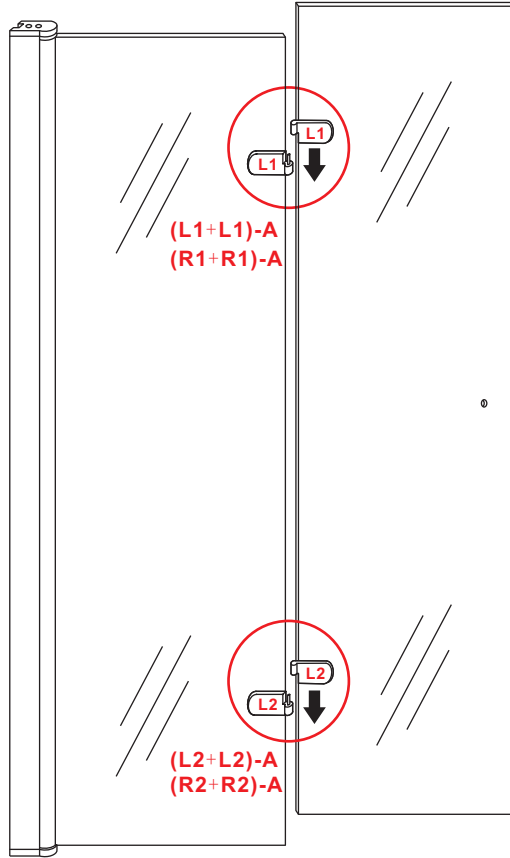

3

(L1+L1)-A/(L2+L2)-A
(R1+R1)-A/(R2+R2)-A