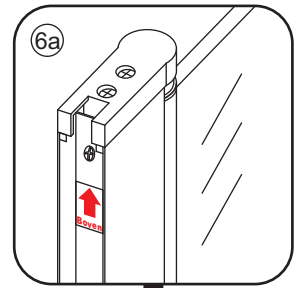

# 5

The length of the bar is 850mm, You should cut the length according the size you installed.

Voorzie alleen de buitenzijde van de cabine van siliconenkit.

4

20.3722 / 20.3723  
+  
20.3720 / 20.3721 / 20.3722 /  
20.3723 / 20.3724 / 20.3725