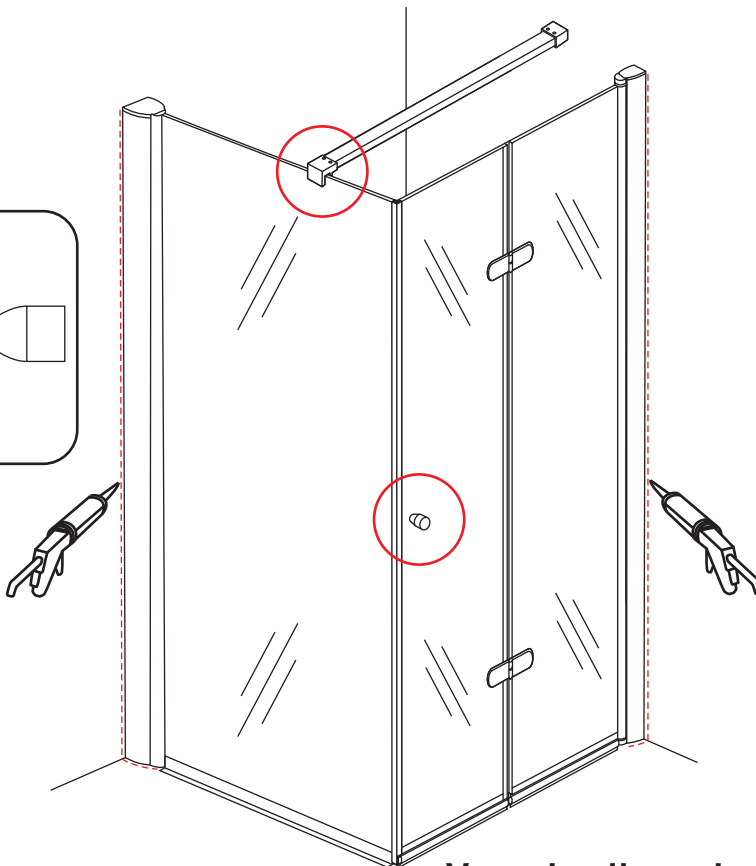

# 5

The length of the bar is 850mm, You should cut the length according the size you installed.

Voorzie alleen de buitenzijde van de cabine van siliconenkit.

4

20.3722 / 20.3723  
+  
20.3720 / 20.3721 / 20.3722 /  
20.3723 / 20.3724 / 20.3725