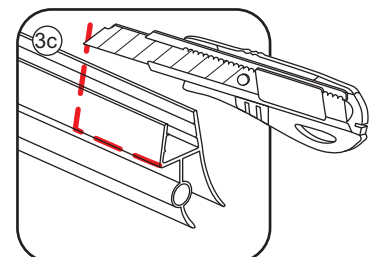

3

(L1+L1)-A/(L2+L2)-A
(R1+R1)-A/(R2+R2)-A