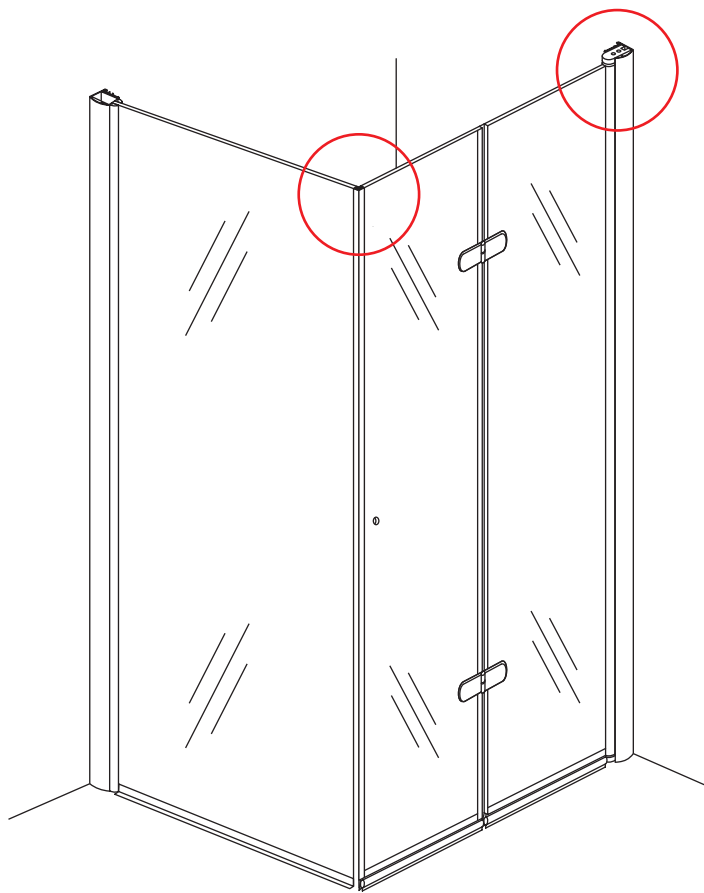

# 5

The length of the bar is 850mm, You should cut the length according the size you installed.

Voorzie alleen de buitenzijde van de cabine van siliconenkit.

4

20.3722 / 20.3723  
+  
20.3720 / 20.3721 / 20.3722 /  
20.3723 / 20.3724 / 20.3725