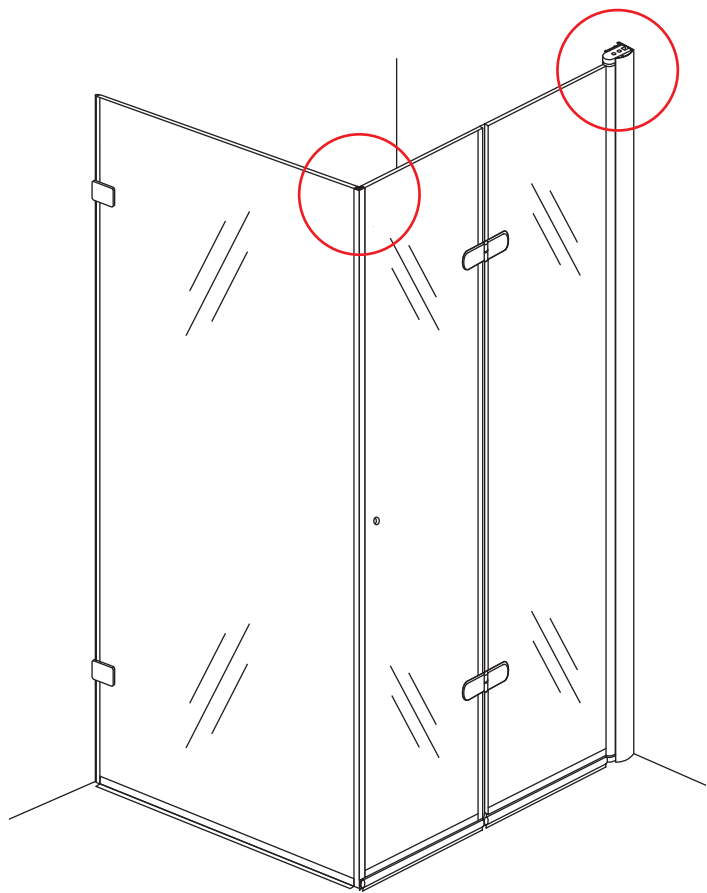

3

- $\Phi 7\text{mm}$
- X2 5×38
- X2 $\Phi 8 \times 38$

- $\Phi 6\text{mm}$
- X5 4×30
- X5 $\Phi 6 \times 30$

5

Φ3mm

X4

4x12

The length of the bar is 950mm, You should cut the length according the size you installed.