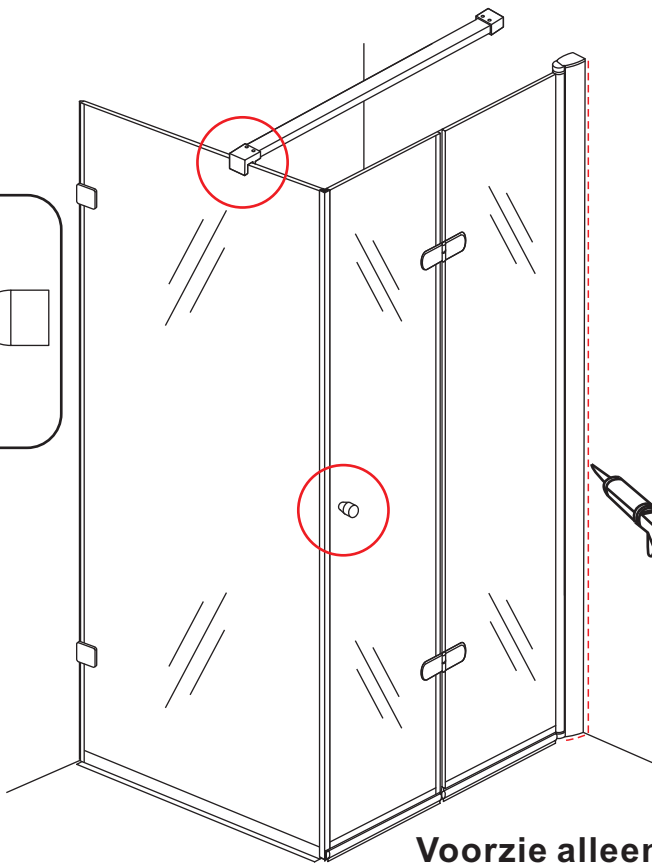

3

- $\Phi 7\text{mm}$
- X2 5×38
- X2 $\Phi 8 \times 38$

- $\Phi 6\text{mm}$
- X5 4×30
- X5 $\Phi 6 \times 30$

5

Φ3mm

X4

4x12

The length of the bar is 950mm, You should cut the length according the size you installed.