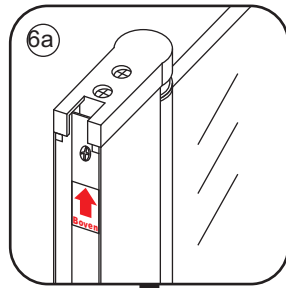

3

- $\Phi 7\text{mm}$
- X2 5×38
- X2 $\Phi 8 \times 38$

- $\Phi 6\text{mm}$
- X5 4×30
- X5 $\Phi 6 \times 30$

5

Φ3mm

X4

4x12

The length of the bar is 950mm, You should cut the length according the size you installed.