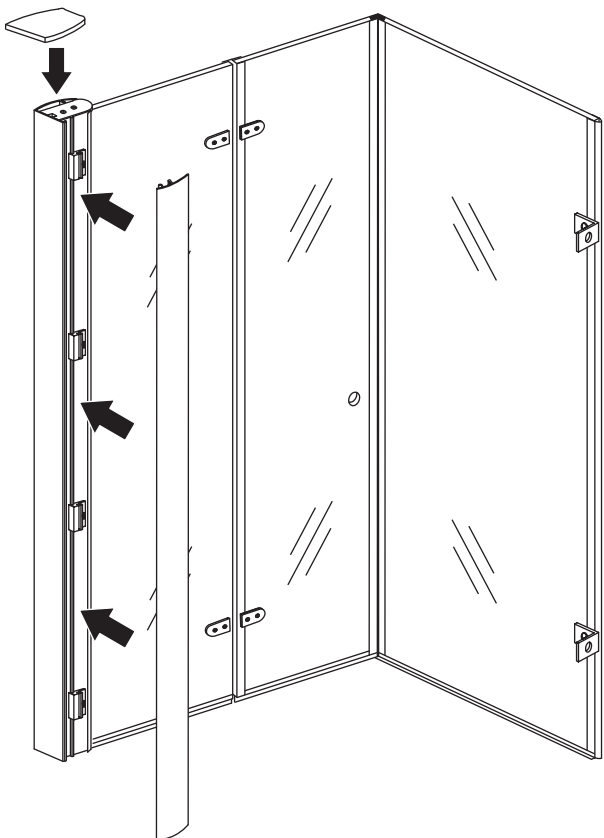

3

- $\Phi 7\text{mm}$
- X2 5×38
- X2 $\Phi 8 \times 38$

- $\Phi 6\text{mm}$
- X5 4×30
- X5 $\Phi 6 \times 30$

5

Φ3mm

X4

4x12

The length of the bar is 950mm, You should cut the length according the size you installed.