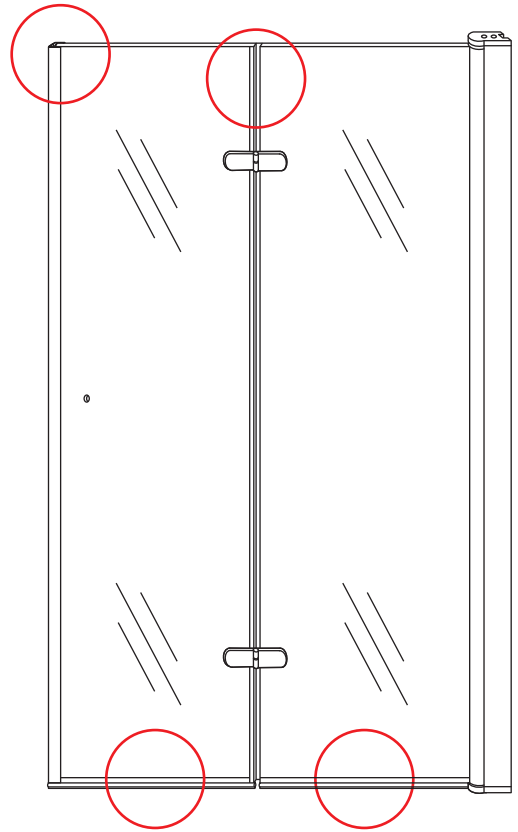

940 (1000x500)
 940 (1000x600)
 940 (1000x700)
 940 (1000x800)
 940 (1000x900)
 940 (1000x1000)
 940 (1000x1200)

510 (1000x500)
 610 (1000x600)
 710 (1000x700)
 795 (1000x800)
 895 (1000x900)
 995 (1000x1000)
 1195 (1000x1200)

3

- $\Phi 7\text{mm}$
- X2 5×38
- X2 $\Phi 8 \times 38$

- $\Phi 6\text{mm}$
- X5 4×30
- X5 $\Phi 6 \times 30$

5

Φ3mm

X4

4x12

The length of the bar is 950mm, You should cut the length according the size you installed.

Voorzie alleen de buitenzijde van de cabine van siliconenkit.

3

20.3724 / 20.3725

+

20.3805 / 20.3806 / 20.3807 / 20.3810 /
20.3809 / 20.3811 / 20.3814 / 20.3812
/ 20.3818 / 20.3813

1000x (500-1400) x2020mm