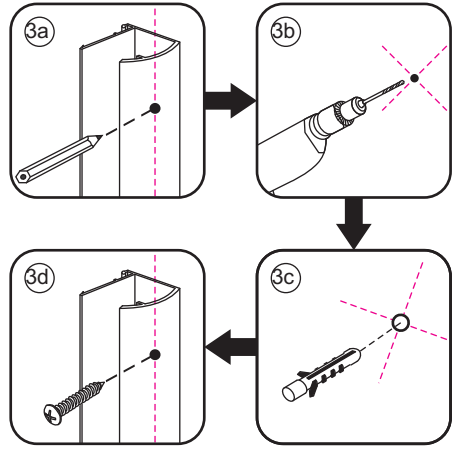

940 (1000x500)
 940 (1000x600)
 940 (1000x700)
 940 (1000x800)
 940 (1000x900)
 940 (1000x1000)
 940 (1000x1200)

510 (1000x500)
 610 (1000x600)
 710 (1000x700)
 795 (1000x800)
 895 (1000x900)
 995 (1000x1000)
 1195 (1000x1200)

3

- $\Phi 7\text{mm}$
- X2 5×38
- X2 $\Phi 8 \times 38$

- $\Phi 6\text{mm}$
- X5 4×30
- X5 $\Phi 6 \times 30$

5

Φ3mm

X4

4x12

The length of the bar is 950mm, You should cut the length according the size you installed.