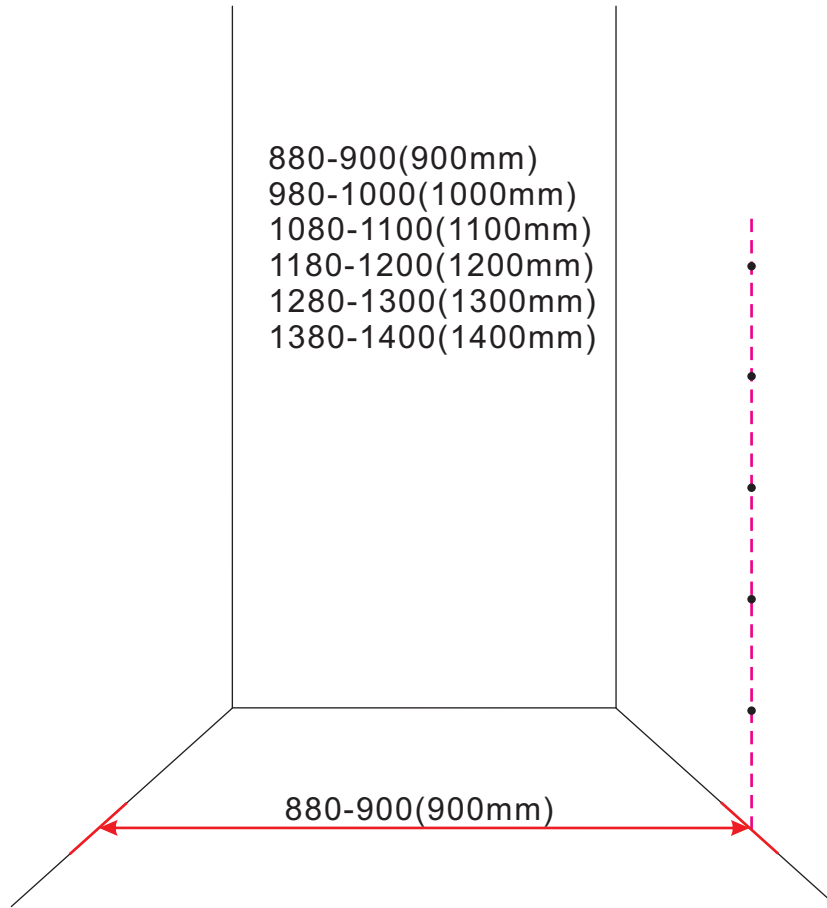

# Opening links

01 X1	02 X2	03 X1	04 X1	05 X1	06 X5	07 X2
08 X2	09 X1	10 X1	11 X1	12 X1	13 X1	14 X1
15 X1	16 X1	17 X1	X19	X9		

880-900(900mm)  
980-1000(1000mm)  
1080-1100(1100mm)  
1180-1200(1200mm)  
1280-1300(1300mm)  
1380-1400(1400mm)