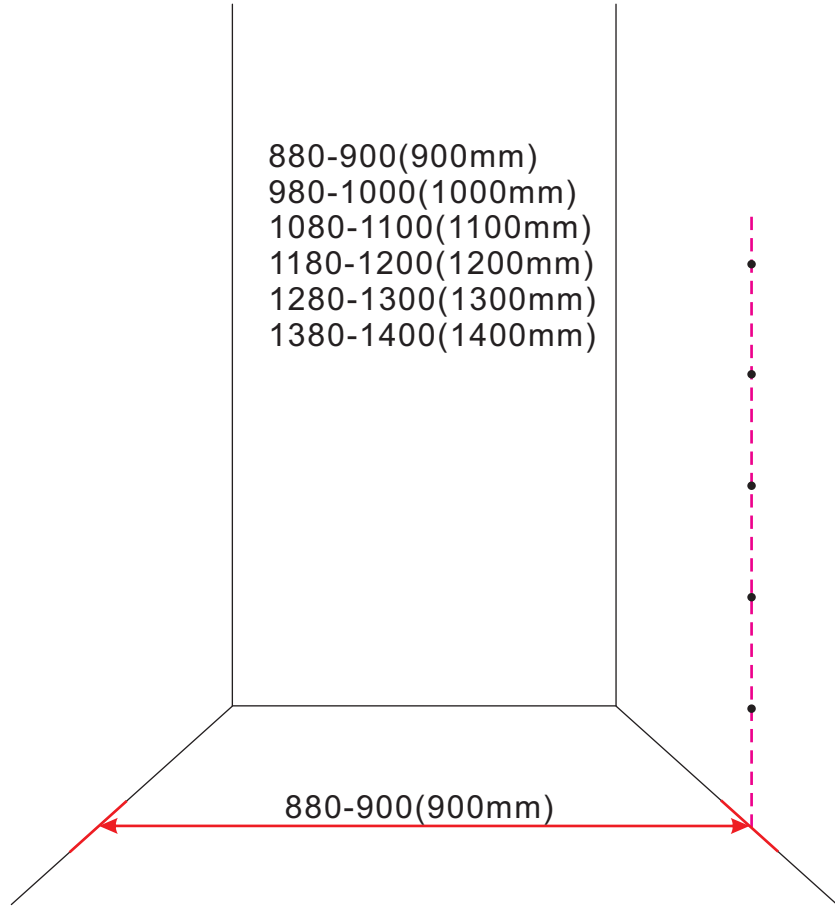

# Opening links

01 X1	02 X2	03 X1	04 X1	05 X1	06 X5	07 X2
08 X2	09 X1	10 X1	11 X1	12 X1	13 X1	14 X1
15 X1	16 X1	17 X1	X19	X9		

880-900(900mm)  
980-1000(1000mm)  
1080-1100(1100mm)  
1180-1200(1200mm)  
1280-1300(1300mm)  
1380-1400(1400mm)