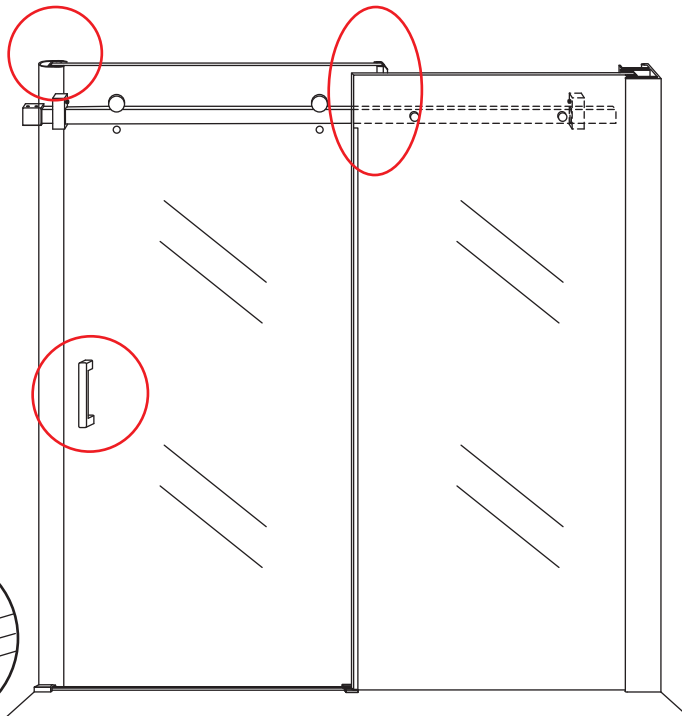

5d: Inserting a screw into the door frame.

5e: Inserting a screw into the cabinet side panel.

5f: Tightening the screw with a screwdriver.

Φ6mm X1
4x25 X1
Φ6x30 X1

6a: Marking the door frame with a pencil.

6b: Drilling a hole in the door frame.

6c: Drilling a hole in the cabinet side panel.

6d: Inserting a screw into the door frame.

6e: Inserting a screw into the cabinet side panel.

Φ6mm X1
4x25 X1
Φ6x30 X1

Φ6mm X1
4x25 X1
Φ6x30 X1

Φ 3mm

X2

4x16

**Voorzie alleen de
buitenzijde van de
cabine van siliconenkit.**

24 uur