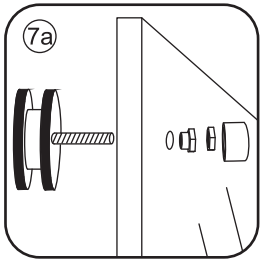

5d: Inserting a screw into the door frame.

5e: Inserting a screw into the cabinet side panel.

5f: Tightening the screw with a screwdriver.

Φ6mm X1
4x25 X1
Φ6x30 X1

6a: Marking the door frame with a pencil.

6b: Drilling a hole in the door frame.

6c: Drilling a hole in the cabinet side panel.

6d: Inserting a screw into the door frame.

6e: Inserting a screw into the cabinet side panel.

Φ6mm X1
4x25 X1
Φ6x30 X1

Φ6mm X1
4x25 X1
Φ6x30 X1

Φ 3mm

X2

4x16

**Voorzie alleen de
buitenzijde van de
cabine van siliconenkit.**

24 uur