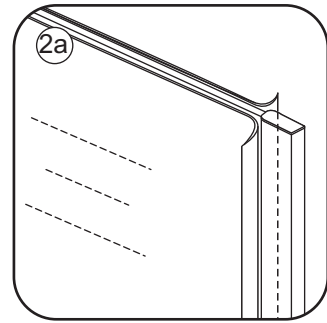

1

Please cut off the protection foil from the fixed glass aluminum profile side.  
 Do not taken off the protection foil at all before you finished the installation!  
 The Foil could protect 3 layer film do not damaged by any sharp tools during the installing.

1015(780-800x2000)  
1015(880-900x2000)  
1015(980-1000x2000)  
1215(1180-1200x2000)