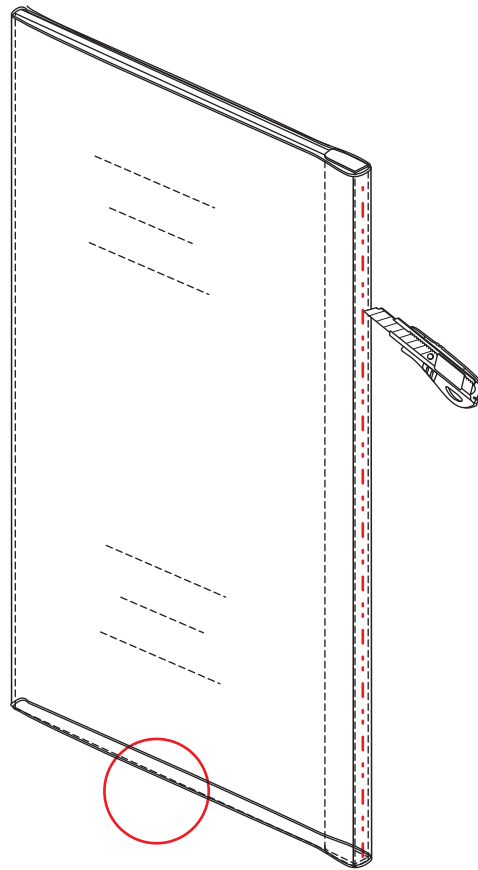

1

Please cut off the protection foil from the fixed glass aluminum profile side.  
 Do not taken off the protection foil at all before you finished the installation!  
 The Foil could protect 3 layer film do not damaged by any sharp tools during the installing.

1015(780-800x2000)  
1015(880-900x2000)  
1015(980-1000x2000)  
1215(1180-1200x2000)