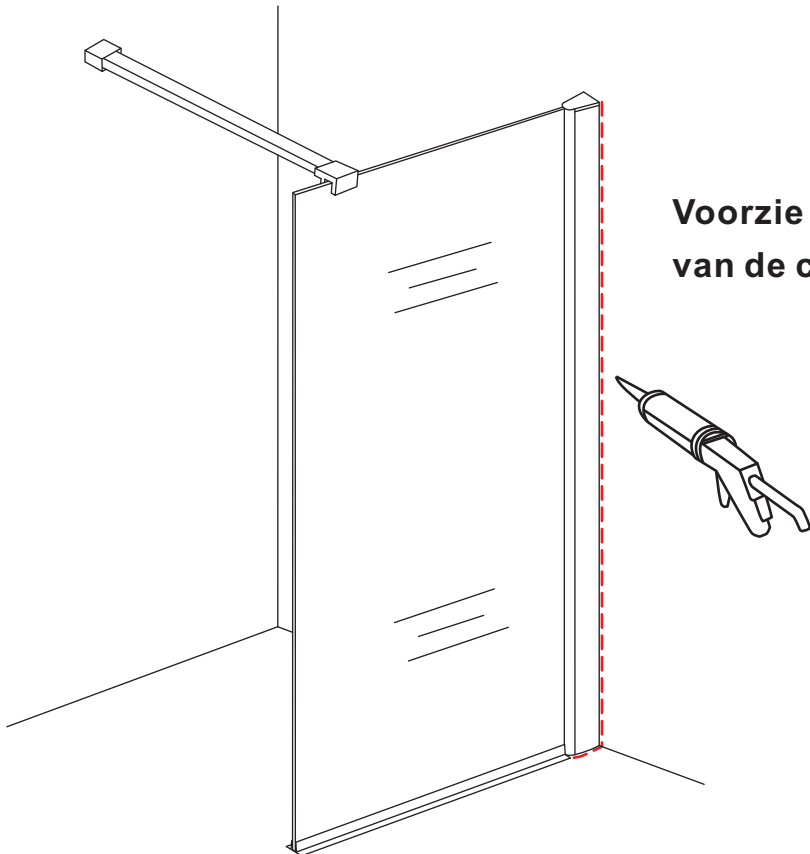

1

Please cut off the protection foil from the fixed glass aluminum profile side.  
 Do not taken off the protection foil at all before you finished the installation!  
 The Foil could protect 3 layer film do not damaged by any sharp tools during the installing.

# 5

- $\Phi 3\text{mm}$
- X4 4x12

- $\Phi 6\text{mm}$
- X1  $\Phi 6 \times 30$
- X1 4x30

Voorzie alleen de buitenzijde van de cabine van siliconenkit.

Please use soft towel to clean glass, any sharp tools do not allowed to touch the glass!