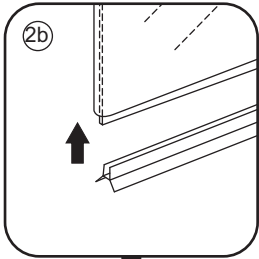

1

Please cut off the protection foil from the fixed glass aluminum profile side.  
 Do not taken off the protection foil at all before you finished the installation!  
 The Foil could protect 3 layer film do not damaged by any sharp tools during the installing.

1015(780-800x2000)  
1015(880-900x2000)  
1015(980-1000x2000)  
1215(1180-1200x2000)