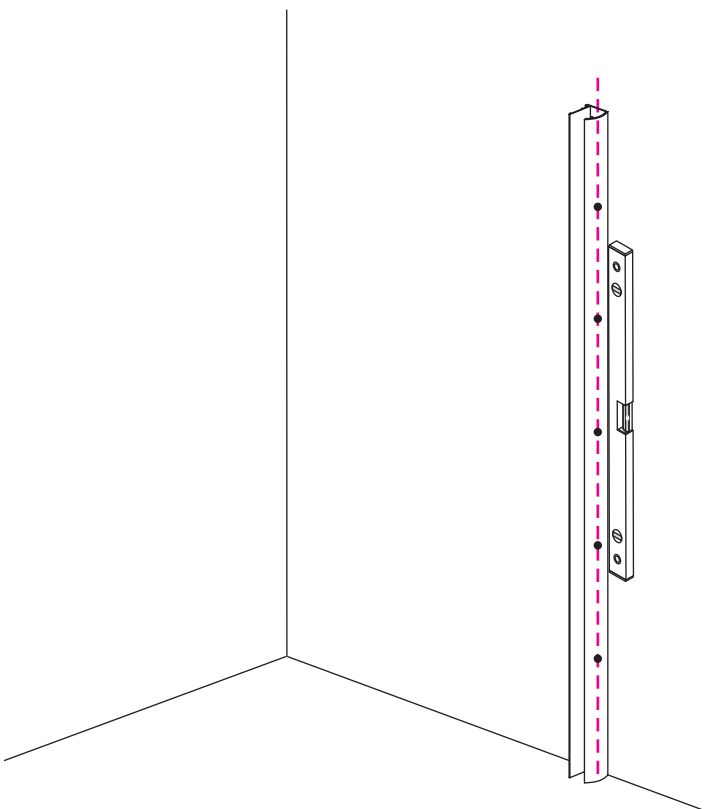

1

Please cut off the protection foil from the fixed glass aluminum profile side.  
 Do not taken off the protection foil at all before you finished the installation!  
 The Foil could protect 3 layer film do not damaged by any sharp tools during the installing.

1015(780-800x2000)  
1015(880-900x2000)  
1015(980-1000x2000)  
1215(1180-1200x2000)