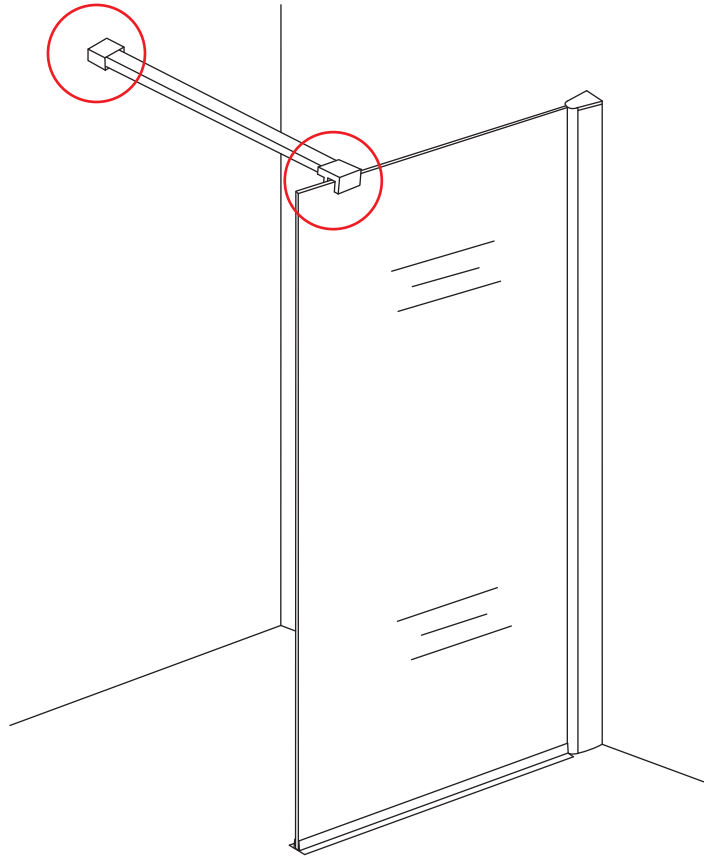

1

Please cut off the protection foil from the fixed glass aluminum profile side.  
 Do not taken off the protection foil at all before you finished the installation!  
 The Foil could protect 3 layer film do not damaged by any sharp tools during the installing.

1015(780-800x2000)  
1015(880-900x2000)  
1015(980-1000x2000)  
1215(1180-1200x2000)

# 5

- $\Phi 3\text{mm}$
- X4 4x12

- $\Phi 6\text{mm}$
- X1  $\Phi 6 \times 30$
- X1 4x30

Voorzie alleen de buitenzijde van de cabine van siliconenkit.

Please use soft towel to clean glass, any sharp tools do not allowed to touch the glass!