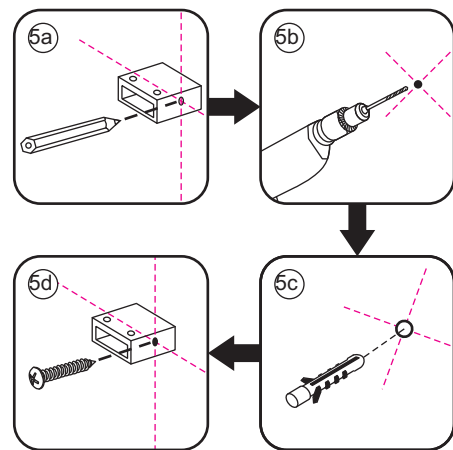

1

Please cut off the protection foil from the fixed glass aluminum profile side.  
 Do not taken off the protection foil at all before you finished the installation!  
 The Foil could protect 3 layer film do not damaged by any sharp tools during the installing.

1015(780-800x2000)  
1015(880-900x2000)  
1015(980-1000x2000)  
1215(1180-1200x2000)

# 5

- $\Phi 3\text{mm}$
- X4 4x12

- $\Phi 6\text{mm}$
- X1  $\Phi 6 \times 30$
- X1 4x30

Voorzie alleen de buitenzijde van de cabine van siliconenkit.

Please use soft towel to clean glass, any sharp tools do not allowed to touch the glass!