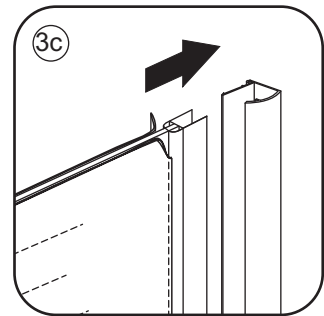

1

Please cut off the protection foil from the fixed glass aluminum profile side.  
 Do not taken off the protection foil at all before you finished the installation!  
 The Foil could protect 3 layer film do not damaged by any sharp tools during the installing.

1015(780-800x2000)  
1015(880-900x2000)  
1015(980-1000x2000)  
1215(1180-1200x2000)