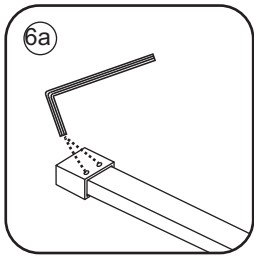

1

Please cut off the protection foil from the fixed glass aluminum profile side.  
 Do not taken off the protection foil at all before you finished the installation!  
 The Foil could protect 3 layer film do not damaged by any sharp tools during the installing.

1015(780-800x2000)  
1015(880-900x2000)  
1015(980-1000x2000)  
1215(1180-1200x2000)

# 5

- $\Phi 3\text{mm}$
- X4 4x12

- $\Phi 6\text{mm}$
- X1  $\Phi 6 \times 30$
- X1 4x30

Voorzie alleen de buitenzijde van de cabine van siliconenkit.

Please use soft towel to clean glass, any sharp tools do not allowed to touch the glass!