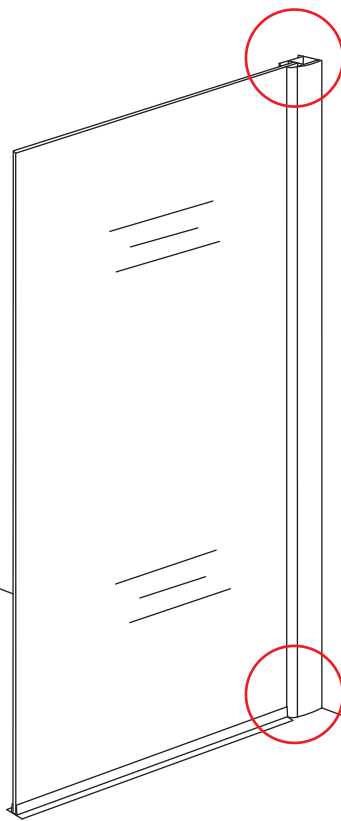

1

Please cut off the protection foil from the fixed glass aluminum profile side.  
 Do not taken off the protection foil at all before you finished the installation!  
 The Foil could protect 3 layer film do not damaged by any sharp tools during the installing.

1015(780-800x2000)  
1015(880-900x2000)  
1015(980-1000x2000)  
1215(1180-1200x2000)