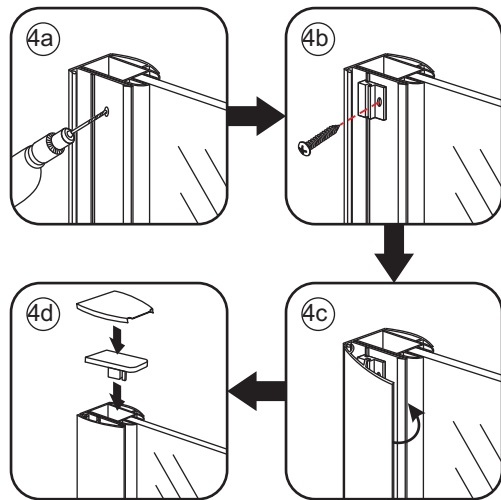

5

- $\Phi 3\text{mm}$
- X4 4x12

- $\Phi 6\text{mm}$
- X1 $\Phi 6 \times 30$
- X1 4x30