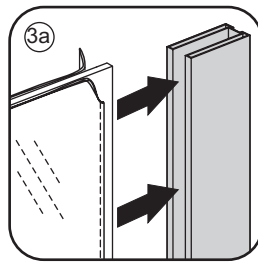

1

Please cut off the protection foil from the fixed glass aluminum profile side.
 Do not taken off the protection foil at all before you finished the installation!
 The Foil could protect 3 layer film do not damaged by any sharp tools during the installing.

1015(880-900x2000)
 1015(980-1000x2000)
 1215(1180-1200x2000)

5

Voorzie beide kanten van het muurprofiel (binnen- en buitenkant) van siliconenkit.

Please use soft towel to clean glass, any sharp tools do not allowed to touch the glass!