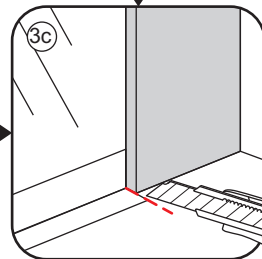

1

Please cut off the protection foil from the fixed glass aluminum profile side.
 Do not taken off the protection foil at all before you finished the installation!
 The Foil could protect 3 layer film do not damaged by any sharp tools during the installing.

1015(880-900x2000)
 1015(980-1000x2000)
 1215(1180-1200x2000)

5

Voorzie beide kanten van het muurprofiel (binnen- en buitenkant) van siliconenkit.

Please use soft towel to clean glass, any sharp tools do not allowed to touch the glass!