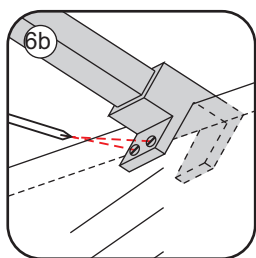

1

Please cut off the protection foil from the fixed glass aluminum profile side.
 Do not taken off the protection foil at all before you finished the installation!
 The Foil could protect 3 layer film do not damaged by any sharp tools during the installing.

1015(880-900x2000)
 1015(980-1000x2000)
 1215(1180-1200x2000)

5

Voorzie beide kanten van het muurprofiel (binnen- en buitenkant) van siliconenkit.

Please use soft towel to clean glass, any sharp tools do not allowed to touch the glass!