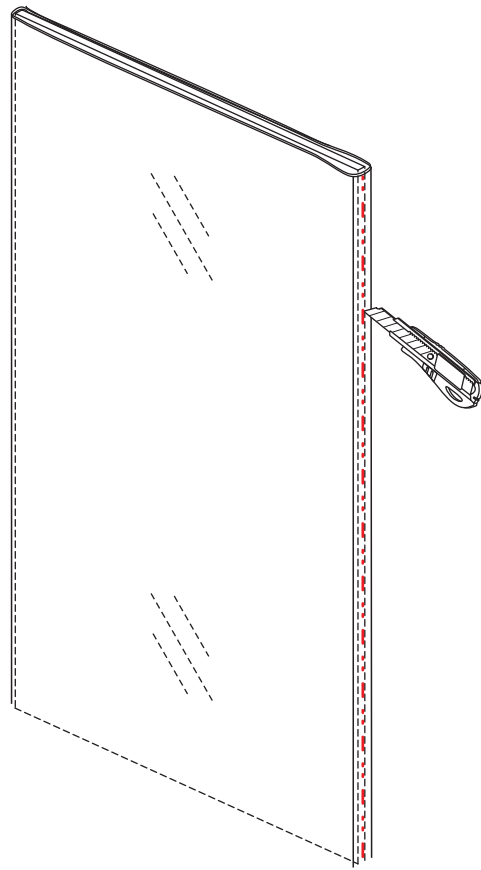

1

Please cut off the protection foil from the fixed glass aluminum profile side.
 Do not taken off the protection foil at all before you finished the installation!
 The Foil could protect 3 layer film do not damaged by any sharp tools during the installing.

1015(880-900x2000)
 1015(980-1000x2000)
 1215(1180-1200x2000)

5

Voorzie beide kanten van het muurprofiel (binnen- en buitenkant) van siliconenkit.

Please use soft towel to clean glass, any sharp tools do not allowed to touch the glass!