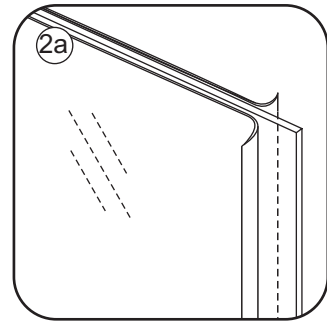

1

Please cut off the protection foil from the fixed glass aluminum profile side.
 Do not taken off the protection foil at all before you finished the installation!
 The Foil could protect 3 layer film do not damaged by any sharp tools during the installing.

1015(880-900x2000)
 1015(980-1000x2000)
 1215(1180-1200x2000)

5

Voorzie beide kanten van het muurprofiel (binnen- en buitenkant) van siliconenkit.

Please use soft towel to clean glass, any sharp tools do not allowed to touch the glass!