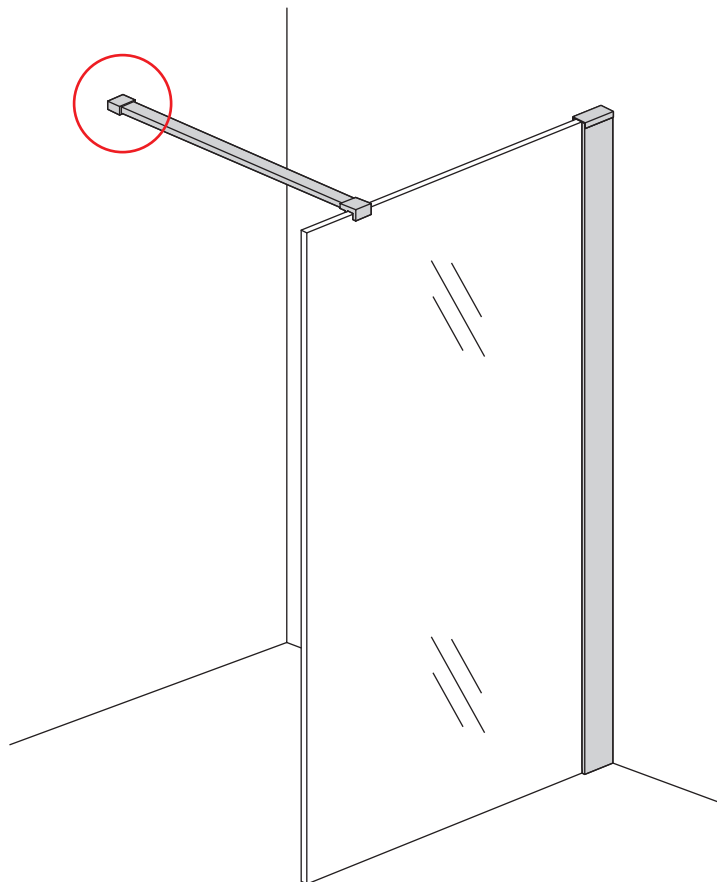

1

Please cut off the protection foil from the fixed glass aluminum profile side.
 Do not taken off the protection foil at all before you finished the installation!
 The Foil could protect 3 layer film do not damaged by any sharp tools during the installing.

1015(880-900x2000)
 1015(980-1000x2000)
 1215(1180-1200x2000)

5

Voorzie beide kanten van het muurprofiel (binnen- en buitenkant) van siliconenkit.

Please use soft towel to clean glass, any sharp tools do not allowed to touch the glass!