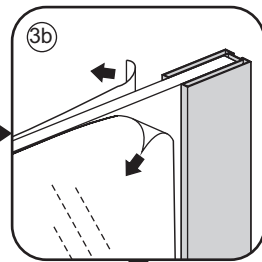

1

Please cut off the protection foil from the fixed glass aluminum profile side.
 Do not taken off the protection foil at all before you finished the installation!
 The Foil could protect 3 layer film do not damaged by any sharp tools during the installing.

1015(880-900x2000)
 1015(980-1000x2000)
 1215(1180-1200x2000)

5

Voorzie beide kanten van het muurprofiel (binnen- en buitenkant) van siliconenkit.

Please use soft towel to clean glass, any sharp tools do not allowed to touch the glass!