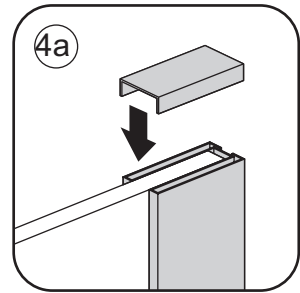

1

Please cut off the protection foil from the fixed glass aluminum profile side.
 Do not taken off the protection foil at all before you finished the installation!
 The Foil could protect 3 layer film do not damaged by any sharp tools during the installing.

1015(880-900x2000)
 1015(980-1000x2000)
 1215(1180-1200x2000)

5

Voorzie beide kanten van het muurprofiel (binnen- en buitenkant) van siliconenkit.

Please use soft towel to clean glass, any sharp tools do not allowed to touch the glass!