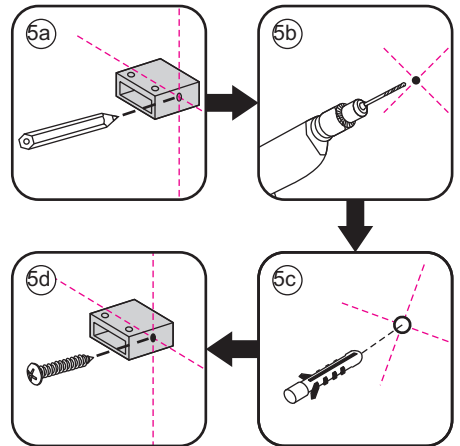

1

Please cut off the protection foil from the fixed glass aluminum profile side.
 Do not taken off the protection foil at all before you finished the installation!
 The Foil could protect 3 layer film do not damaged by any sharp tools during the installing.

1015(880-900x2000)
 1015(980-1000x2000)
 1215(1180-1200x2000)

5

Voorzie beide kanten van het muurprofiel (binnen- en buitenkant) van siliconenkit.

Please use soft towel to clean glass, any sharp tools do not allowed to touch the glass!