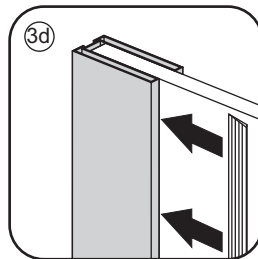

1

Please cut off the protection foil from the fixed glass aluminum profile side.
 Do not taken off the protection foil at all before you finished the installation!
 The Foil could protect 3 layer film do not damaged by any sharp tools during the installing.

1015(880-900x2000)
 1015(980-1000x2000)
 1215(1180-1200x2000)

5

Voorzie beide kanten van het muurprofiel (binnen- en buitenkant) van siliconenkit.

Please use soft towel to clean glass, any sharp tools do not allowed to touch the glass!