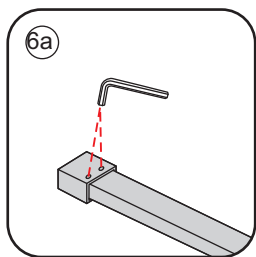

1

Please cut off the protection foil from the fixed glass aluminum profile side.
 Do not taken off the protection foil at all before you finished the installation!
 The Foil could protect 3 layer film do not damaged by any sharp tools during the installing.

1015(880-900x2000)
 1015(980-1000x2000)
 1215(1180-1200x2000)

5

Voorzie beide kanten van het muurprofiel (binnen- en buitenkant) van siliconenkit.

Please use soft towel to clean glass, any sharp tools do not allowed to touch the glass!