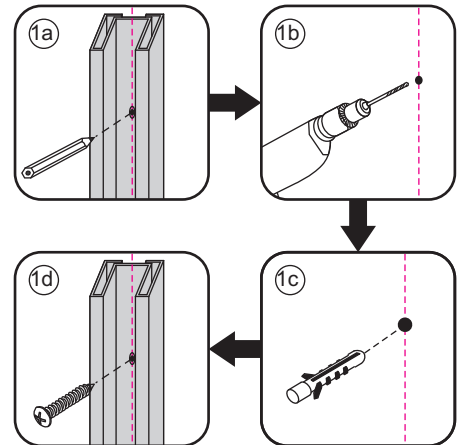

1

Please cut off the protection foil from the fixed glass aluminum profile side.
 Do not taken off the protection foil at all before you finished the installation!
 The Foil could protect 3 layer film do not damaged by any sharp tools during the installing.

1015(880-900x2000)
 1015(980-1000x2000)
 1215(1180-1200x2000)

5

Voorzie beide kanten van het muurprofiel (binnen- en buitenkant) van siliconenkit.

Please use soft towel to clean glass, any sharp tools do not allowed to touch the glass!