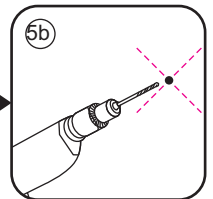

1

Please cut off the protection foil from the fixed glass aluminum profile side.
 Do not taken off the protection foil at all before you finished the installation!
 The Foil could protect 3 layer film do not damaged by any sharp tools during the installing.

3

1015(880-900x2000)
1015(980-1000x2000)
1215(1180-1200x2000)

5

Φ6mm

X1

Φ6x30

X1

4x30