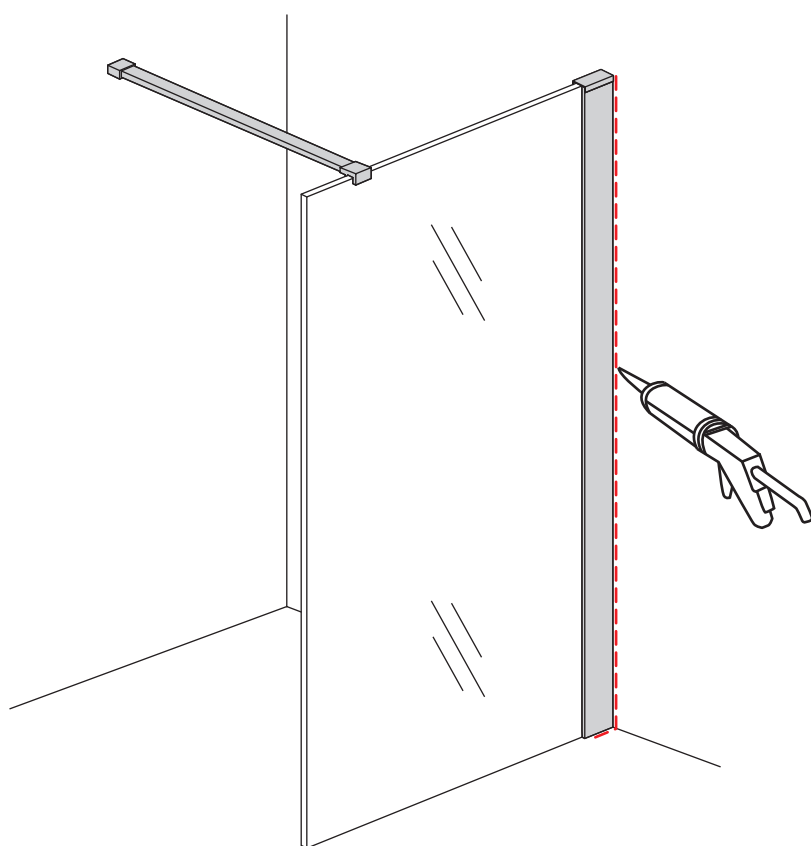

1

Please cut off the protection foil from the fixed glass aluminum profile side.
 Do not taken off the protection foil at all before you finished the installation!
 The Foil could protect 3 layer film do not damaged by any sharp tools during the installing.

3

1015(880-900x2000)
1015(980-1000x2000)
1215(1180-1200x2000)

5

Φ6mm

X1

Φ6x30

X1

4x30

Voorzie beide kanten van het muurprofiel (binnen- en buitenkant) van siliconenkit.

Please use soft towel to clean glass, any sharp tools do not allowed to touch the glass!

Soft Towel