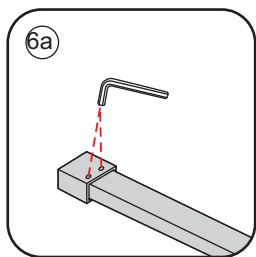

1

Please cut off the protection foil from the fixed glass aluminum profile side.
 Do not taken off the protection foil at all before you finished the installation!
 The Foil could protect 3 layer film do not damaged by any sharp tools during the installing.

3

1015(880-900x2000)
1015(980-1000x2000)
1215(1180-1200x2000)

5

Φ6mm

X1

Φ6x30

X1

4x30

Voorzie beide kanten van het muurprofiel (binnen- en buitenkant) van siliconenkit.

Please use soft towel to clean glass, any sharp tools do not allowed to touch the glass!

Soft Towel