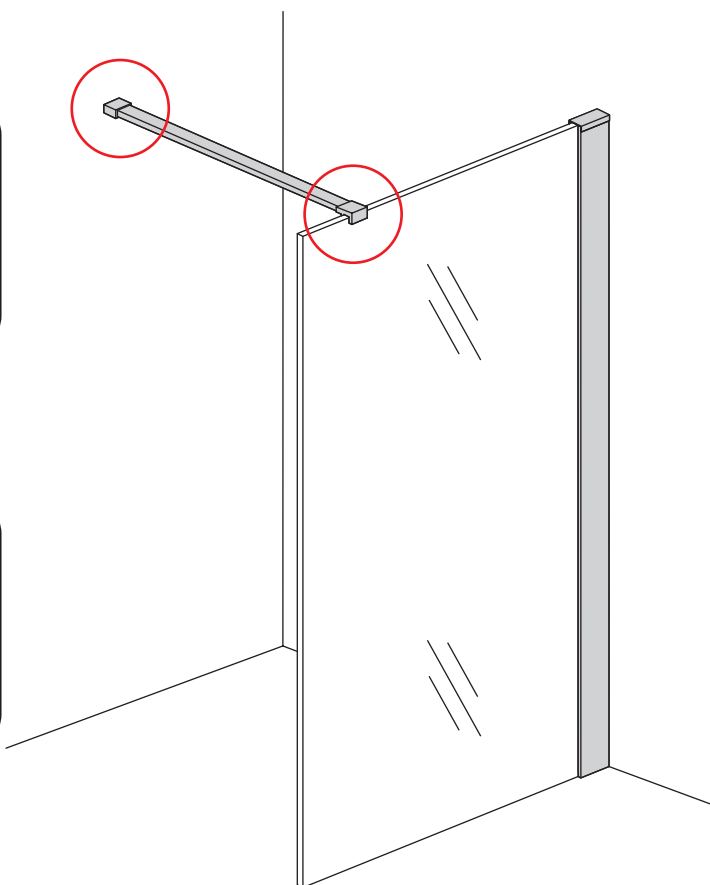

1

Please cut off the protection foil from the fixed glass aluminum profile side.
 Do not taken off the protection foil at all before you finished the installation!
 The Foil could protect 3 layer film do not damaged by any sharp tools during the installing.

3

1015(880-900x2000)
1015(980-1000x2000)
1215(1180-1200x2000)

5

Φ6mm

X1

Φ6x30

X1

4x30

Voorzie beide kanten van het muurprofiel (binnen- en buitenkant) van siliconenkit.

Please use soft towel to clean glass, any sharp tools do not allowed to touch the glass!

Soft Towel