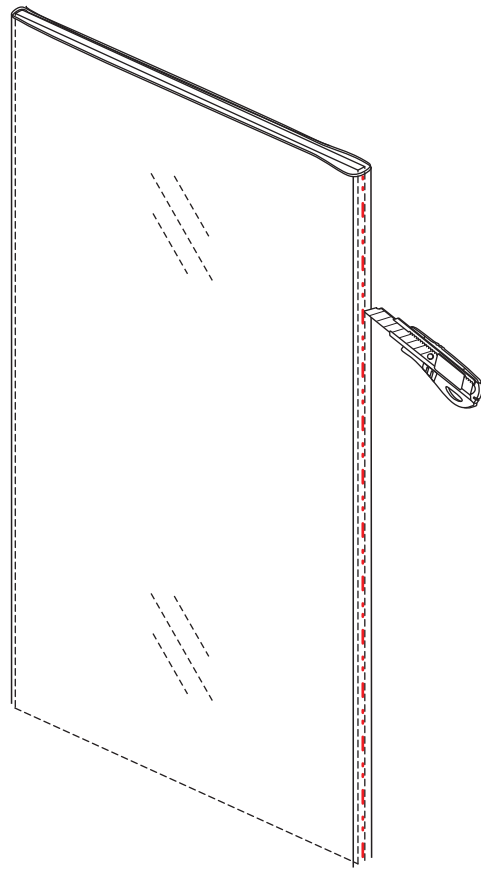

1

Please cut off the protection foil from the fixed glass aluminum profile side.
 Do not taken off the protection foil at all before you finished the installation!
 The Foil could protect 3 layer film do not damaged by any sharp tools during the installing.

3

1015(880-900x2000)
1015(980-1000x2000)
1215(1180-1200x2000)

5

Φ6mm

X1

Φ6x30

X1

4x30