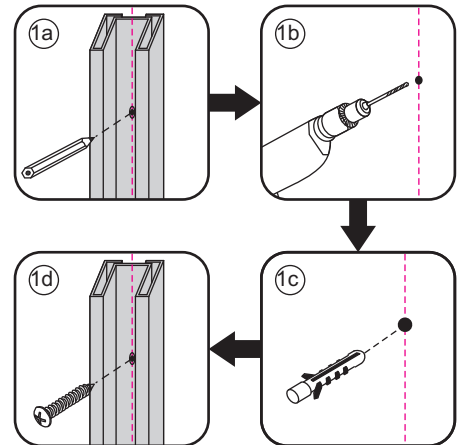

1

Please cut off the protection foil from the fixed glass aluminum profile side.
 Do not taken off the protection foil at all before you finished the installation!
 The Foil could protect 3 layer film do not damaged by any sharp tools during the installing.

3

1015(880-900x2000)
1015(980-1000x2000)
1215(1180-1200x2000)

5

Φ6mm

X1

Φ6x30

X1

4x30