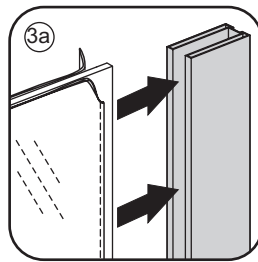

1

Please cut off the protection foil from the fixed glass aluminum profile side.
 Do not taken off the protection foil at all before you finished the installation!
 The Foil could protect 3 layer film do not damaged by any sharp tools during the installing.

3

1015(880-900x2000)
1015(980-1000x2000)
1215(1180-1200x2000)

5

Φ6mm

X1

Φ6x30

X1

4x30