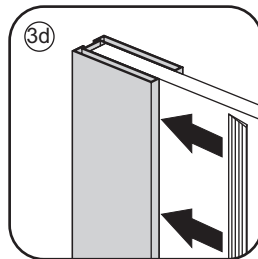

1

Please cut off the protection foil from the fixed glass aluminum profile side.
 Do not taken off the protection foil at all before you finished the installation!
 The Foil could protect 3 layer film do not damaged by any sharp tools during the installing.

3

1015(880-900x2000)
1015(980-1000x2000)
1215(1180-1200x2000)

5

Φ6mm

X1

Φ6x30

X1

4x30