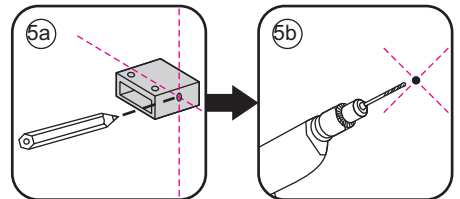

1

Please cut off the protection foil from the fixed glass aluminum profile side.
 Do not taken off the protection foil at all before you finished the installation!
 The Foil could protect 3 layer film do not damaged by any sharp tools during the installing.

3

1015(880-900x2000)
1015(980-1000x2000)
1215(1180-1200x2000)

5

Φ6mm

X1

Φ6x30

X1

4x30