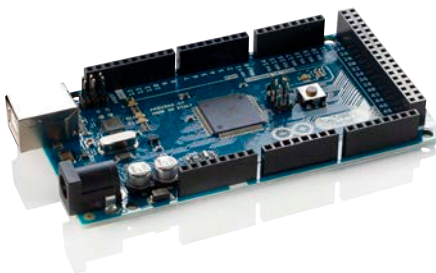

# SPARE PARTS ULTIMAKER ORIGINAL

## #1590 FULLY ASSEMBLED ELECTRONICS

1090	Arduino Mega Ultimaker Shield 1.5.7	1x
1094	Arduino Mega 2560	1x
1098	Stepper Driver	4x

1090 Arduino Mega Ultimaker Shield 1.5.7

1094 Arduino Mega 2560

1098 Stepper Driver 4x