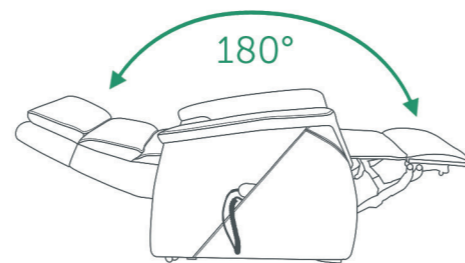

PALMA

lift chair

FUNCTIONS

adjustable headrest

full relax

COLORS

-  **gruppo mastrotto leather** 
- 9050 black 
 - 9013 chocolate 
 - 9208 taupe 
 - mozart 
 - FX004 dark grey 
 - FX007 marble grey 
 - FX003 mastic 