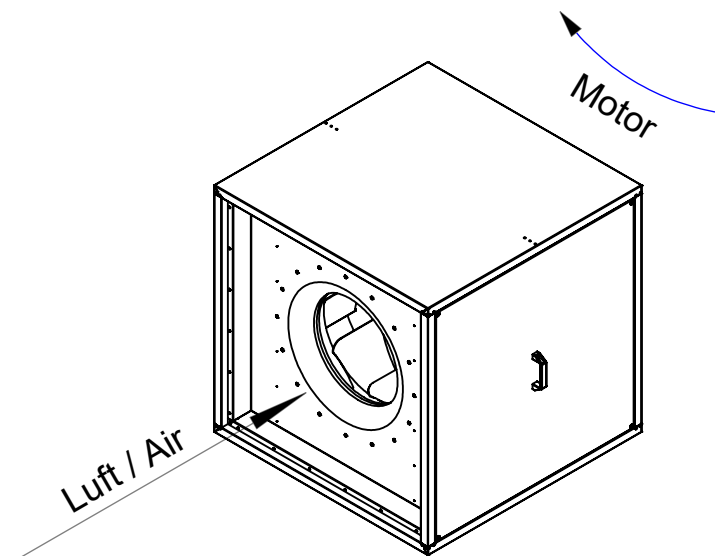

16xM8
LK ϕ 770mm

Connection size inside min. ϕ 670mm

1:20 A4 mm

Protection Mark
according to ISO16016

General tolerances
DIN ISO 2768-c

MPC800D640

ruck^{eu}
VENTILATOREN

Created s.pop
Drawn s.pop
Released s.pop
Disabled