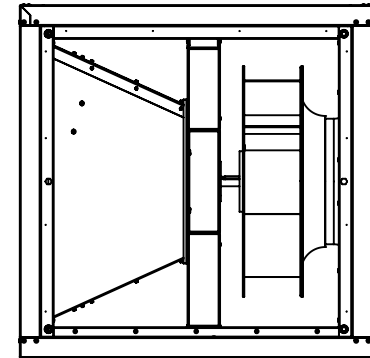

8xM8  
LK Ø 395mm

Connection size inside min. Ø 340mm

**ruck**<sup>eu</sup>  
VENTILATOREN  
ruck Ventilatoren  
Max-Planck-Str. 5  
D-97944 Boxberg

Protection Mark  
according to ISO16016  
Created s.pop  
Drawn s.pop  
Released s.pop  
Disabled

1:15 A4 mm

General tolerances  
DIN ISO 2768-c

**MPC400D4T40**

**157231 00**