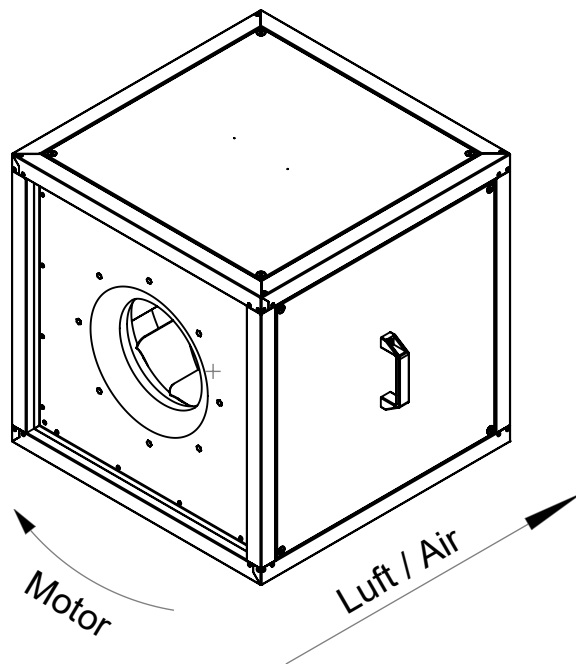

8xM8  
LK Ø 395mm

Connection size inside min. Ø 340mm

**ruck**<sup>eu</sup>  
VENTILATOREN  
ruck Ventilatoren  
Max-Planck-Str. 5  
D-97944 Boxberg

Protection Mark  
according to ISO16016  
Created s.pop  
Drawn s.pop  
Released s.pop  
Disabled

1:15 A4 mm

General tolerances  
DIN ISO 2768-c

**MPC400D4T40**

**157231 00**