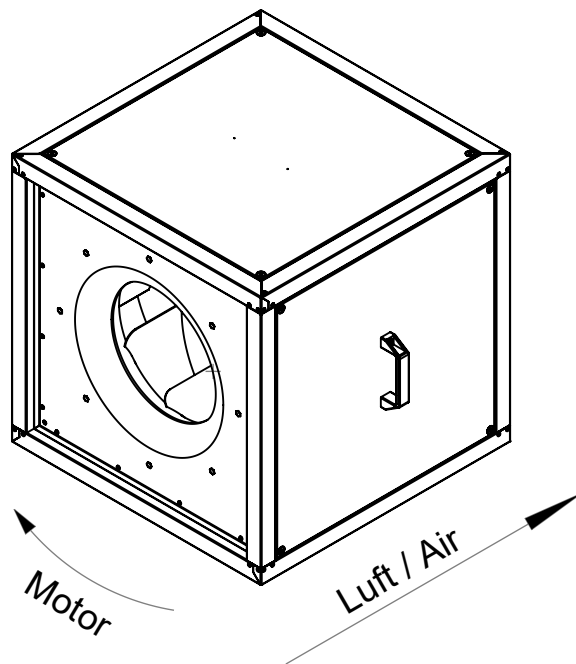

8xM8  
LK  $\varnothing$  500mm

Connection size inside min.  $\varnothing$  430mm

1:15 A4 mm

Protection Mark  
according to ISO 16016

General tolerances  
DIN ISO 2768-c

**MPC500D4T40**

**ruck**<sup>eu</sup>  
VENTILATOREN