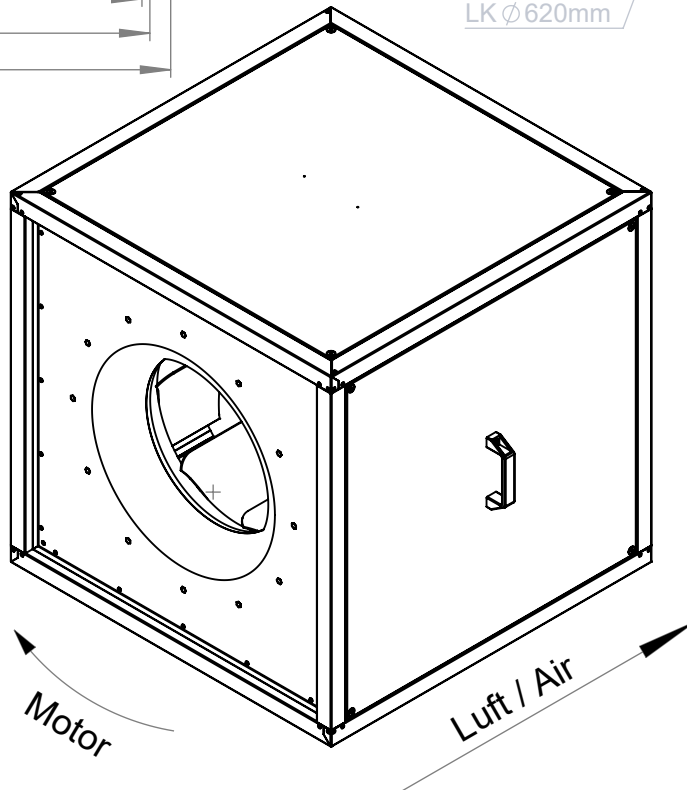

12xM8
LK \varnothing 620mm

Connection size inside min. \varnothing 520mm

ruck^{eu}
VENTILATOREN
ruck Ventilatoren
Max-Planck-Str. 5
D-97944 Boxberg

Protection Mark
according to ISO 16016

Created s.pop
Drawn s.pop
Released s.pop
Disabled