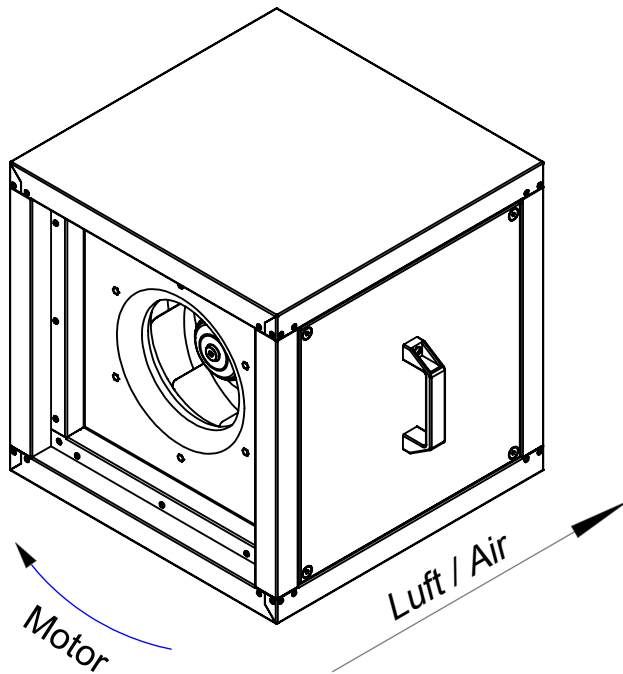

6xM6  
LK Ø280

Anschlussmaß innen min. Ø240  
Connection size inside min. Ø240

1:10 A4 mm

Protection Mark  
according to ISO16016

General tolerances  
DIN ISO 2768-c

**MPC280EC40**

Created s.pop  
Drawn s.pop  
Released s.pop  
Disabled