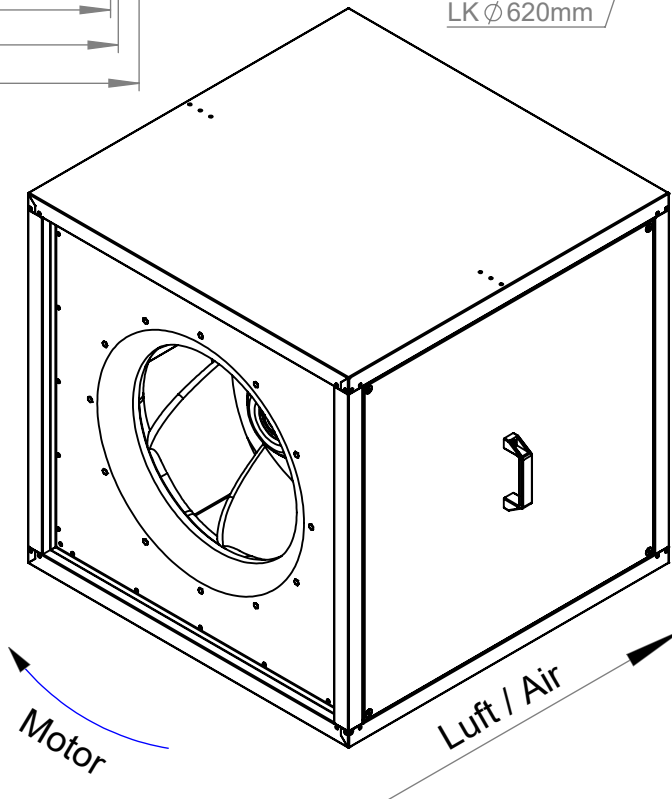

12xM8
LK \varnothing 620mm

Connection size inside min. \varnothing 550mm

ruck^{eu}
VENTILATOREN
ruck Ventilatoren
Max-Planck-Str. 5
D-97944 Boxberg

Protection Mark
according to ISO16016

Created s.pop
Drawn s.pop
Released s.pop
Disabled