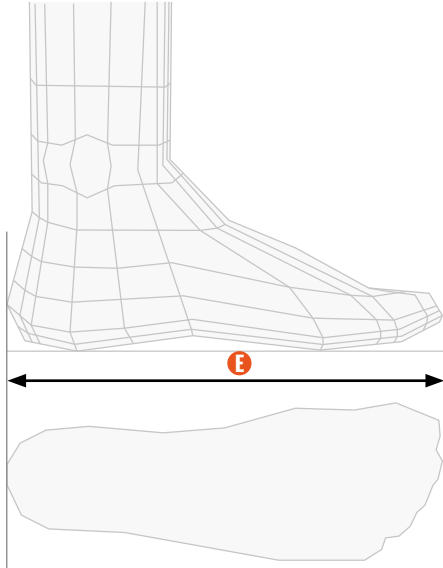

# SIZING CHART

### W WAIST SIZE

Place your tape measure just below your bottom ribs around your stomach.

### L INSEAM

Stand up with your legs straight and measure from the crotch to the floor.

FOOT SIZE

**E** FOOT SIZE

1. Place your foot on a piece of paper
2. Draw an outline of your foot on the paper
3. Measure the distance (in cm) between two most prominent points to get **E**.