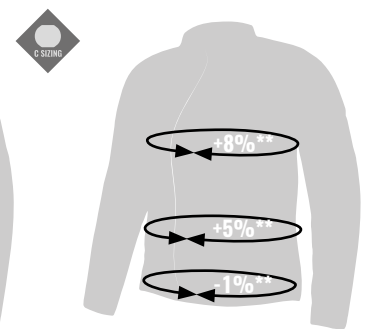

CHILDREN					
SIZE / BUILD (cm)	6 years 110/120	8 years 120/130	10 years 130/140	12 years 140/150	14 years 150/162
<b>A</b> CHEST SIZE (cm)	58/68	63/78	69/80	76/83	81/87
<b>B</b> WAIST SIZE (cm)	53/63	57/66	61/69	66/72	74/83
<b>C</b> HIP SIZE (cm)	56/66	62/71	68/77	74/83	78/85

**STANDARD**  
Regular fit

\*compared to size L

**FIT**  
Slim fit

\*\*compared to size 2XL

**MEN'S C-SIZING**  
For larger motorcyclists

**WOMEN'S C-SIZING**  
For larger motorcyclists

# SIZING CHART