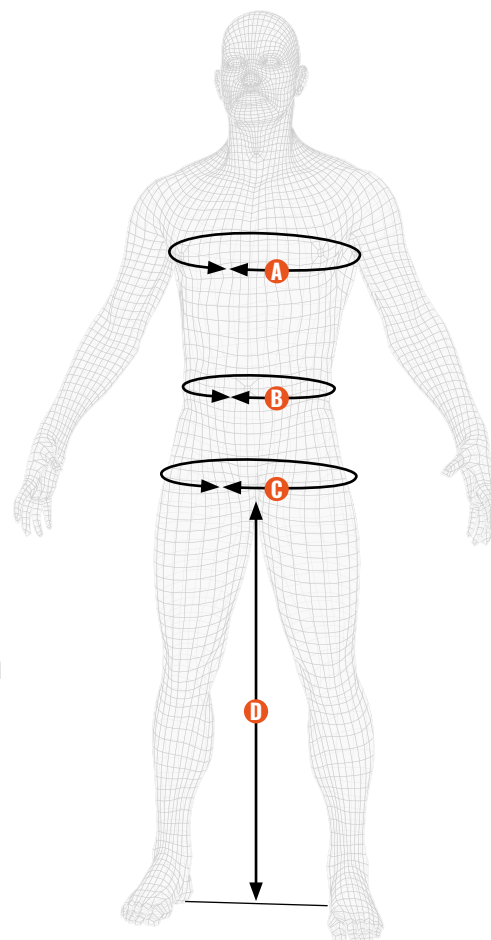

### A CHEST SIZE

Place your tape measure around the widest part of your chest and breathe normally.

### B WAIST SIZE

Place your tape measure just below your bottom ribs around your stomach.

### C HIP SIZE

Place your tape measure around the widest part of your hips and buttocks.

### D INSEAM

Stand up with your legs straight and measure from the crotch to the floor.