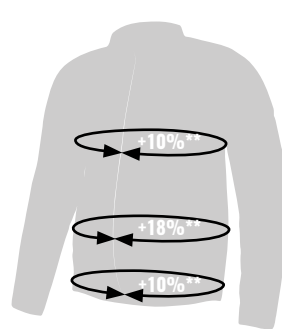

# SIZING CHART

WOMEN									WOMEN C-SIZING						
SIZE	XS	S	M	L	XL	2XL	3XL	4XL	C-2XL	C-3XL	C-4XL	C-5XL	C-6XL	C-7XL	C-8XL
<b>A</b> CHEST SIZE (cm)	84	88	92	96	100	104	110	116	113	119	125	130	135	140	145
<b>B</b> WAIST SIZE (cm)	69	73	77	81	85	89	95	101	94	99	105	110	115	121	126
<b>C</b> HIP SIZE (cm)	94	98	102	106	110	114	120	125	112	117	122	127	132	137	142

CHILDREN					
SIZE / BUILD (cm)	6 years 110/120	8 years 120/130	10 years 130/140	12 years 140/150	14 years 150/162
<b>A</b> CHEST SIZE (cm)	58/68	63/78	69/80	76/83	81/87
<b>B</b> WAIST SIZE (cm)	53/63	57/66	61/69	66/72	74/83
<b>C</b> HIP SIZE (cm)	56/66	62/71	68/77	74/83	78/85

**STANDARD**  
Regular fit

\*compared to size L

**FIT**  
Slim fit

\*\*compared to size 2XL

**MEN'S C-SIZING**  
For larger motorcyclists

**WOMEN'S C-SIZING**  
For larger motorcyclists