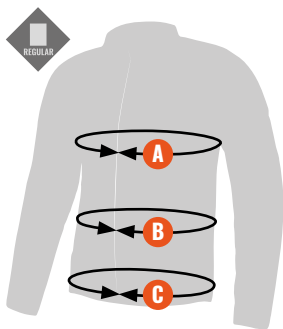

SUITS

MEN								
SIZE	XS	S	M	L	XL	2XL	3XL	4XL
A CHEST SIZE (cm)	88	92	96	100	104	108	112	116
B WAIST SIZE (cm)	75	79	83	87	91	95	99	103
C HIP SIZE (cm)	90	94	98	102	106	110	114	118

WOMEN					
SIZE	XS	S	M	L	XL
A CHEST SIZE (cm)	84	88	92	98	104
B WAIST SIZE (cm)	69	73	77	83	89
C HIP SIZE (cm)	96	100	104	110	116

CHILDREN				
SIZE / BUILD (cm)	8 years 120/130	10 years 130/140	12 years 140/150	14 years 150/162
A CHEST SIZE (cm)	63/78	69/80	76/83	81/87
B WAIST SIZE (cm)	57/66	61/69	66/72	74/83
C HIP SIZE (cm)	62/71	68/77	74/83	78/85

JACKETS

MEN										MEN C-SIZING						
SIZE	XS	S	M	L	XL	2XL	3XL	4XL	5XL	C-2XL	C-3XL	C-4XL	C-5XL	C-6XL	C-7XL	C-8XL
A CHEST SIZE (cm)	88	92	96	100	104	108	112	116	120	119	125	130	136	141	147	152
B WAIST SIZE (cm)	75	79	83	87	91	95	99	103	107	116	122	127	133	138	144	149
C HIP SIZE (cm)	90	94	97	100	104	108	111	115	118	119	123	127	131	135	139	143

WOMEN									WOMEN C-SIZING						
SIZE	XS	S	M	L	XL	2XL	3XL	4XL	C-2XL	C-3XL	C-4XL	C-5XL	C-6XL	C-7XL	C-8XL
A CHEST SIZE (cm)	84	88	92	96	100	104	110	116	113	119	125	130	135	140	145
B WAIST SIZE (cm)	69	73	77	81	85	89	95	101	94	99	105	110	115	121	126
C HIP SIZE (cm)	94	98	102	106	110	114	120	125	112	117	122	127	132	137	142

CHILDREN					
SIZE / BUILD (cm)	6 years 110/120	8 years 120/130	10 years 130/140	12 years 140/150	14 years 150/162
A CHEST SIZE (cm)	58/68	63/78	69/80	76/83	81/87
B WAIST SIZE (cm)	53/63	57/66	61/69	66/72	74/83
C HIP SIZE (cm)	56/66	62/71	68/77	74/83	78/85

STANDARD
Regular fit