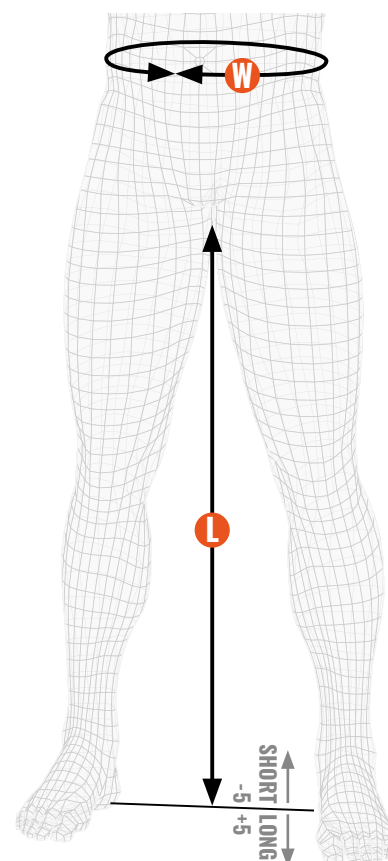

WOMEN - NEW SPRING-SUMMER 2022 PRODUCTS											C-SIZING						
US (WAIST)	26	27	28	29	30	31	32	33	34	36	38	40	42	44	47	49	51
US (LENGTH)	30	30	30	30	30	30	32	32	32	32	34	30	30	30	32	32	32
INT	XS	-	S	-	M	-	L	-	XL	2XL	3XL	C-2XL	C-3XL	C-4XL	C-5XL	C-6XL	C-7XL
W WAIST SIZE (cm)	69	71	73	75	77	79	81	83	85	89	95	102	107,5	113	118,5	124	129,5
L INSEAM (cm)	76	76	76	76	76	76	81	81	81	81	86	76	76	76	81	81	81

MEN - EXC. NEW SPRING-SUMMER 2022 PRODUCTS											
US (WAIST)	26	28	29	30	31	32	33	34	36	38	40
INT	XS	S	-	M	-	L	-	XL	2XL	3XL	4XL
W WAIST SIZE (cm)	75	79	81	83	85	87	89	91	95	99	103
L INSEAM (cm)	81,5	83	-	84,5	-	86	-	87,5	89	90,5	92

WOMEN - EXC. NEW SPRING-SUMMER 2022 PRODUCTS											
US (WAIST)	26	27	28	29	30	31	32	33	34	36	38
INT	XS	-	S	-	M	-	L	-	XL	2XL	3XL
W WAIST SIZE (cm)	69	71	73	75	77	79	81	83	85	89	95
L INSEAM (cm)	79,5	-	80,5	-	81,5	-	82,5	-	83,5	84,5	85,5

SHORT/STANDARD/LONG

IXON provides shorter (short) and longer (long) options with a shorter or longer inseam as well as standard jeans so everyone can find their perfect fit.

	SHORT	STANDARD*	LONG
L INSEAM (cm)	-5	86	+5

*for size L

W WAIST SIZE

Place your tape measure just below your bottom ribs around your stomach.

L INSEAM

Stand up with your legs straight and measure from the crotch to the floor.