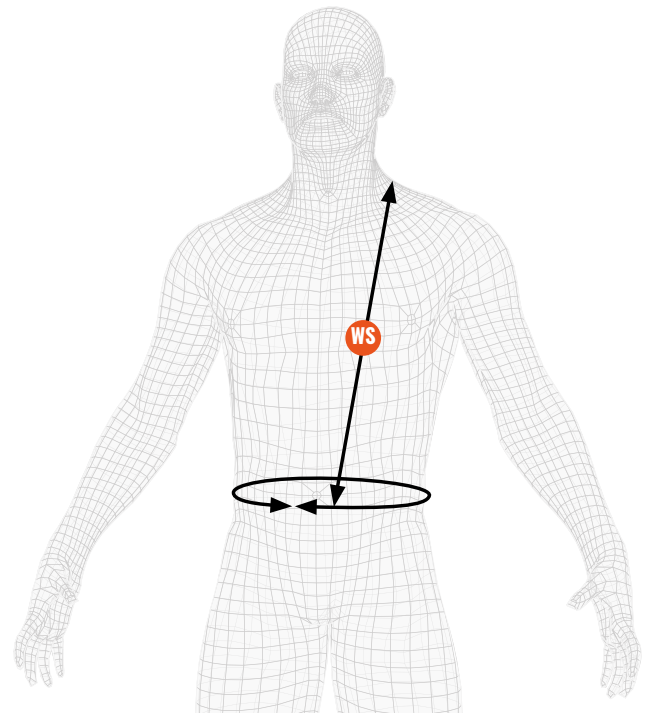

### WS WS\* SIZE

To measure your WS\*, place the tape from the point of the shoulder to the end of waist.

\*WS : Waist to shoulder (cm)

WINTER 2017 > SUMMER 2020

PRE-WINTER 2017: CHECK ON AN INDIVIDUAL BASIS DEPENDING ON THE BACK PROTECTOR POCKET ON YOUR IXON JACKET

### WARDEN COMP

SIZE	S	M	L
WS WAIST-SHOULDER DISTANCE (cm)	-	45-50	50-55

# SIZING CHART