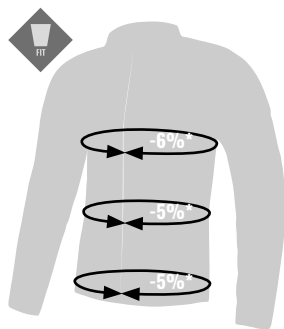

*compared to size L

FIT
Slim fit