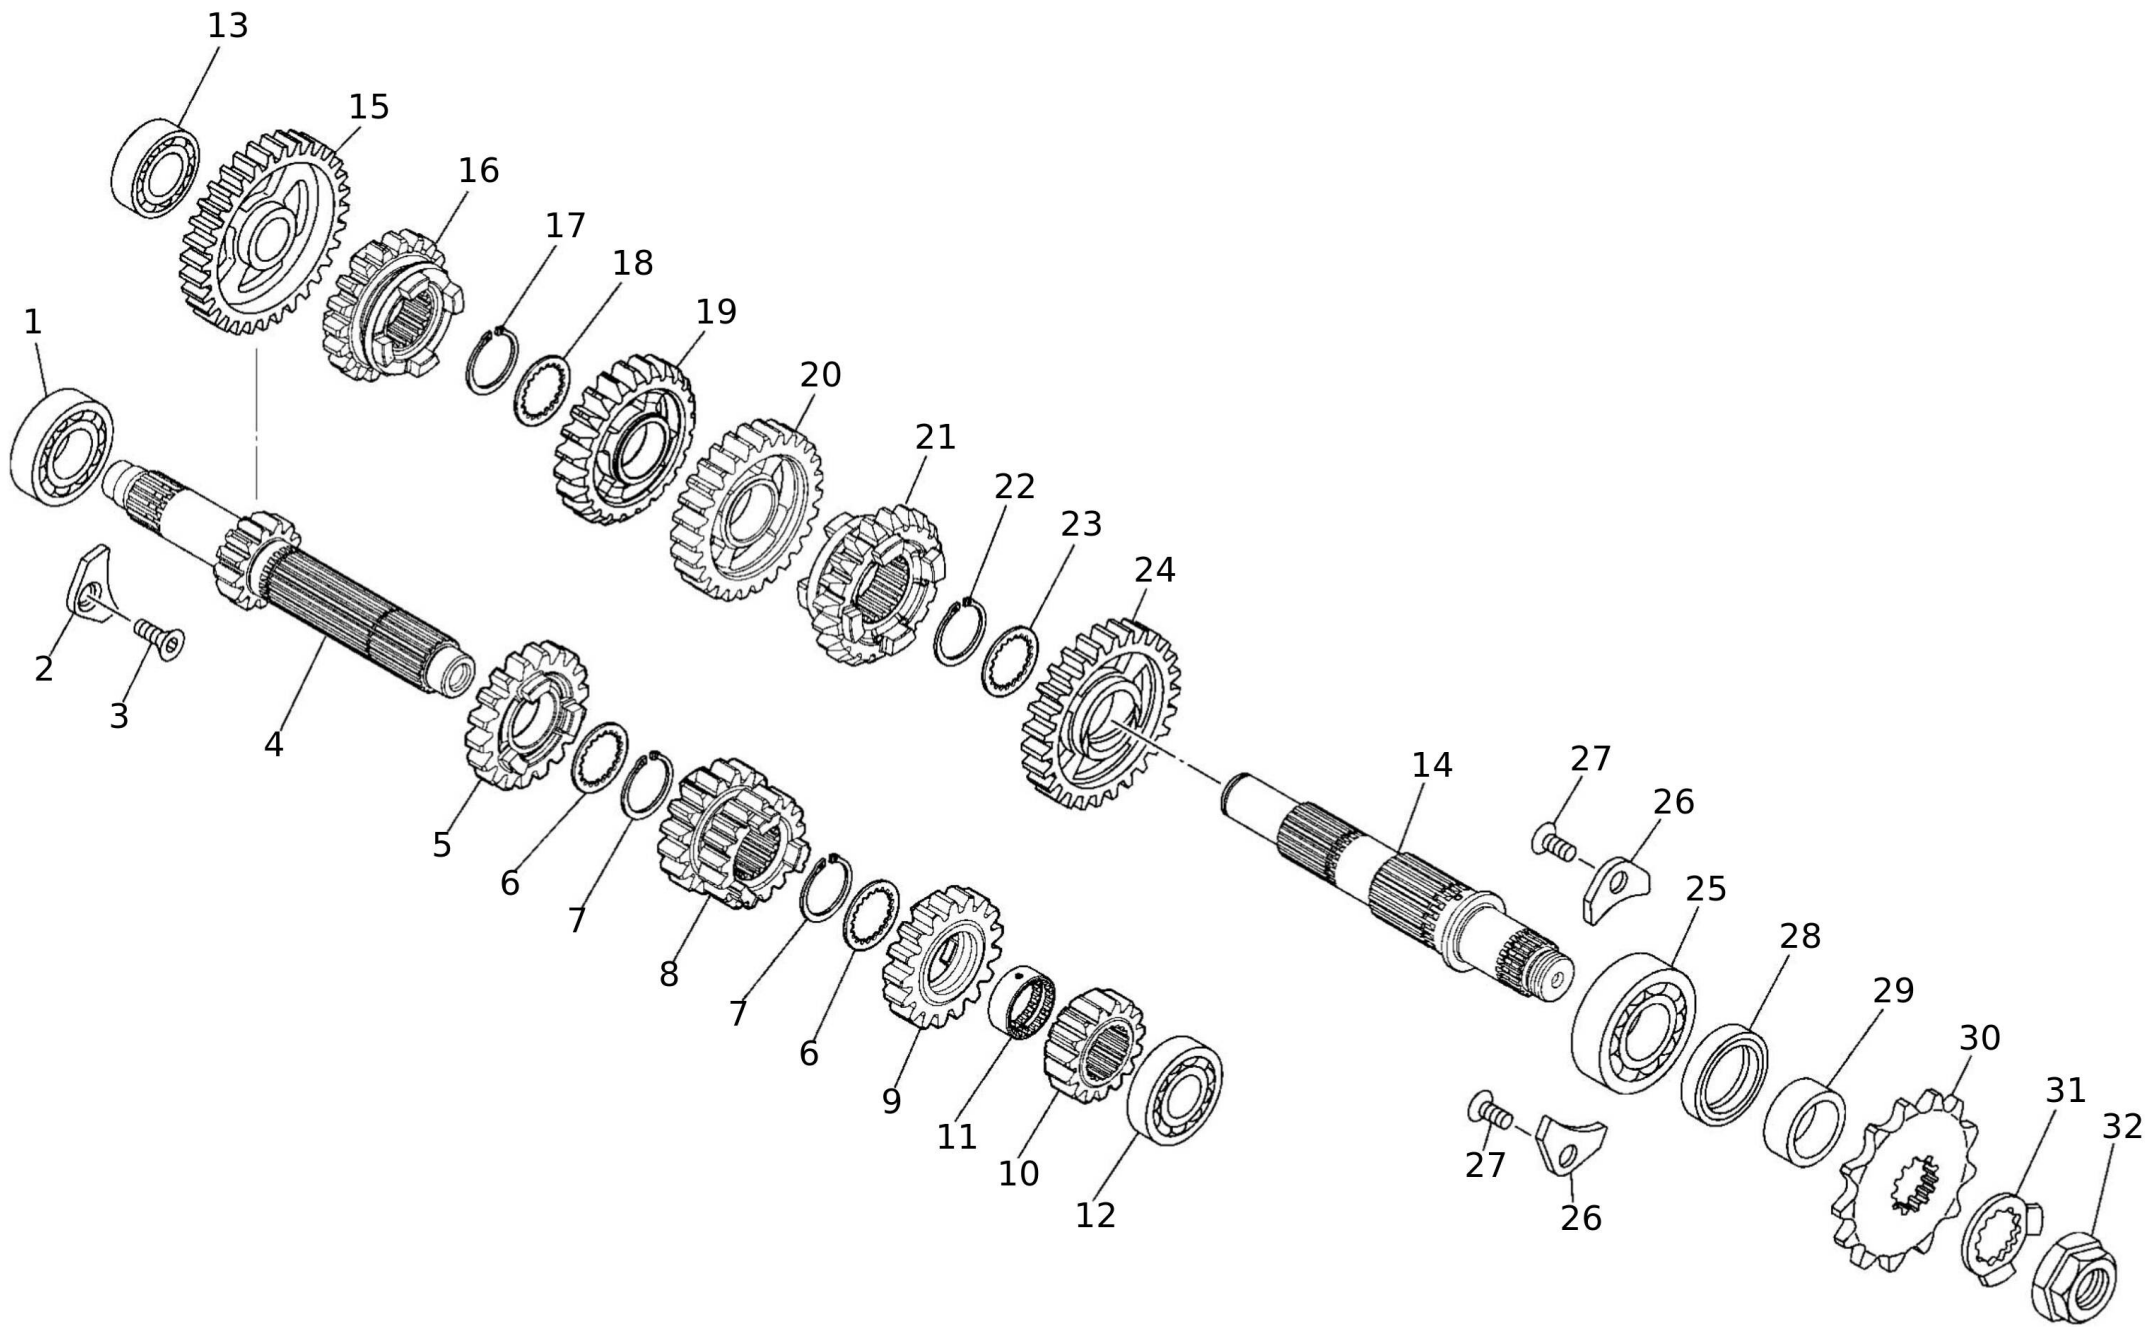

#	Code	Beschreibung	Spezifikation	ME	Anz.
1	05931005	LAGER		pz	1
2	05932005	LAGERPLATTE		pz	1
3	05933005	SCREW, PAN HEAD		pz	1
4	09270005	AXLE MAIN (13T)		pz	1
5	09271005	GEAR 6TH PINION (18T)		pz	1
6	05948005	SCHEIBE		pz	2
7	01770005	SICHERUNGSRING		pz	2
8	09272005	GEAR 3RD PINION (17T/17T)		pz	1
9	09273005	GEAR 5TH PINION (17T)		pz	1
10	09274005	GEAR 2ND PINION (15T)		pz	1
11	06887005	BUCHSE		pz	1
12	05942005	LAGER		pz	1
13	05943005	LAGER		pz	1
14	09275005	AXLE DRIVE		pz	1
15	05945005	ZAHNRAD 1.GANG 31T		pz	1
16	09276005	GEAR 6TH WHEEL (19T)		pz	1
17	01770005	SICHERUNGSRING		pz	1
18	05948005	SCHEIBE		pz	1
19	09277005	GEAR 4TH WHEEL (23T)		pz	1
20	09278005	GEAR 3RD WHEEL (27T)		pz	1
21	09279005	GEAR 5TH WHEEL (20T)		pz	1
22	05952005	SICHERUNGSRING		pz	1
23	05953005	SCHEIBE		pz	1
24	09280005	GEAR 2ND WHEEL (29T)		pz	1
25	05955005	LAGER		pz	1
26	05932005	LAGERPLATTE		pz	2
27	05933005	SCREW, PAN HEAD		pz	2
28	05958005	OIL SEAL		pz	1
29	05959005	BUCHSE		pz	1
30	05960005	RITZEL D13		pz	1
31	05961005	SICHERUNGSSCHEIBE		pz	1
32	05962005	MUTTER		pz	1