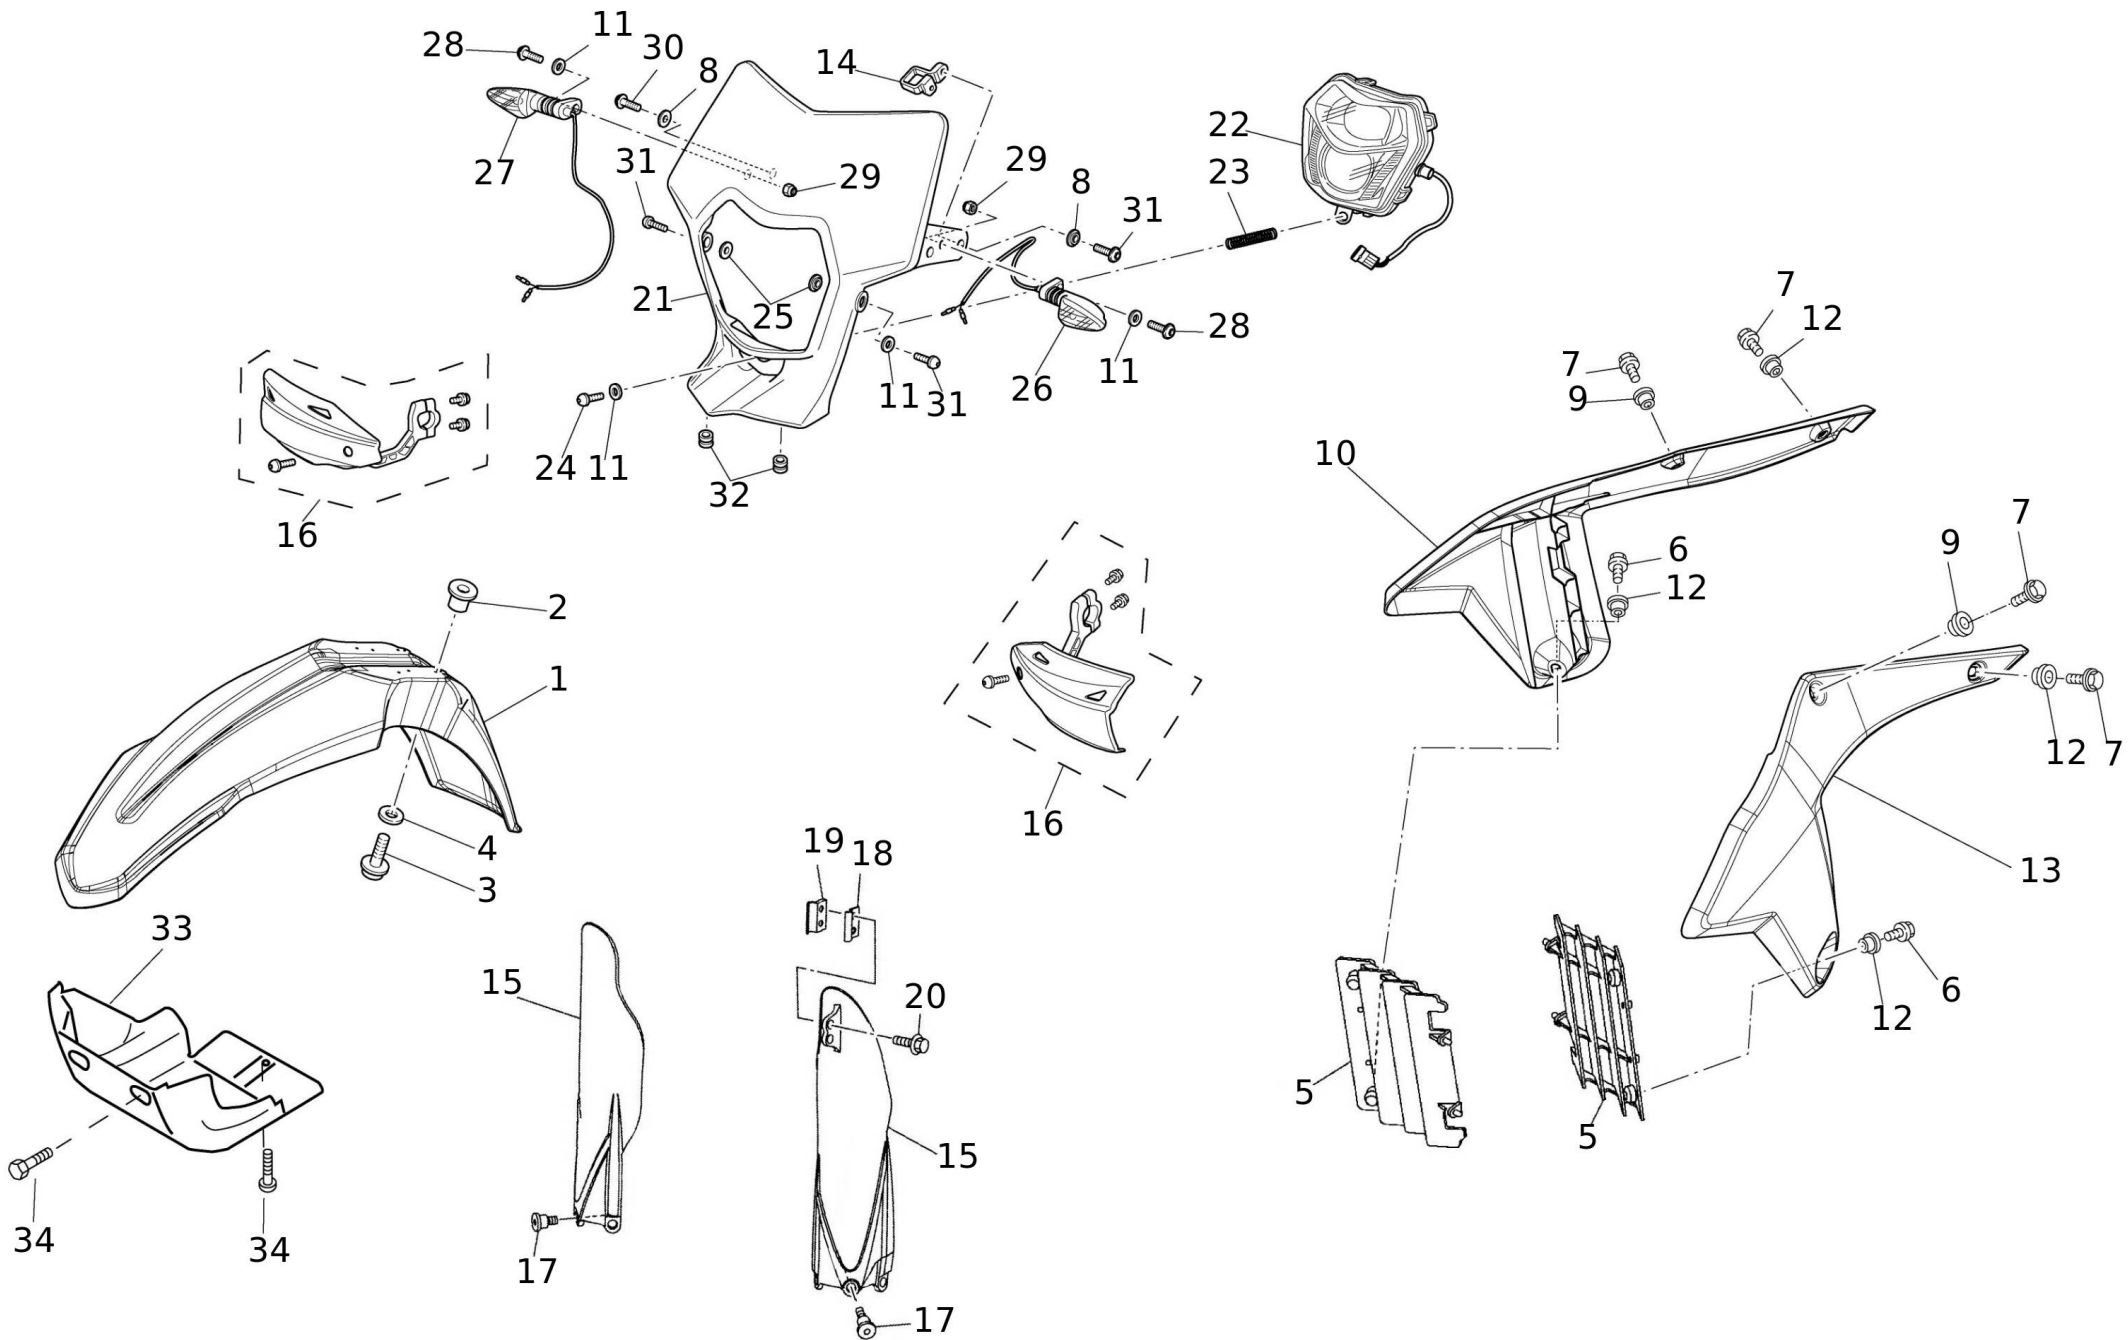

#	Code	Description	Specification	UM	Qty
1	07500005	FRONT FENDER OFF-ROAD WHITE	white	pz	1
1	07504005	MUDGUARD	black	pz	1
2	08641005	BOCCOLA 20X8.5X6.5 ALTEZZA 6.9, CKD		pz	4
3	06598005	BOLT FLANGE		pz	4
4	06599005	WASHER PLATE		pz	4
5	06030005	PANEL 1		pz	2
6	06565005	SCREW WITH WASHER		pz	2
7	08301005	BOLT FLANGE		pz	4
8	00340005	SPACER		pz	2
9	06562005	COLLAR		pz	2
10	07496005	RIGHT SPOILER XX/XE 2T	white	pz	1
10	V0219005	CONVOGLIATORE DX XX/XE NERO	black	pz	1
11	00807005	WASHER 6X12		pz	3
12	07455005	BUSHING		pz	4
13	07495005	LEFT SPOILER XX/XE		pz	1
13	V0218005	CONVOGLIATORE SX XX/XE NERO	black	pz	1
14	08627005	GUIDE, CABLE, XE		pz	1
15	07662005	FORK SLIDER PROTECTORS (PAIR)	white	pz	1
15	V0222005	KIT PARASTELI XX/XE NERI	black	pz	1
16	02163005	HANDGUARD (WHITE) WITHOUT STICKER	white	pz	1
16	04194005	HANDGUARD (BLACK) WITHOUT STICKER	black	pz	1
17	06161005	BOLT		pz	6
18	06162005	CLAMP		pz	1
19	06163005	CLAMP		pz	1
20	05758005	BOLT FLANGE		pz	2
21	07501005	HEADLIGHT FAIRING XE/XEF		pz	1
22	05466005	LED HEADLIGHT XE/XEF		pz	1
23	07467005	MOLLA REGOLAZIONE FANALE 35 MM		pz	1
24	00049005	VITE 6X40 TBB UNI 7380		pz	1
25	07694005	BUSHING		pz	2
26	09795005	INDICATORE DIR. LED WHITE ANT.DX/POST.SX		pz	1
27	09796005	DIRECTION IND. ARROW FRONT LH / REAR RH		pz	1
28	00042005	SCREW-FLANGED 5X16		pz	2
29	00267005	DADO M5 AUTOBLOCC. BASSO		pz	2
30	07478005	SCREW		pz	1
31	02540005	VITE 6X16 TBFL UNI 7380 FLANGIATA		pz	3
32	07389005	PVC FAIRLEAD KB 8-10-14-4 BLACK		pz	2
33	09733005	GUARD ENGINE		pz	1
34	06945005	BOLT WITH WASHER		pz	3