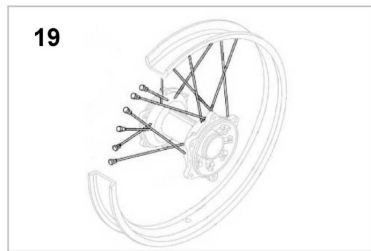

#	Code	Description	Specification	UM	Qty
1	06114005	PARAPOLVERE AMMORTIZZATORE		pz	1
2	05912005	PLATE FRICTION		pz	8
3	05911005	PLATE CLUTCH 2		pz	7
4	05621005	O-RING		pz	1
5	05620005	O-RING		pz	1
6	06424005	PISTON ASSY (STD)		pz	1
7	06429005	CONNECTING ROD ASSY		pz	1
8	05867005	GASKET CRANKCASE COVER LEFT		pz	1
9	05882005	GASKET CRANKCASE COVER		pz	1
10	05874005	GASKET CRANKCASE COVER RIGHT		pz	1
11	05707005	GASKET HOUSING COVER 2		pz	1
12	10217005	CANDELA NGK BR-9EVX		pz	1
13	09500005	AIR FILTER OFF-ROAD 2T MY23		pz	1
14	05623005	GASKET CYLINDER		pz	1
15	07413005	REAR SPROCKET 520 Z46 XE 125	XE	pz	1
16	06268005	CHAIN 520 114 LINKS WITH MASTER JOINT	XE	pz	1
17	05960005	PINION Z13		pz	1
18	06201005	SPOKE SET FRONT		pz	1
19	06263005	SPOKE SET REAR		pz	1
20	08739005	PASTIGLIE FRENO ANT		pz	1
21	06277005	BRAKE PAD KIT 2		pz	1
22	09225020	KIT MINUTERIE OFF-ROAD		pz	1