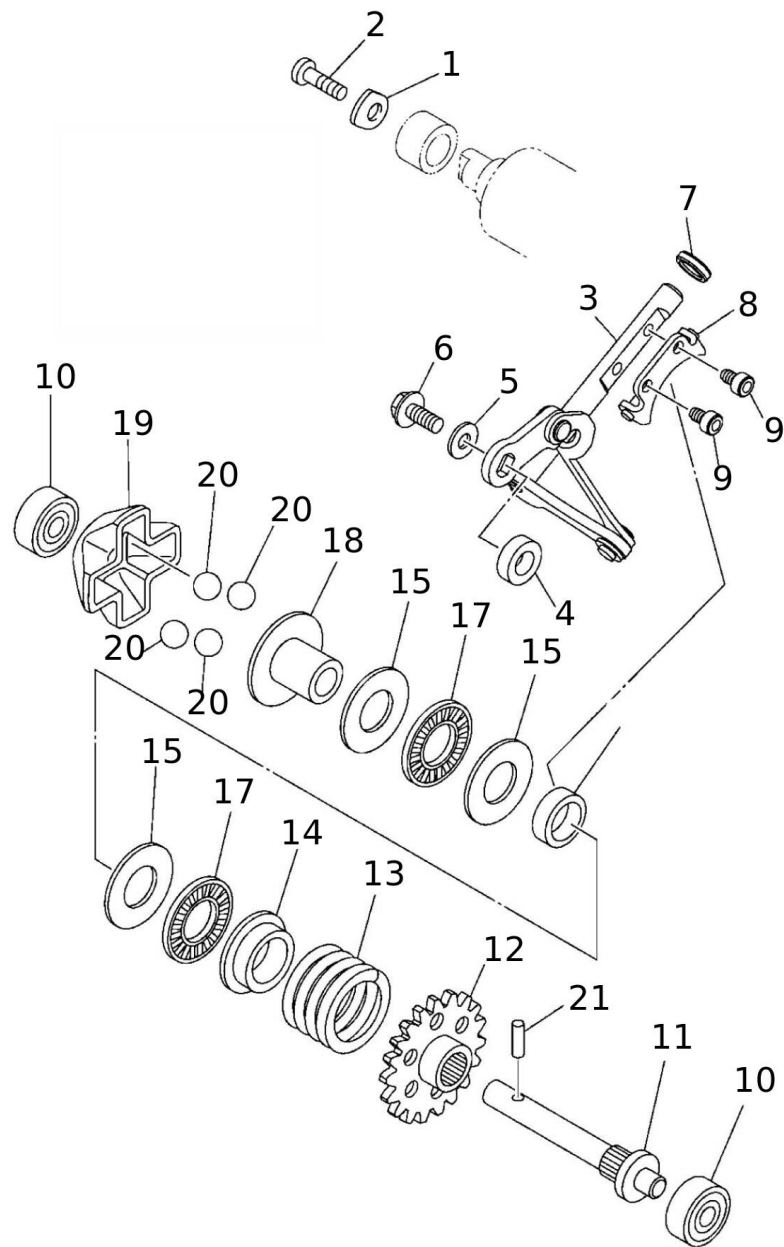

#	Code	Description	Specification	UM	Qty
1	05652005	PIASTRINA		pz	1
2	V0026005	SCREW		pz	1
3	09264005	PUSH ROD ASSY		pz	1
4	05655005	COLLAR		pz	1
5	05656005	WASHER PLATE		pz	1
6	07812005	BOLT WITH WASHER		pz	1
7	05636005	OIL SEAL		pz	1
8	05659005	FORK GOVERNOR		pz	1
9	05660005	BOLT HEXAGON SOCKET HEAD		pz	2
10	05661005	BEARING		pz	2
11	05662005	SHAFT GOVERNOR		pz	1
12	05663005	GEAR GOVERNOR		pz	1
13	05674005	SPRING COMPRESSION		pz	1
14	05665005	BUSH		pz	1
15	05666005	WASHER PLATE		pz	3
16	05667005	RING		pz	1
17	05668005	BEARING		pz	2
18	05669005	BUSH		pz	1
19	05670005	FERMO		pz	1
20	05671005	SFERA		pz	4
21	05672005	PIN DOWEL		pz	1
22	05673005	BUSH	AP	pz	1