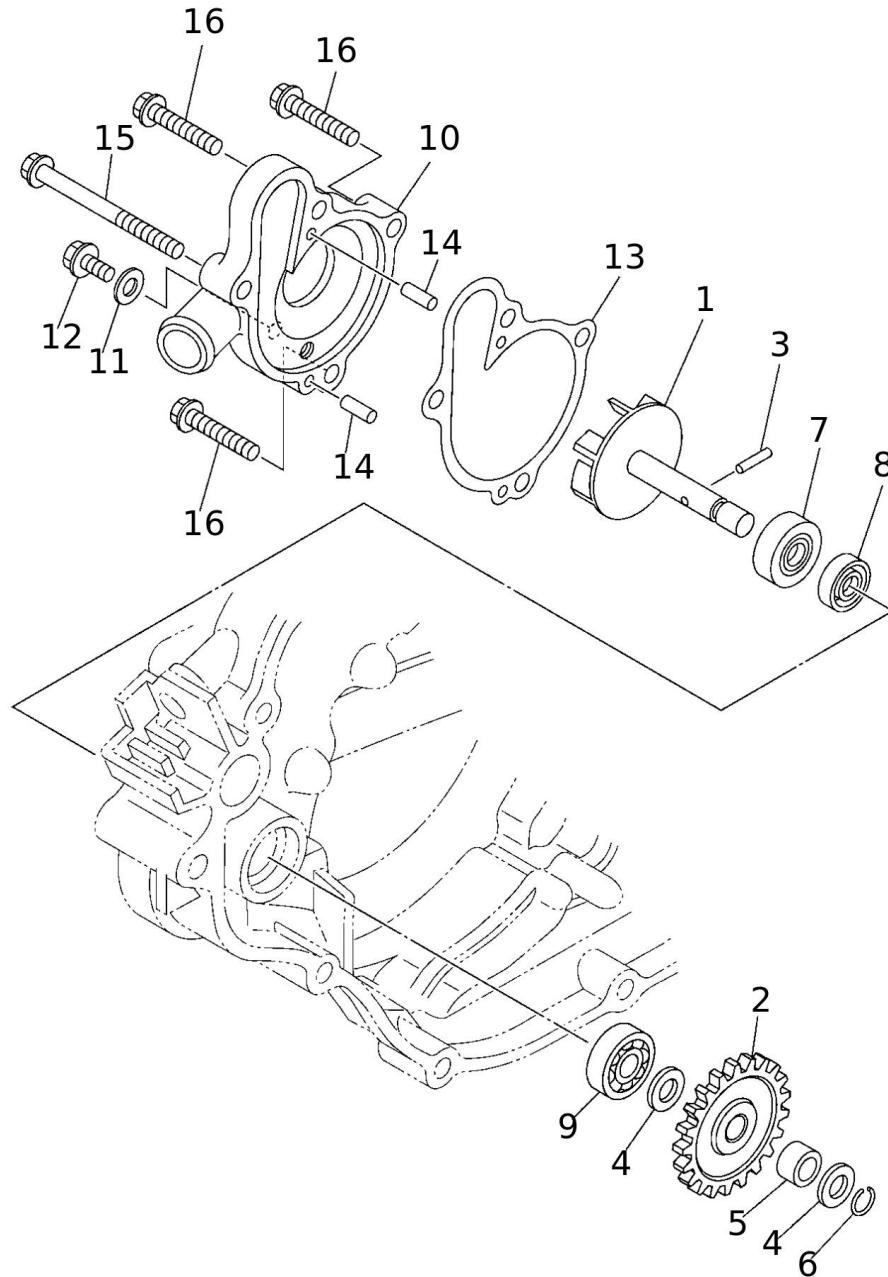

#	Code	Description	Specification	UM	Qty
1	05694005	IMPELLER SHAFT ASSY		pz	1
2	05695005	GEAR IMPELLER SHAFT		pz	1
3	05696005	PIN DOWEL		pz	1
4	05697005	WASHER PLATE		pz	2
5	05698005	BUSH		pz	1
6	05699005	CIRCLIP		pz	1
7	05700005	OIL SEAL		pz	1
8	05701005	OIL SEAL		pz	1
9	05661005	BEARING	UR KOYO	pz	1
9	05703005	BEARING	UR NMB	pz	1
10	05704005	COVER HOUSING		pz	1
11	05705005	RONDELLA RAME 11.2X6X1		pz	1
12	05706005	BOLT FLANGE		pz	1
13	05707005	GASKET HOUSING COVER 2		pz	1
14	05708005	PERNO DI CENTRAGGIO		pz	2
15	09315005	BOLT FLANGE DEEP RECESS		pz	1
16	06708005	BOLT FLANGE DEEP RECESS		pz	3