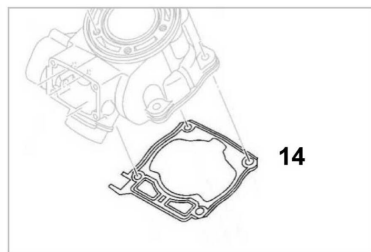

#	Code	Description	Specification	UM	Qty
1	06114005	PARAPOLVERE AMMORTIZZATORE		pz	1
2	05912005	PLATE FRICTION		pz	8
3	05911005	PLATE CLUTCH 2		pz	7
4	05621005	O-RING		pz	1
5	05620005	O-RING		pz	1
6	06424005	PISTON ASSY (STD)		pz	1
7	06429005	CONNECTING ROD ASSY		pz	1
8	05867005	GASKET CRANKCASE COVER LEFT		pz	1
9	05882005	GASKET CRANKCASE COVER		pz	1
10	05874005	GASKET CRANKCASE COVER RIGHT		pz	1
11	05707005	GASKET HOUSING COVER 2		pz	1
12	10217005	CANDELA NGK BR-9EVX		pz	1
13	09500005	AIR FILTER OFF-ROAD 2T MY23		pz	1
14	05623005	GASKET CYLINDER		pz	1
15	07413005	REAR SPROCKET 520 Z46 XE 125	XE	pz	1
16	06268005	CHAIN 520 114 LINKS WITH MASTER JOINT	XE	pz	1
17	05960005	PINION Z13		pz	1
18	06201005	SPOKE SET FRONT		pz	1
19	06263005	SPOKE SET REAR		pz	1
20	08739005	PASTIGLIE FRENO ANT		pz	1
21	06277005	BRAKE PAD KIT 2		pz	1
22	09225020	KIT MINUTERIE OFF-ROAD		pz	1