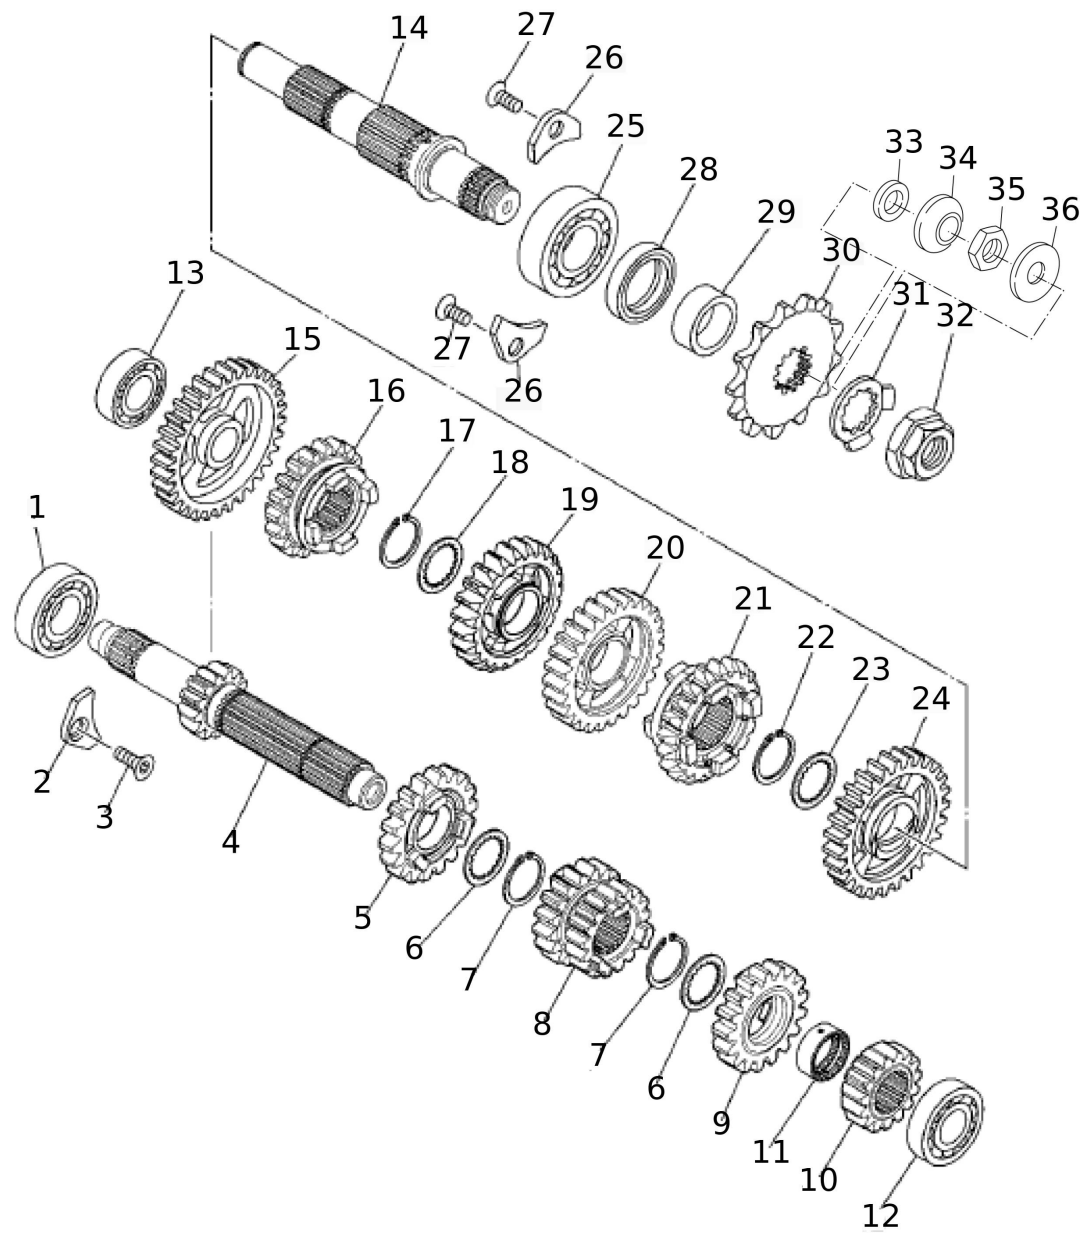

#	Code	Description	Specification	UM	Qty
1	05931005	BEARING		pz	1
2	05932005	PIASTRINA COPERTURA CUSCINETTO		pz	1
3	05933005	SCREW		pz	1
4	09270005	AXLE MAIN (13T)		pz	1
5	09271005	GEAR 6TH PINION (18T)		pz	1
6	05948005	WASHER PLATE		pz	1
7	01770005	CIRCLIP		pz	1
8	09272005	GEAR 3RD PINION (17T/17T)		pz	1
9	09273005	GEAR 5TH PINION (17T)		pz	1
10	09274005	GEAR 2ND PINION (15T)		pz	1
11	06887005	BUSH		pz	1
12	05942005	BEARING		pz	1
13	05943005	BEARING		pz	1
14	09275005	AXLE DRIVE		pz	1
15	05945005	GEAR 1ST WHEEL (31T)		pz	1
16	09276005	GEAR 6TH WHEEL (19T)		pz	1
17	01770005	CIRCLIP		pz	1
18	05948005	WASHER PLATE		pz	1
19	09277005	GEAR 4TH WHEEL (23T)		pz	1
20	09278005	GEAR 3RD WHEEL (27T)		pz	1
21	09279005	GEAR 5TH WHEEL (20T)		pz	1
22	05952005	CIRCLIP		pz	1
23	05953005	WASHER PLATE		pz	1
24	09280005	GEAR 2ND WHEEL (29T)		pz	1
25	05955005	BEARING		pz	1
26	05932005	PIASTRINA COPERTURA CUSCINETTO		pz	1
27	05933005	SCREW		pz	1
28	05958005	OIL SEAL		pz	1
29	05959005	COLLAR		pz	1
30	05960005	PINION Z13		pz	1
31	05961005	WASHER LOCK	Accessory	pz	1
32	05962005	NUT	Accessory	pz	1
33	07398005	FRONT SPROCKET RUBBER DISC XE	STD	pz	1
34	07392005	SPRING	STD	pz	1
35	07399005	LOWERED NUT M18x1	STD	pz	1
36	07400005	BUSHING	STD	pz	1