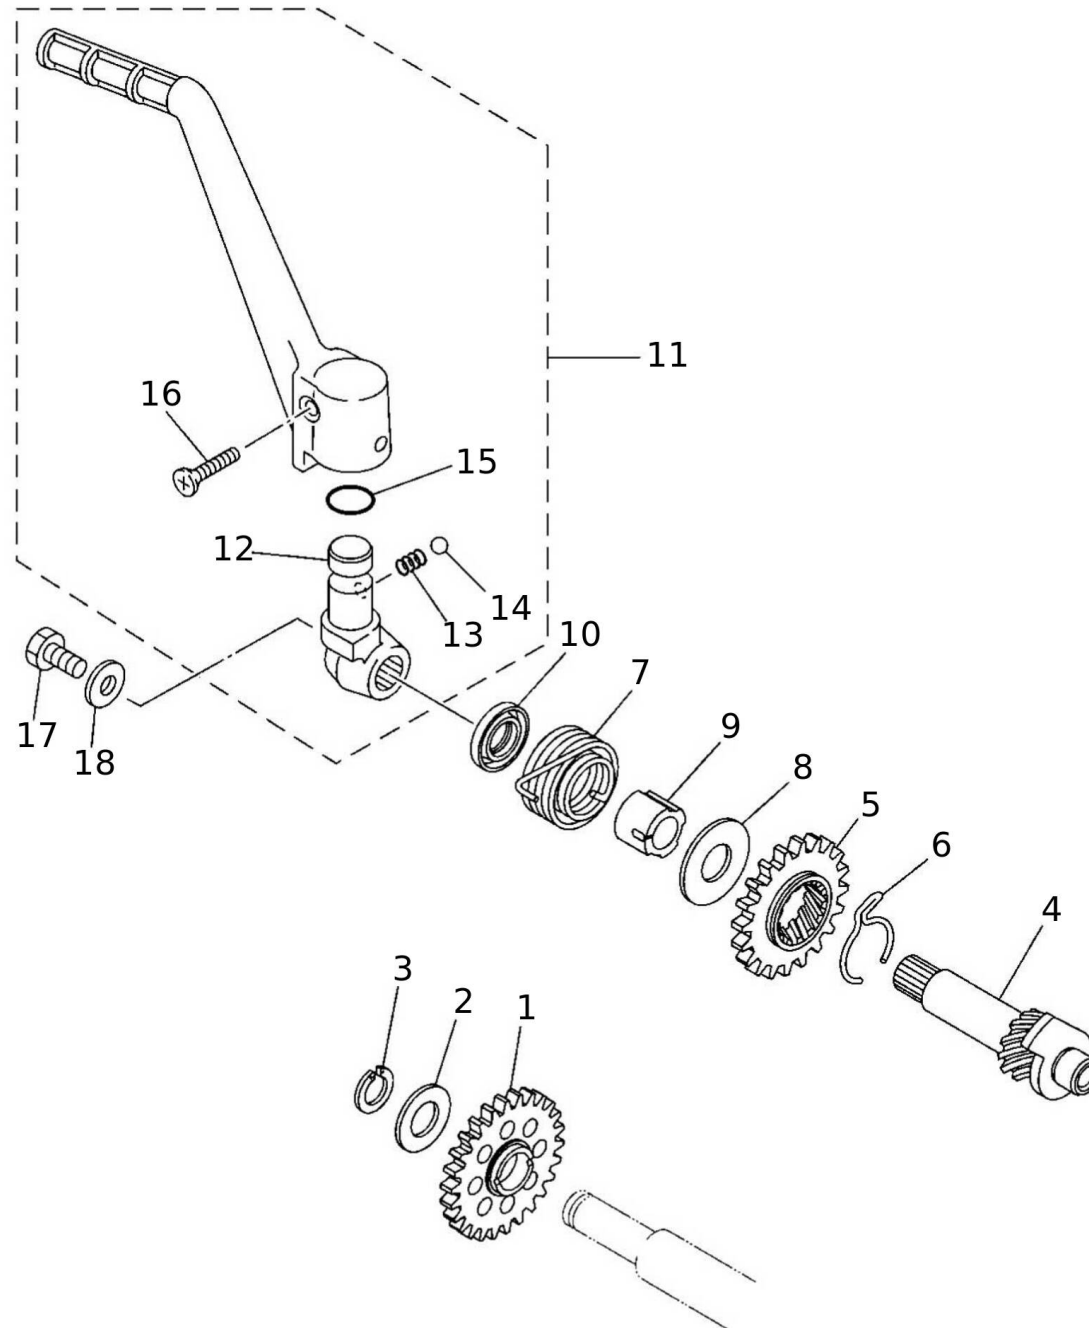

#	Code	Description	Specification	UM	Qty
1	05888005	GEAR KICK IDLE		pz	1
2	05889005	WASHER PLATE		pz	1
3	05890005	CIRCLIP		pz	1
4	09281005	KICK AXLE ASSY		pz	1
5	05892005	GEAR KICK		pz	1
6	05893005	CLIP		pz	1
7	05894005	SPRING TORSION		pz	1
8	05895005	WASHER PLATE		pz	1
9	05896005	BAR SHIFT FORK GUIDE		pz	1
10	05897005	OIL SEAL		pz	1
11	05898005	KICK CRANK ASSY		pz	1
12	05899005	BOSS KICK CRANK		pz	1
13	05900005	SPRING COMPRESSION		pz	1
14	05901005	SFERA		pz	1
15	05902005	O-RING		pz	1
16	05903005	SCREW COUNTERSUNK		pz	1
17	08663005	BOLT, HEXAGON		pz	1
18	08664005	WASHER, PLATE		pz	1