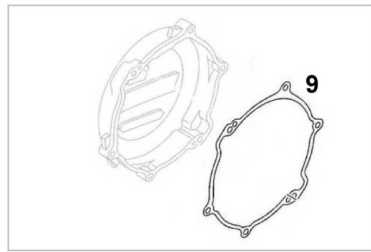

#	Code	Description	Specification	UM	Qty
1	06114005	PARAPOLVERE AMMORTIZZATORE		pz	1
2	05912005	PLATE FRICTION		pz	8
3	05911005	PLATE CLUTCH 2		pz	7
4	05621005	O-RING		pz	1
5	05620005	O-RING		pz	1
6	06424005	PISTON ASSY (STD)		pz	1
7	06429005	CONNECTING ROD ASSY		pz	1
8	05867005	GASKET CRANKCASE COVER LEFT		pz	1
9	05882005	GASKET CRANKCASE COVER		pz	1
10	05874005	GASKET CRANKCASE COVER RIGHT		pz	1
11	05707005	GASKET HOUSING COVER 2		pz	1
12	10217005	CANDELA NGK BR-9EVX		pz	1
13	09500005	AIR FILTER OFF-ROAD 2T MY23		pz	1
14	05623005	GASKET CYLINDER		pz	1
15	07413005	REAR SPROCKET 520 Z46 XE 125	XE	pz	1
16	06268005	CHAIN 520 114 LINKS WITH MASTER JOINT	XE	pz	1
17	05960005	PINION Z13		pz	1
18	06201005	SPOKE SET FRONT		pz	1
19	06263005	SPOKE SET REAR		pz	1
20	08739005	PASTIGLIE FRENO ANT		pz	1
21	06277005	BRAKE PAD KIT 2		pz	1
22	09225020	KIT MINUTERIE OFF-ROAD		pz	1