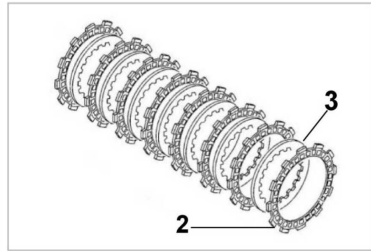

#	Code	Description	Specification	UM	Qty
1	06114005	PARAPOLVERE AMMORTIZZATORE		pz	1
2	05912005	PLATE FRICTION		pz	8
3	05911005	PLATE CLUTCH 2		pz	7
4	05621005	O-RING		pz	1
5	05620005	O-RING		pz	1
6	06424005	PISTON ASSY (STD)		pz	1
7	06429005	CONNECTING ROD ASSY		pz	1
8	05867005	GASKET CRANKCASE COVER LEFT		pz	1
9	05882005	GASKET CRANKCASE COVER		pz	1
10	05874005	GASKET CRANKCASE COVER RIGHT		pz	1
11	05707005	GASKET HOUSING COVER 2		pz	1
12	10217005	CANDELA NGK BR-9EVX		pz	1
13	09500005	AIR FILTER OFF-ROAD 2T MY23		pz	1
14	05623005	GASKET CYLINDER		pz	1
15	07413005	REAR SPROCKET 520 Z46 XE 125	XE	pz	1
16	06268005	CHAIN 520 114 LINKS WITH MASTER JOINT	XE	pz	1
17	05960005	PINION Z13		pz	1
18	06201005	SPOKE SET FRONT		pz	1
19	06263005	SPOKE SET REAR		pz	1
20	08739005	PASTIGLIE FRENO ANT		pz	1
21	06277005	BRAKE PAD KIT 2		pz	1
22	09225020	KIT MINUTERIE OFF-ROAD		pz	1