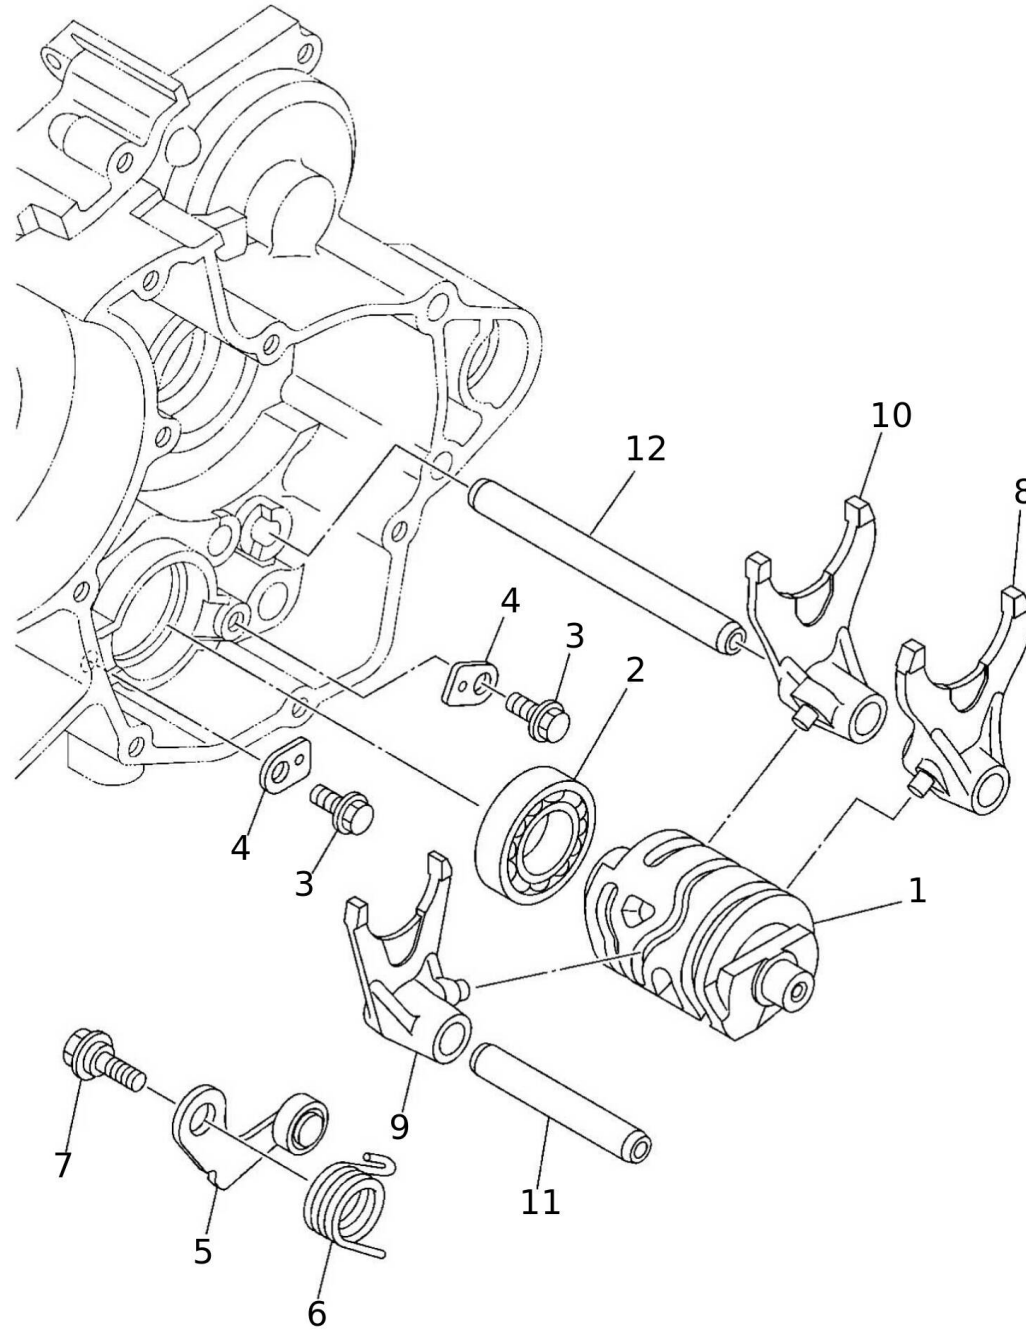

#	Code	Description	Specification	UM	Qty
1	09266005	CAM SHIFT		pz	1
2	05964005	BEARING		pz	1
3	09187005	BOLT WITH WASHER		pz	2
4	05966005	PLATE STOPPER		pz	2
5	05967005	GRUPPO LEVA DI ARRESTO		pz	1
6	09479005	MOLLA LEVA INDEX		pz	1
7	05969005	BOLT		pz	1
8	05970005	FORCHETTA DEL CAMBIO 1		pz	1
9	05971005	FORCHETTA DEL CAMBIO 2		pz	1
10	05972005	FORCHETTA DEL CAMBIO 3		pz	1
11	09268005	BAR SHIFT FORK GUIDE		pz	1
12	09269005	BAR SHIFT FORK GUIDE		pz	1
13	06914005	SPRING COMPRESSION		pz	4