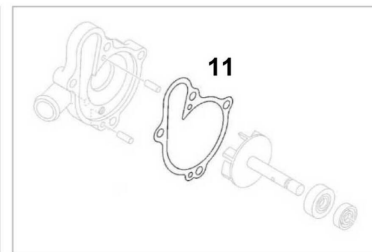

#	Code	Description	Specification	UM	Qty
1	06114005	PARAPOLVERE AMMORTIZZATORE		pz	1
2	05912005	PLATE FRICTION		pz	8
3	05911005	PLATE CLUTCH 2		pz	7
4	05621005	O-RING		pz	1
5	05620005	O-RING		pz	1
6	06424005	PISTON ASSY (STD)		pz	1
7	06429005	CONNECTING ROD ASSY		pz	1
8	05867005	GASKET CRANKCASE COVER LEFT		pz	1
9	05882005	GASKET CRANKCASE COVER		pz	1
10	05874005	GASKET CRANKCASE COVER RIGHT		pz	1
11	05707005	GASKET HOUSING COVER 2		pz	1
12	10217005	CANDELA NGK BR-9EVX		pz	1
13	09500005	AIR FILTER OFF-ROAD 2T MY23		pz	1
14	05623005	GASKET CYLINDER		pz	1
15	07413005	REAR SPROCKET 520 Z46 XE 125	XE	pz	1
16	06268005	CHAIN 520 114 LINKS WITH MASTER JOINT	XE	pz	1
17	05960005	PINION Z13		pz	1
18	06201005	SPOKE SET FRONT		pz	1
19	06263005	SPOKE SET REAR		pz	1
20	08739005	PASTIGLIE FRENO ANT		pz	1
21	06277005	BRAKE PAD KIT 2		pz	1
22	09225020	KIT MINUTERIE OFF-ROAD		pz	1