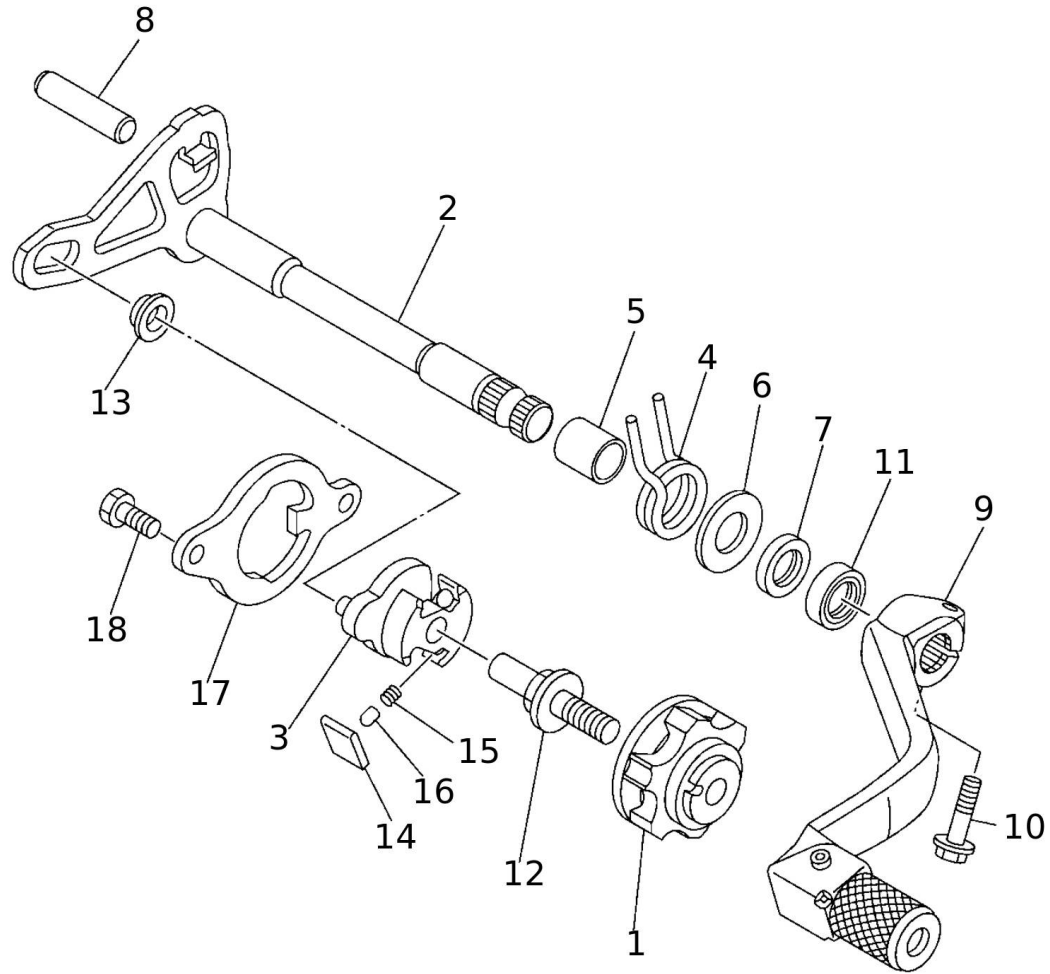

#	Code	Description	Specification	UM	Qty
1	05906005	GEAR, PRIMARY DRIVE		pz	1
2	05907005	COLLAR		pz	1
3	05908005	BOLT FLANGE		pz	1
4	05909005	PRIMARY DRIVEN GEAR COMP.		pz	1
5	05910005	BOSS CLUTCH		pz	1
6	05911005	PLATE CLUTCH 2		pz	7
7	05912005	PLATE FRICTION		pz	8
8	05913005	PLATE PRESSURE 1		pz	1
9	09262005	SPRING COMPRESSION		pz	5
10	05915005	SCREW WITH WASHER		pz	5
11	05916005	WASHER PLATE		pz	1
12	05917005	BAR SHIFT FORK GUIDE		pz	1
13	05918005	BEARING		pz	1
14	05916005	WASHER PLATE		pz	1
15	05920005	WASHER LOCK		pz	1
16	05921005	DADO		pz	1
17	05922005	ASTA DI SPINTA 1		pz	1
18	05923005	BEARING		pz	1
19	05924005	WASHER PLATE		pz	1
20	05699005	CIRCLIP		pz	1
21	05926005	SFERA		pz	1
22	09263005	ROD PUSH		pz	1
23	05928005	PUSH LEVER ASSY		pz	1
24	05929005	BEARING		pz	1
25	05930005	OIL SEAL		pz	1

#	Code	Description	Specification	UM	Qty
1	05652005	PIASTRINA		pz	1
2	V0026005	SCREW		pz	1
3	09264005	PUSH ROD ASSY		pz	1
4	05655005	COLLAR		pz	1
5	05656005	WASHER PLATE		pz	1
6	07812005	BOLT WITH WASHER		pz	1
7	05636005	OIL SEAL		pz	1
8	05659005	FORK GOVERNOR		pz	1
9	05660005	BOLT HEXAGON SOCKET HEAD		pz	2
10	05661005	BEARING		pz	2
11	05662005	SHAFT GOVERNOR		pz	1
12	05663005	GEAR GOVERNOR		pz	1
13	05674005	SPRING COMPRESSION		pz	1
14	05665005	BUSH		pz	1
15	05666005	WASHER PLATE		pz	3
16	05667005	RING		pz	1
17	05668005	BEARING		pz	2
18	05669005	BUSH		pz	1
19	05670005	FERMO		pz	1
20	05671005	SFERA		pz	4
21	05672005	PIN DOWEL		pz	1
22	05673005	BUSH	AP	pz	1