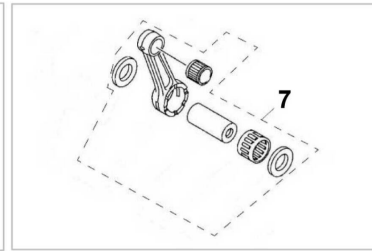

#	Code	Description	Specification	UM	Qty
1	06114005	PARAPOLVERE AMMORTIZZATORE		pz	1
2	05912005	PLATE FRICTION		pz	8
3	05911005	PLATE CLUTCH 2		pz	7
4	05621005	O-RING		pz	1
5	05620005	O-RING		pz	1
6	06424005	PISTON ASSY (STD)		pz	1
7	06429005	CONNECTING ROD ASSY		pz	1
8	05867005	GASKET CRANKCASE COVER LEFT		pz	1
9	05882005	GASKET CRANKCASE COVER		pz	1
10	05874005	GASKET CRANKCASE COVER RIGHT		pz	1
11	05707005	GASKET HOUSING COVER 2		pz	1
12	10217005	CANDELA NGK BR-9EVX		pz	1
13	09500005	AIR FILTER OFF-ROAD 2T MY23		pz	1
14	05623005	GASKET CYLINDER		pz	1
15	07413005	REAR SPROCKET 520 Z46 XE 125	XE	pz	1
16	06268005	CHAIN 520 114 LINKS WITH MASTER JOINT	XE	pz	1
17	05960005	PINION Z13		pz	1
18	06201005	SPOKE SET FRONT		pz	1
19	06263005	SPOKE SET REAR		pz	1
20	08739005	PASTIGLIE FRENO ANT		pz	1
21	06277005	BRAKE PAD KIT 2		pz	1
22	09225020	KIT MINUTERIE OFF-ROAD		pz	1