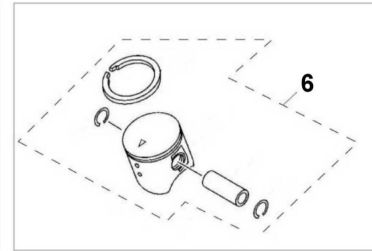

#	Code	Description	Specification	UM	Qty
1	06114005	PARAPOLVERE AMMORTIZZATORE		pz	1
2	05912005	PLATE FRICTION		pz	8
3	05911005	PLATE CLUTCH 2		pz	7
4	05621005	O-RING		pz	1
5	05620005	O-RING		pz	1
6	06424005	PISTON ASSY (STD)		pz	1
7	06429005	CONNECTING ROD ASSY		pz	1
8	05867005	GASKET CRANKCASE COVER LEFT		pz	1
9	05882005	GASKET CRANKCASE COVER		pz	1
10	05874005	GASKET CRANKCASE COVER RIGHT		pz	1
11	05707005	GASKET HOUSING COVER 2		pz	1
12	10217005	CANDELA NGK BR-9EVX		pz	1
13	09500005	AIR FILTER OFF-ROAD 2T MY23		pz	1
14	05623005	GASKET CYLINDER		pz	1
15	07413005	REAR SPROCKET 520 Z46 XE 125	XE	pz	1
16	06268005	CHAIN 520 114 LINKS WITH MASTER JOINT	XE	pz	1
17	05960005	PINION Z13		pz	1
18	06201005	SPOKE SET FRONT		pz	1
19	06263005	SPOKE SET REAR		pz	1
20	08739005	PASTIGLIE FRENO ANT		pz	1
21	06277005	BRAKE PAD KIT 2		pz	1
22	09225020	KIT MINUTERIE OFF-ROAD		pz	1