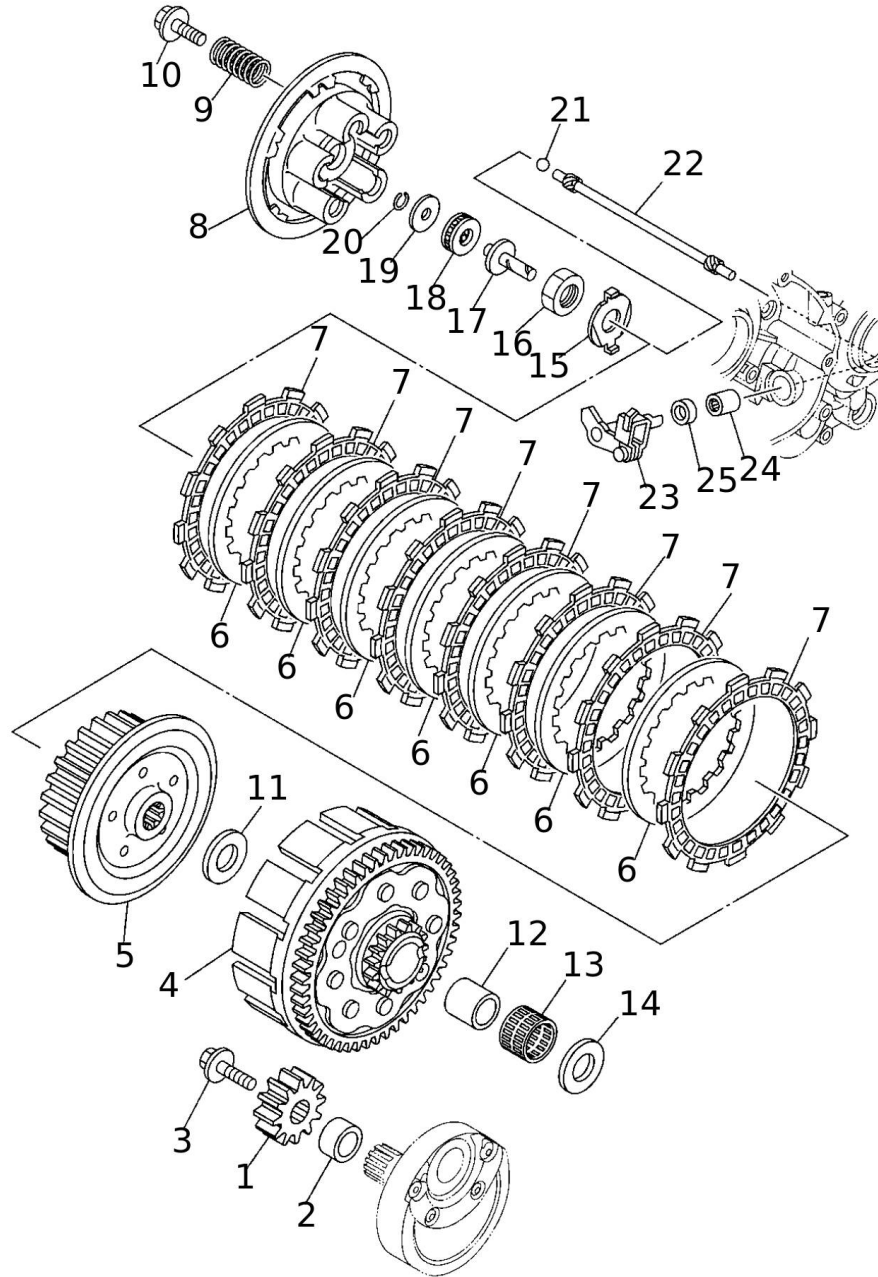

#	Code	Description	Specification	UM	Qty
1	05906005	GEAR, PRIMARY DRIVE		pz	1
2	05907005	COLLAR		pz	1
3	05908005	BOLT FLANGE		pz	1
4	05909005	PRIMARY DRIVEN GEAR COMP.		pz	1
5	05910005	BOSS CLUTCH		pz	1
6	05911005	PLATE CLUTCH 2		pz	7
7	05912005	PLATE FRICTION		pz	8
8	05913005	PLATE PRESSURE 1		pz	1
9	09262005	SPRING COMPRESSION		pz	5
10	05915005	SCREW WITH WASHER		pz	5
11	05916005	WASHER PLATE		pz	1
12	05917005	BAR SHIFT FORK GUIDE		pz	1
13	05918005	BEARING		pz	1
14	05916005	WASHER PLATE		pz	1
15	05920005	WASHER LOCK		pz	1
16	05921005	DADO		pz	1
17	05922005	ASTA DI SPINTA 1		pz	1
18	05923005	BEARING		pz	1
19	05924005	WASHER PLATE		pz	1
20	05699005	CIRCLIP		pz	1
21	05926005	SFERA		pz	1
22	09263005	ROD PUSH		pz	1
23	05928005	PUSH LEVER ASSY		pz	1
24	05929005	BEARING		pz	1
25	05930005	OIL SEAL		pz	1