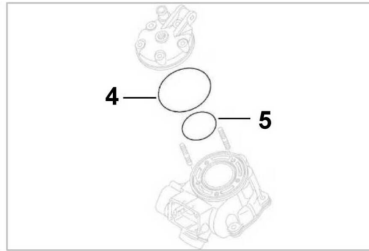

#	Code	Description	Specification	UM	Qty
1	06114005	PARAPOLVERE AMMORTIZZATORE		pz	1
2	05912005	PLATE FRICTION		pz	8
3	05911005	PLATE CLUTCH 2		pz	7
4	05621005	O-RING		pz	1
5	05620005	O-RING		pz	1
6	06424005	PISTON ASSY (STD)		pz	1
7	06429005	CONNECTING ROD ASSY		pz	1
8	05867005	GASKET CRANKCASE COVER LEFT		pz	1
9	05882005	GASKET CRANKCASE COVER		pz	1
10	05874005	GASKET CRANKCASE COVER RIGHT		pz	1
11	05707005	GASKET HOUSING COVER 2		pz	1
12	10217005	CANDELA NGK BR-9EVX		pz	1
13	09500005	AIR FILTER OFF-ROAD 2T MY23		pz	1
14	05623005	GASKET CYLINDER		pz	1
15	07413005	REAR SPROCKET 520 Z46 XE 125	XE	pz	1
16	06268005	CHAIN 520 114 LINKS WITH MASTER JOINT	XE	pz	1
17	05960005	PINION Z13		pz	1
18	06201005	SPOKE SET FRONT		pz	1
19	06263005	SPOKE SET REAR		pz	1
20	08739005	PASTIGLIE FRENO ANT		pz	1
21	06277005	BRAKE PAD KIT 2		pz	1
22	09225020	KIT MINUTERIE OFF-ROAD		pz	1