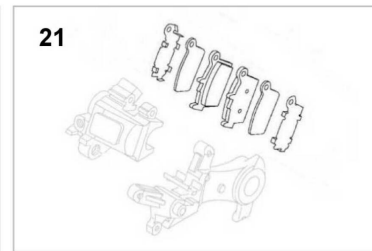

#	Code	Description	Specification	UM	Qty
1	06114005	PARAPOLVERE AMMORTIZZATORE		pz	1
2	05912005	PLATE FRICTION		pz	8
3	05911005	PLATE CLUTCH 2		pz	7
4	05621005	O-RING		pz	1
5	05620005	O-RING		pz	1
6	06424005	PISTON ASSY (STD)		pz	1
7	06429005	CONNECTING ROD ASSY		pz	1
8	05867005	GASKET CRANKCASE COVER LEFT		pz	1
9	05882005	GASKET CRANKCASE COVER		pz	1
10	05874005	GASKET CRANKCASE COVER RIGHT		pz	1
11	05707005	GASKET HOUSING COVER 2		pz	1
12	10217005	CANDELA NGK BR-9EVX		pz	1
13	09500005	AIR FILTER OFF-ROAD 2T MY23		pz	1
14	05623005	GASKET CYLINDER		pz	1
15	07413005	REAR SPROCKET 520 Z46 XE 125	XE	pz	1
16	06268005	CHAIN 520 114 LINKS WITH MASTER JOINT	XE	pz	1
17	05960005	PINION Z13		pz	1
18	06201005	SPOKE SET FRONT		pz	1
19	06263005	SPOKE SET REAR		pz	1
20	08739005	PASTIGLIE FRENO ANT		pz	1
21	06277005	BRAKE PAD KIT 2		pz	1
22	09225020	KIT MINUTERIE OFF-ROAD		pz	1