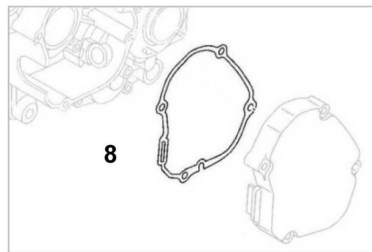

#	Code	Description	Specification	UM	Qty
1	06114005	PARAPOLVERE AMMORTIZZATORE		pz	1
2	05912005	PLATE FRICTION		pz	8
3	05911005	PLATE CLUTCH 2		pz	7
4	05621005	O-RING		pz	1
5	05620005	O-RING		pz	1
6	06424005	PISTON ASSY (STD)		pz	1
7	06429005	CONNECTING ROD ASSY		pz	1
8	05867005	GASKET CRANKCASE COVER LEFT		pz	1
9	05882005	GASKET CRANKCASE COVER		pz	1
10	05874005	GASKET CRANKCASE COVER RIGHT		pz	1
11	05707005	GASKET HOUSING COVER 2		pz	1
12	10217005	CANDELA NGK BR-9EVX		pz	1
13	09500005	AIR FILTER OFF-ROAD 2T MY23		pz	1
14	05623005	GASKET CYLINDER		pz	1
15	07413005	REAR SPROCKET 520 Z46 XE 125	XE	pz	1
16	06268005	CHAIN 520 114 LINKS WITH MASTER JOINT	XE	pz	1
17	05960005	PINION Z13		pz	1
18	06201005	SPOKE SET FRONT		pz	1
19	06263005	SPOKE SET REAR		pz	1
20	08739005	PASTIGLIE FRENO ANT		pz	1
21	06277005	BRAKE PAD KIT 2		pz	1
22	09225020	KIT MINUTERIE OFF-ROAD		pz	1