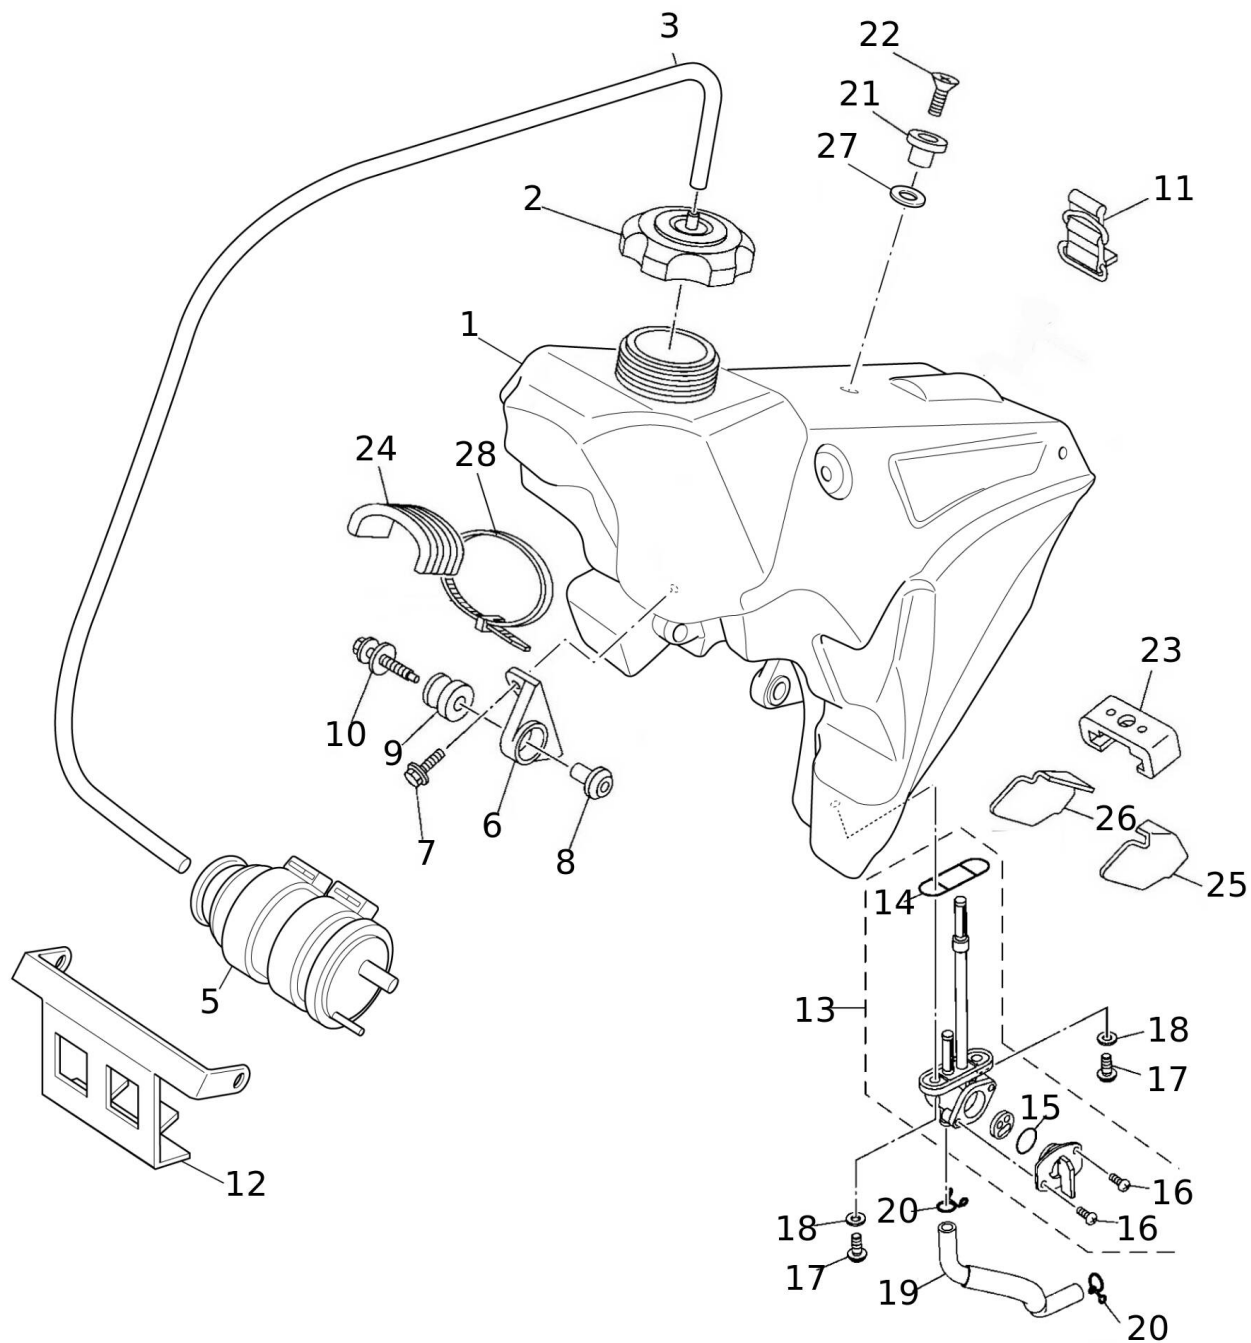

#	Code	Description	Specification	UM	Qty
1	06446005	FUEL TANK XX/XE		pz	1
2	06606005	FUEL TANK CAP XX/XE		pz	1
3	09850005	PIPE ROLLER BLACK		pz	1
4	09644005	T-JUNCTION 5 MM		pz	3
5	NC450-0151	CANISTER NC450		pz	1
6	06171005	HOLDER DAMPER		pz	2
7	06157005	BOLT FLANGE		pz	4
8	06173005	WASHER SPECIAL		pz	2
9	06174005	GROMMET		pz	2
10	V0041005	BOLT WITH WASHER		pz	2
11	06176005	BAND TANK FITTING 1		pz	1
12	07435005	HOLDER		pz	1
13	V0042005	FUEL COCK ASSY 1		pz	1
14	06179005	GUARNIZIONE		pz	1
15	06180005	SEAL COCK		pz	1
16	06181005	SCREW PAN HEAD		pz	2
17	06182005	SCREW		pz	2
18	06183005	WASHER PLATE		pz	2
19	09859005	HOSE GREY COPOLAN UML 7 x 12		pz	1
20	07533005	Double wire hose clamp		pz	2
21	06186005	FISSAGGIO ANTERIORE SELLA		pz	1
22	06187005	SCREW FLAT HEAD		pz	1
23	06188005	DAMPER LOCATING 1		pz	1
24	06189005	DAMPER LOCATING 2		pz	1
25	06191005	DAMPER LOCATING 3		pz	1
26	06192005	DAMPER LOCATING 4		pz	1
27	00807005	WASHER 6X12		pz	1
28	06190005	CLAMP		pz	1