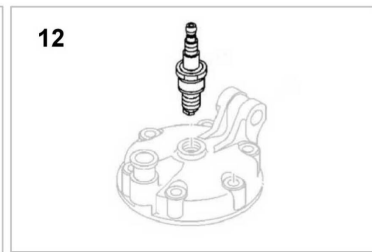

#	Code	Description	Specification	UM	Qty
1	06114005	PARAPOLVERE AMMORTIZZATORE		pz	1
2	05912005	PLATE FRICTION		pz	8
3	05911005	PLATE CLUTCH 2		pz	7
4	05621005	O-RING		pz	1
5	05620005	O-RING		pz	1
6	06424005	PISTON ASSY (STD)		pz	1
7	06429005	CONNECTING ROD ASSY		pz	1
8	05867005	GASKET CRANKCASE COVER LEFT		pz	1
9	05882005	GASKET CRANKCASE COVER		pz	1
10	05874005	GASKET CRANKCASE COVER RIGHT		pz	1
11	05707005	GASKET HOUSING COVER 2		pz	1
12	10217005	CANDELA NGK BR-9EVX		pz	1
13	09500005	AIR FILTER OFF-ROAD 2T MY23		pz	1
14	05623005	GASKET CYLINDER		pz	1
15	07413005	REAR SPROCKET 520 Z46 XE 125	XE	pz	1
16	06268005	CHAIN 520 114 LINKS WITH MASTER JOINT	XE	pz	1
17	05960005	PINION Z13		pz	1
18	06201005	SPOKE SET FRONT		pz	1
19	06263005	SPOKE SET REAR		pz	1
20	08739005	PASTIGLIE FRENO ANT		pz	1
21	06277005	BRAKE PAD KIT 2		pz	1
22	09225020	KIT MINUTERIE OFF-ROAD		pz	1