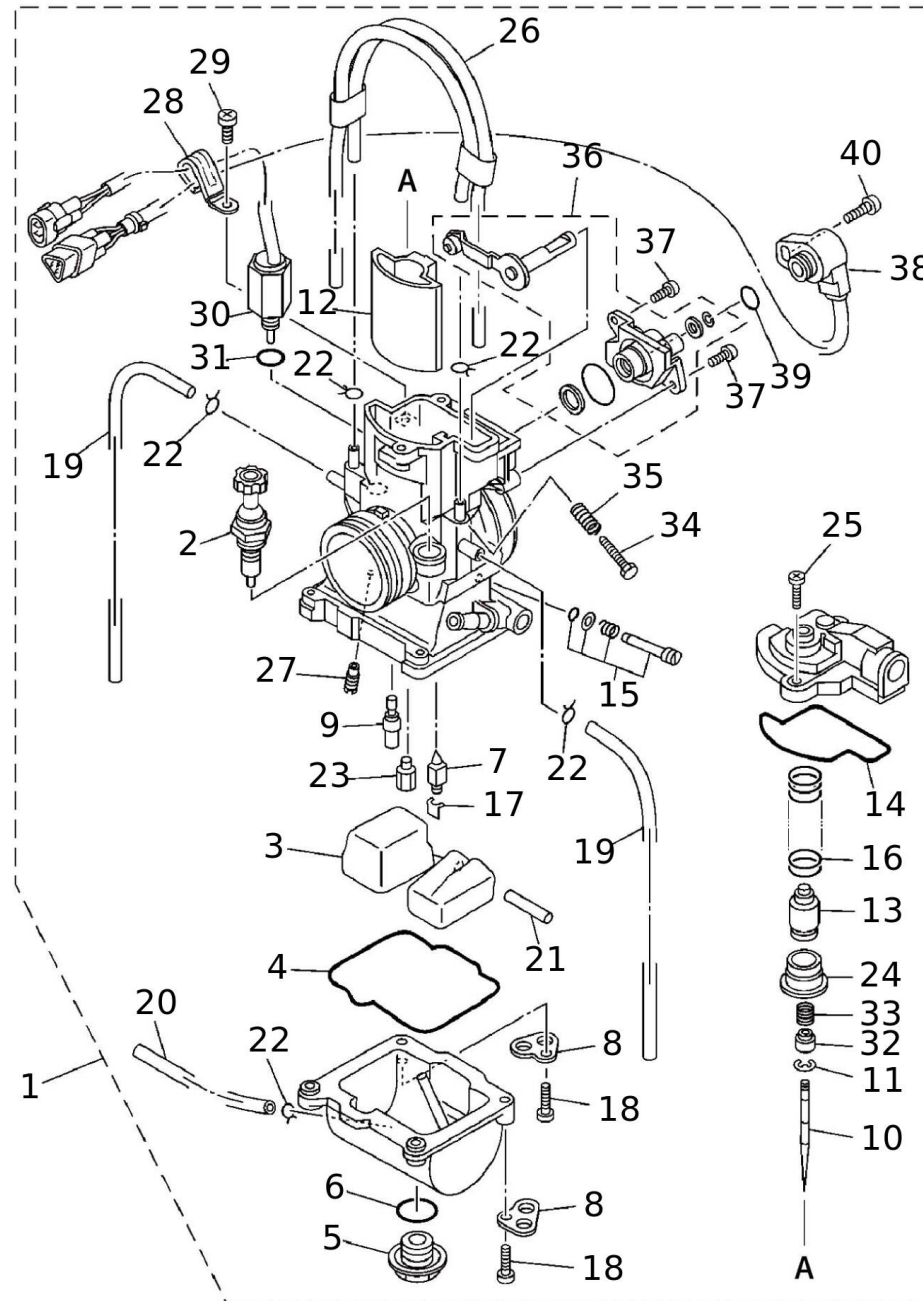

#	Code	Beschreibung	Spezifikation	ME	Anz.
1	08095005	CARBURETOR ASSY 1		pz	1
2	07859005	STARTERKOLBEN		pz	1
3	07860005	SCHWIMMER		pz	1
4	07861005	DICHTUNG SCHWIMMERKAMMER		pz	1
5	07862005	SCHRAUBVERSCHLUSS		pz	1
6	07863005	O-RING		pz	1
7	07864005	VENTIL		pz	1
8	07865005	PIASTRINA		pz	2
9	07866005	.JET, SLOW (#52)	ACCESSORY	pz	1
9	07867005	.JET, SLOW (#62)	ACCESSORY	pz	1
9	07868005	.JET, SLOW (#60)	ACCESSORY	pz	1
9	07869005	.JET, SLOW (#58)	ACCESSORY	pz	1
9	07870005	.JET, SLOW (#55)	STD	pz	1
9	07871005	.JET, SLOW (#50)	ACCESSORY	pz	1
9	07872005	.JET, SLOW (#48)	ACCESSORY	pz	1
9	07873005	.JET, SLOW (#45)	ACCESSORY	pz	1
9	07874005	.JET, SLOW (#42)	ACCESSORY	pz	1
9	07875005	.JET, SLOW (#40)	ACCESSORY	pz	1
9	07876005	.JET, SLOW (#38)	ACCESSORY	pz	1
10	07877005	.NEEDLE (N3EW)	STD	pz	1
10	07878005	.NEEDLE (N89G)	ACCESSORY	pz	1
10	07879005	.NEEDLE (N89H)	ACCESSORY	pz	1
10	07880005	.NEEDLE (N89W)	ACCESSORY	pz	1
10	07881005	.NEEDLE (N89J)	ACCESSORY	pz	1
10	07882005	.NEEDLE (N3CG)	ACCESSORY	pz	1
10	07883005	.NEEDLE (N3CH)	ACCESSORY	pz	1
10	07884005	.NEEDLE (N3CW)	ACCESSORY	pz	1
10	07885005	.NEEDLE (N3CJ)	ACCESSORY	pz	1
10	07886005	.NEEDLE (N3CK)	ACCESSORY	pz	1
10	07887005	.NEEDLE (N3EG)	ACCESSORY	pz	1
10	07888005	.NEEDLE (N3EH)	ACCESSORY	pz	1
10	07889005	.NEEDLE (N3EJ)	ACCESSORY	pz	1
10	07890005	.NEEDLE (N3EK)	ACCESSORY	pz	1
10	07891005	.NEEDLE (N8RH)	ACCESSORY	pz	1
10	07892005	.NEEDLE (N8RW)	ACCESSORY	pz	1
10	07893005	.NEEDLE (N8RJ)	ACCESSORY	pz	1
11	07894005	SICHERUNGSRING		pz	1
12	07895005	VENTIL		pz	1
13	07896005	SUPPORTO		pz	1
14	07897005	GUARNIZIONE		pz	1