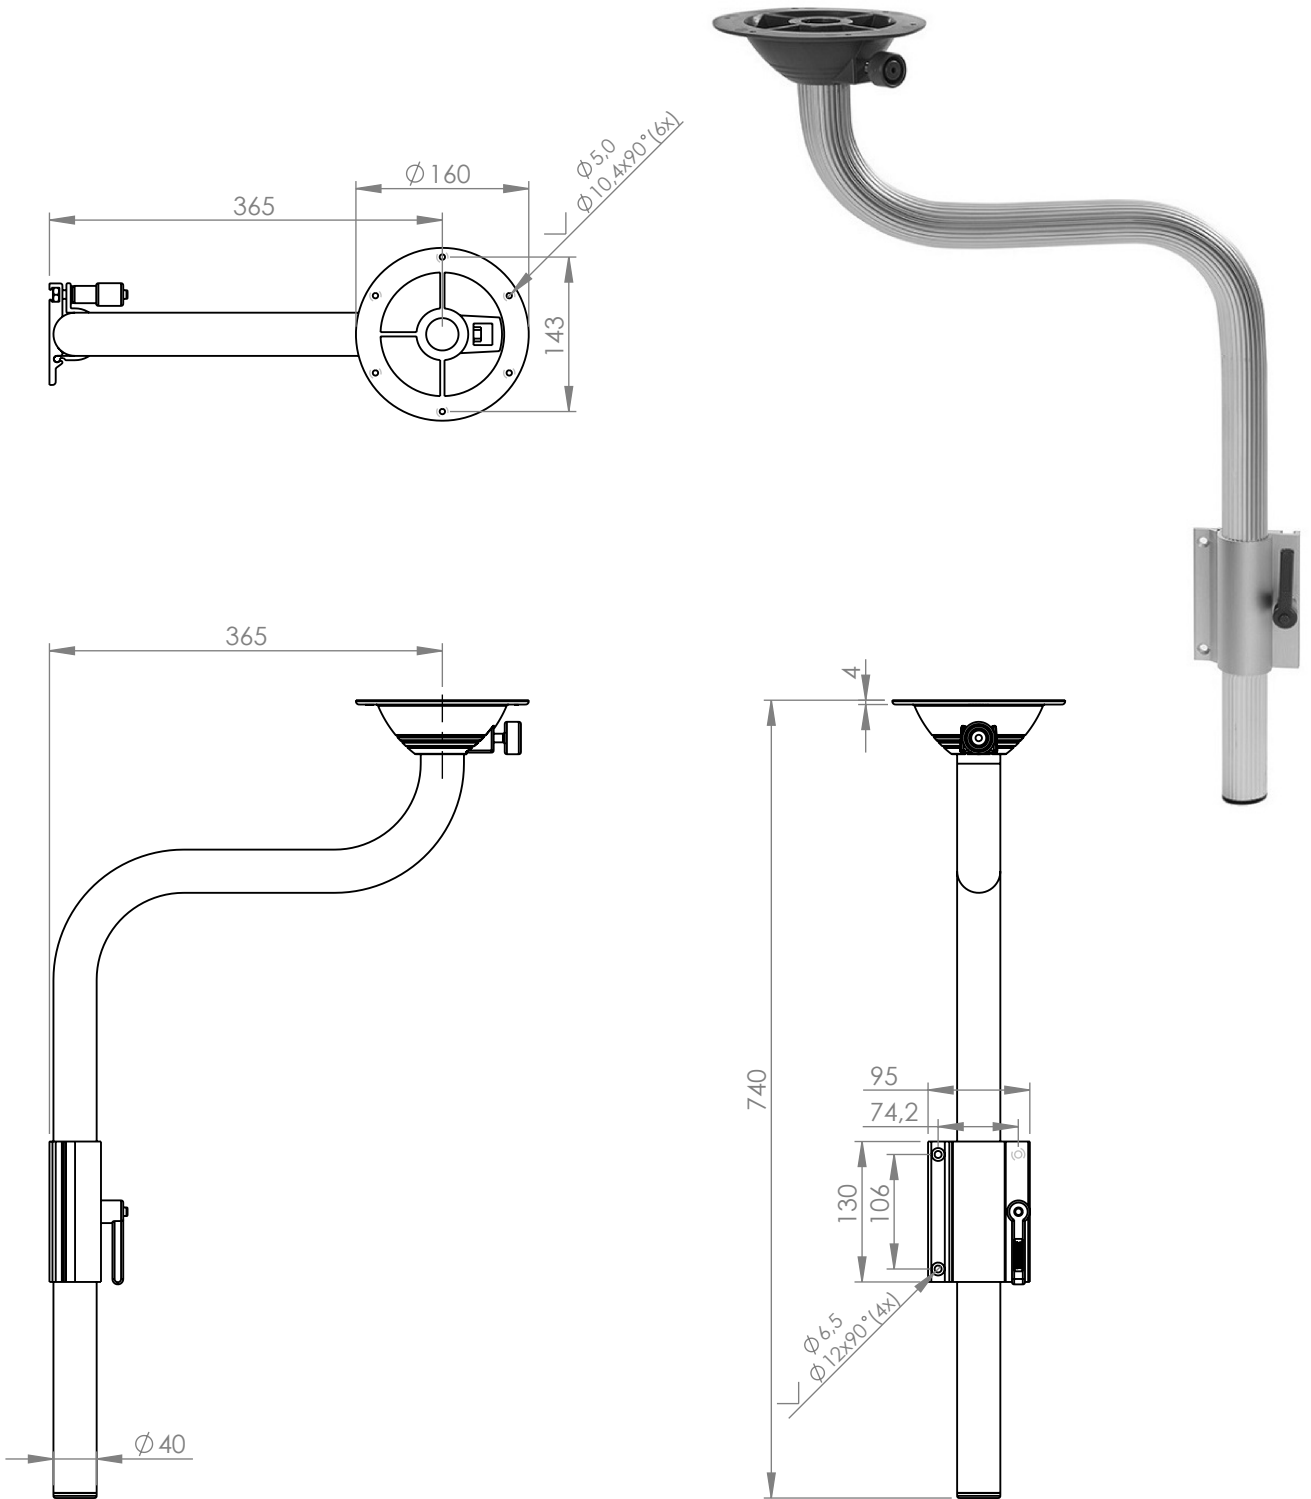

# ATLAS: Swivelling wall mount

## Specifications:

Material and finish:  
Aluminum anodised  
Plastic

Product weight: 1.2 kg  
Rated for loads: up to 25 kg

*Dimensions and data for reference only*

More info:

Art.nr: Z.81470

**ZWAARDVIS**  
[www.zwaardvis.com](http://www.zwaardvis.com)