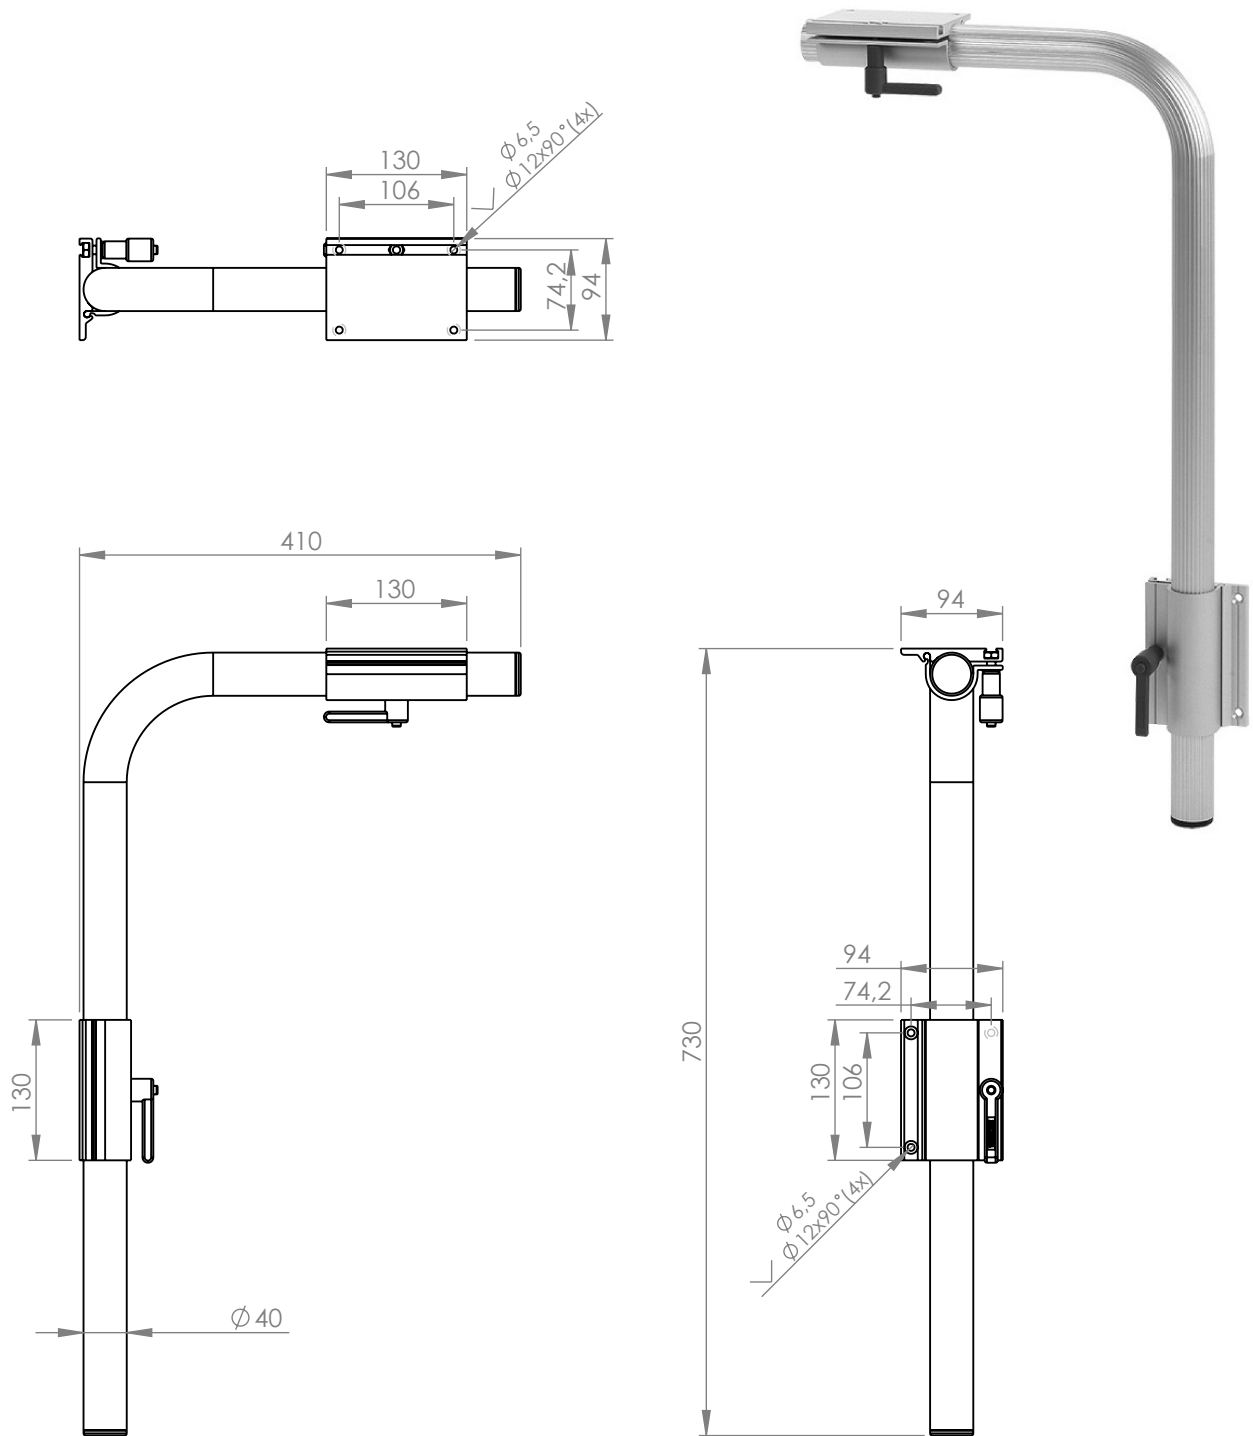

BARISAN: Swivelling wall mount

Specifications:
Material and finish:
Aluminum anodised

Product weight: 1.8 kg
Rated for loads: up to 25 kg

Dimensions and data for reference only

More info:

Art.nr: Z.81480

ZWAARDVIS
www.zwaardvis.com