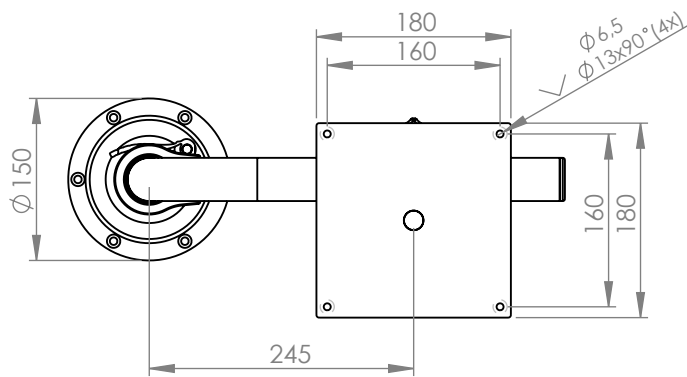

CASCADE: Fixed height floormount

Specifications:

Material and finish:
Aluminum anodised
Steel powdercoated

Product weight: 2,8 kg
Rated for loads: up to 25 kg

Dimensions and data for reference only

More info: