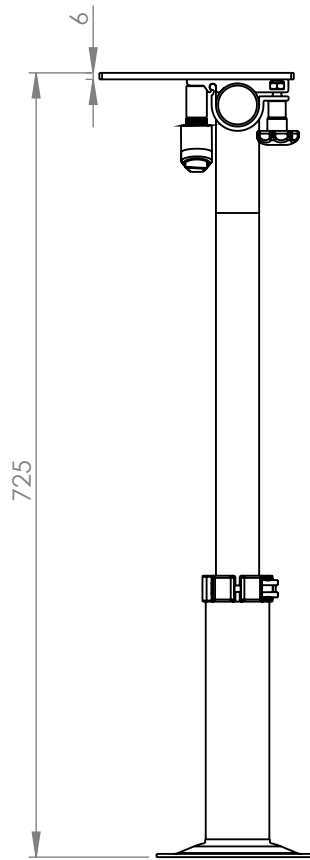

CASCADE: Fixed height floormount

Specifications:

Material and finish:
Aluminum anodised
Steel powdercoated

Product weight: 2,8 kg
Rated for loads: up to 25 kg

Dimensions and data for reference only

More info: