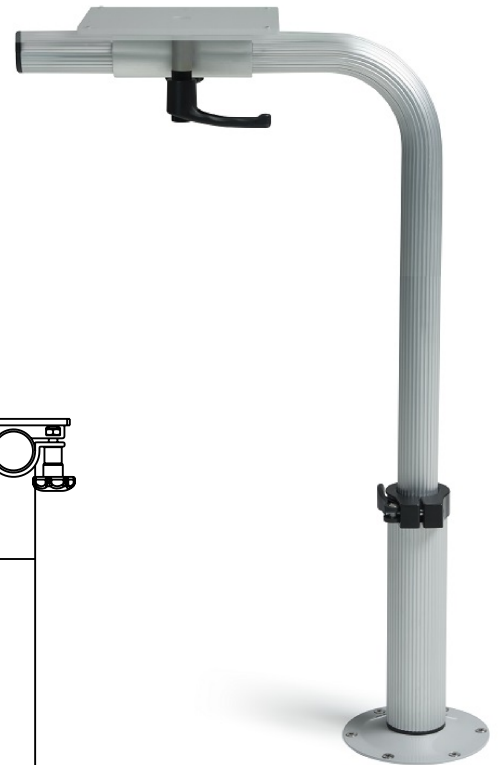

CASCADE: Fixed height floormount

Specifications:

Material and finish:
Aluminum anodised
Steel powdercoated

Product weight: 2,8 kg
Rated for loads: up to 25 kg

Dimensions and data for reference only

More info: