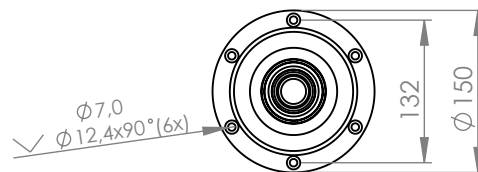

CASCADE: Fixed height floormount

Specifications:

Material and finish:
Aluminum anodised
Steel powdercoated

Product weight: 2,8 kg
Rated for loads: up to 25 kg

Dimensions and data for reference only

More info: