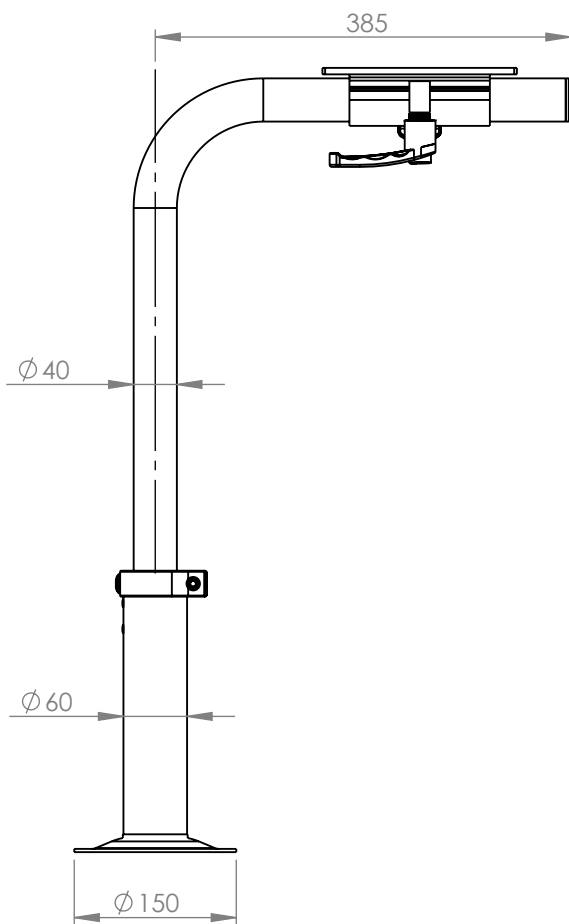

CASCADE: Fixed height floormount

Specifications:

Material and finish:
Aluminum anodised
Steel powdercoated

Product weight: 2,8 kg
Rated for loads: up to 25 kg

Dimensions and data for reference only

More info: