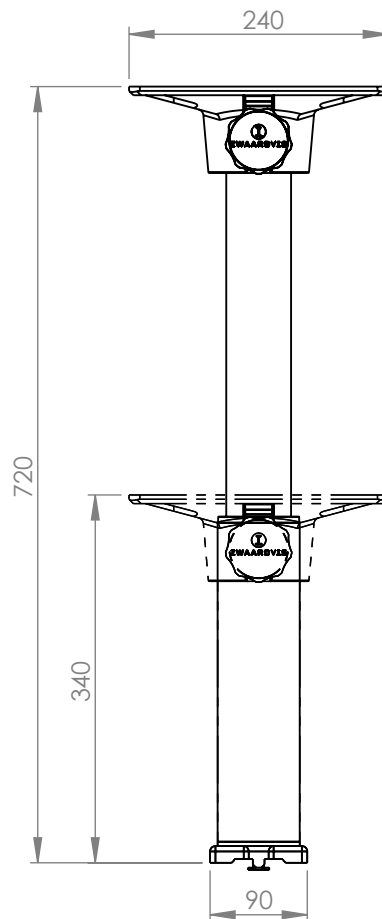

# GLARUS: Adaptable height Airline railmount

## Specifications:

Material and finish:  
Aluminum anodised  
Aluminum powdercoated  
Plastic

Product weight: 2,8 kg  
Rated for loads: up to 25 kg

*Dimensions and data for reference only*

More info:

Art.nr: Z.81440