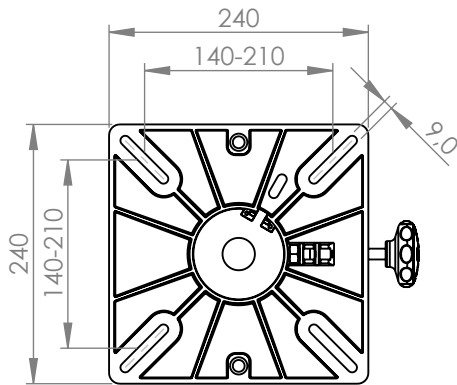

# GLARUS: Adaptable height Airline railmount

## Specifications:

Material and finish:  
Aluminum anodised  
Aluminum powdercoated  
Plastic

Product weight: 2,8 kg  
Rated for loads: up to 25 kg

*Dimensions and data for reference only*

More info:

Art.nr: Z.81440