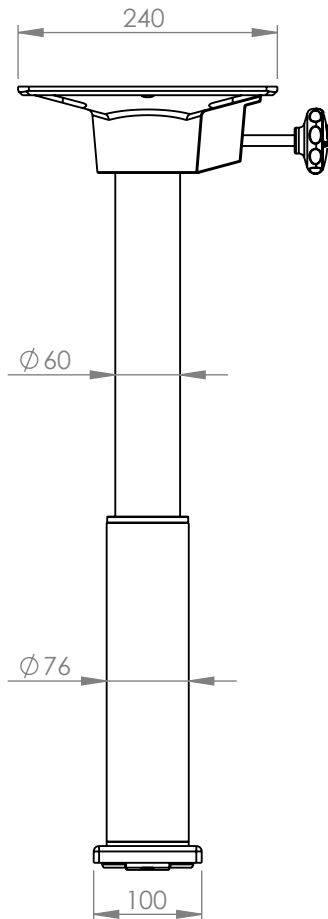

# GLARUS: Adaptable height Airline railmount

## Specifications:

Material and finish:  
Aluminum anodised  
Aluminum powdercoated  
Plastic

Product weight: 2,8 kg  
Rated for loads: up to 25 kg

*Dimensions and data for reference only*

More info:

Art.nr: Z.81440