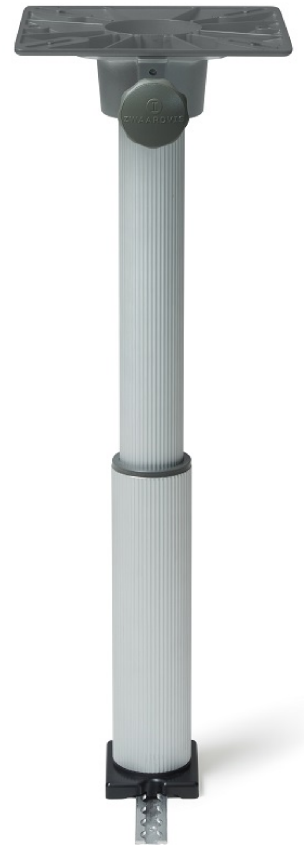

# GLARUS: Adaptable height Airline railmount

## Specifications:

Material and finish:  
Aluminum anodised  
Aluminum powdercoated  
Plastic

Product weight: 2,8 kg  
Rated for loads: up to 25 kg

*Dimensions and data for reference only*

More info:

Art.nr: Z.81440