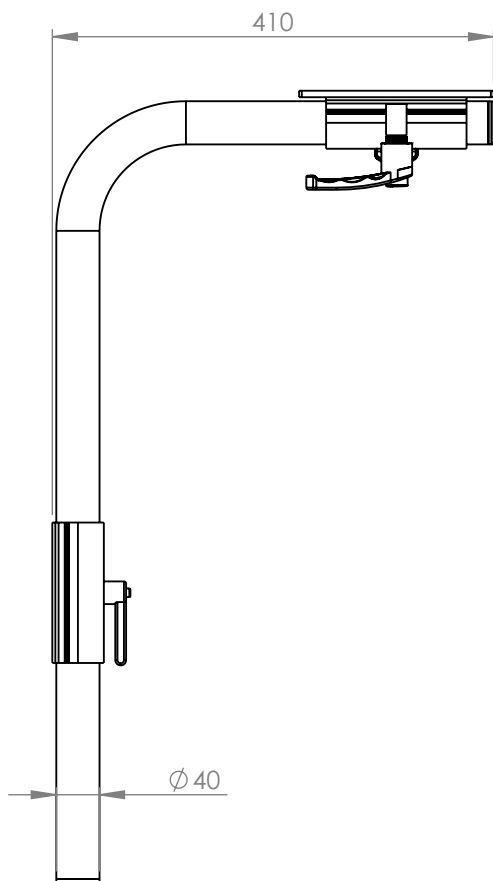

# KUNLUN: Swivelling wall mount

Specifications:  
Material and finish:  
Aluminum anodised

Product weight: 2,5 kg  
Rated for loads: up to 25 kg

*Dimensions and data for reference only*

More info:

Art.nr: Z.81490