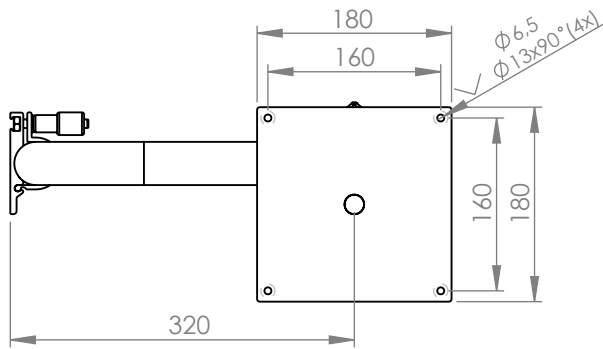

# KUNLUN: Swivelling wall mount

Specifications:  
Material and finish:  
Aluminum anodised

Product weight: 2,5 kg  
Rated for loads: up to 25 kg

*Dimensions and data for reference only*

More info:

Art.nr: Z.81490