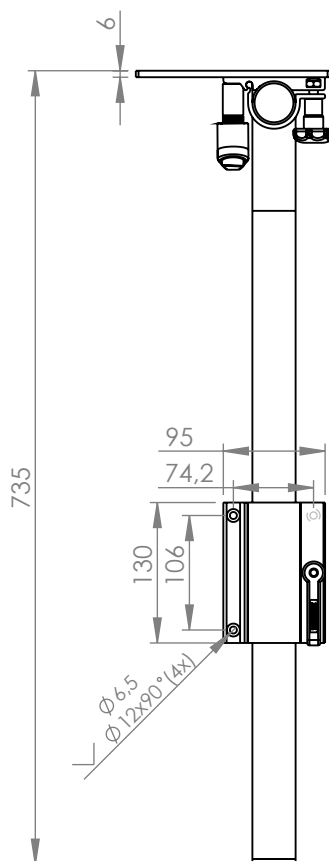

# KUNLUN: Swivelling wall mount

Specifications:  
Material and finish:  
Aluminum anodised

Product weight: 2,5 kg  
Rated for loads: up to 25 kg

*Dimensions and data for reference only*

More info:

Art.nr: Z.81490