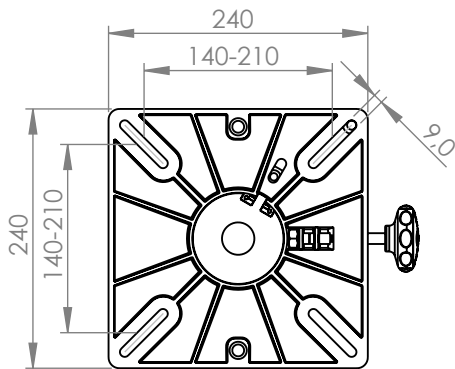

MOCHO: Adaptable height floormount

Specifications:

Material and finish:
Aluminum anodised
Aluminum powdercoated
Steel powdercoated
Product weight: 3.1 kg
Rated for loads: up to 25 kg

Dimensions and data for reference only