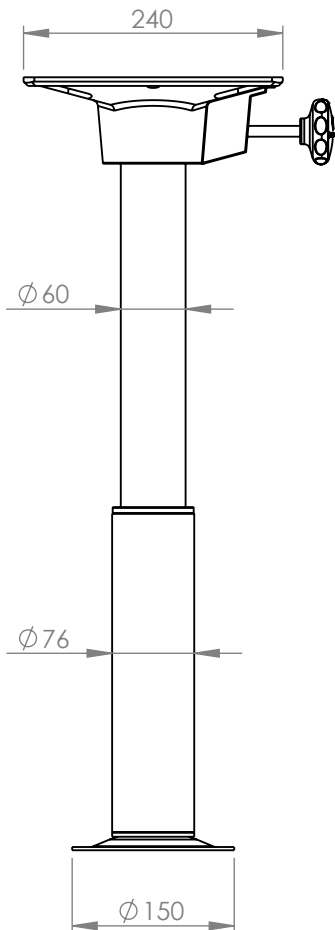

MOCHO: Adaptable height floormount

Specifications:

Material and finish:
Aluminum anodised
Aluminum powdercoated
Steel powdercoated
Product weight: 3.1 kg
Rated for loads: up to 25 kg

Dimensions and data for reference only