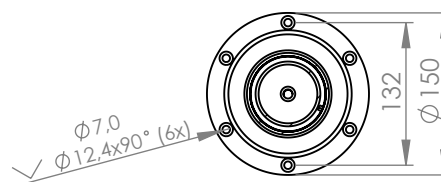

MOCHO: Adaptable height floormount

Specifications:

Material and finish:
Aluminum anodised
Aluminum powdercoated
Steel powdercoated
Product weight: 3.1 kg
Rated for loads: up to 25 kg

Dimensions and data for reference only