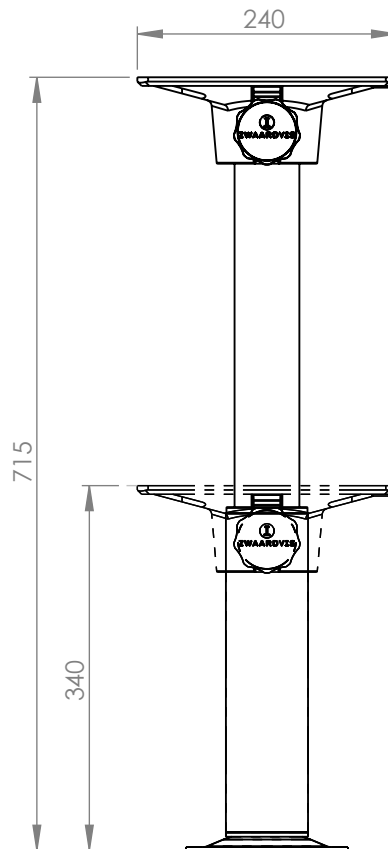

MOCHO: Adaptable height floormount

Specifications:

Material and finish:
Aluminum anodised
Aluminum powdercoated
Steel powdercoated
Product weight: 3.1 kg
Rated for loads: up to 25 kg

Dimensions and data for reference only