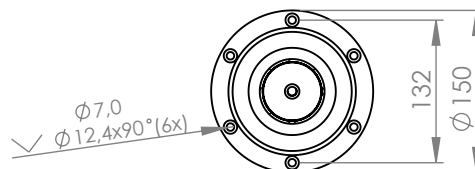

SIERRA: Fixed height floormount

Specifications:

Material and finish:
Aluminum anodised
Steel **powdercoated**
Plastic

Product weight: 2.0 kg
Rated for loads: up to 25 kg

Dimensions and data for reference only