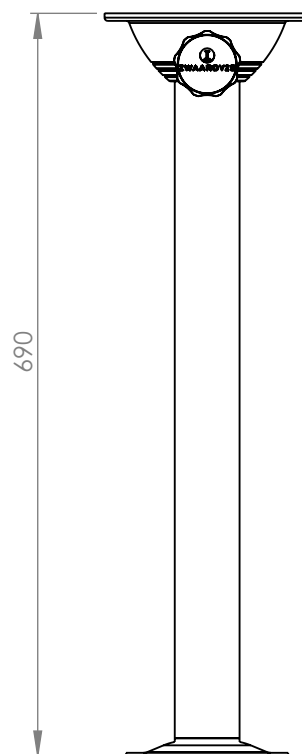

SIERRA: Fixed height floormount

Specifications:

Material and finish:
Aluminum anodised
Steel **powdercoated**
Plastic

Product weight: 2.0 kg
Rated for loads: up to 25 kg

Dimensions and data for reference only