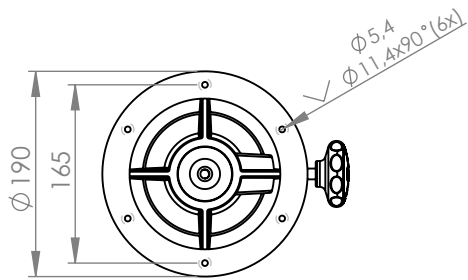

SIERRA: Fixed height floormount

Specifications:

Material and finish:
Aluminum anodised
Steel **powdercoated**
Plastic

Product weight: 2.0 kg
Rated for loads: up to 25 kg

Dimensions and data for reference only