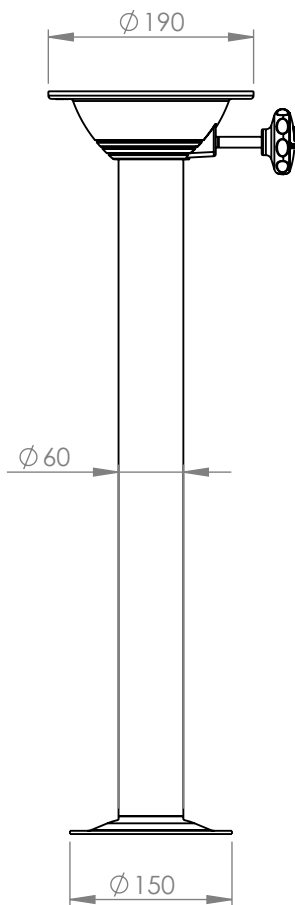

SIERRA: Fixed height floormount

Specifications:

Material and finish:
Aluminum anodised
Steel **powdercoated**
Plastic

Product weight: 2.0 kg
Rated for loads: up to 25 kg

Dimensions and data for reference only