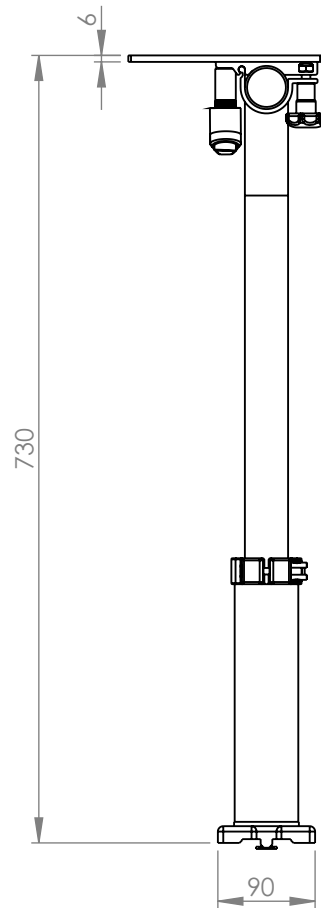

# TAURUS: Fixed height Airline railmount

## Specifications:

Material and finish:  
Aluminum anodised  
Plastic

Product weight: 2.5 kg  
Rated for loads: up to 25 kg

*Dimensions and data for reference only*

More info:

Art.nr: Z.81460

ZWAARDVIS

[www.zwaardvis.com](http://www.zwaardvis.com)