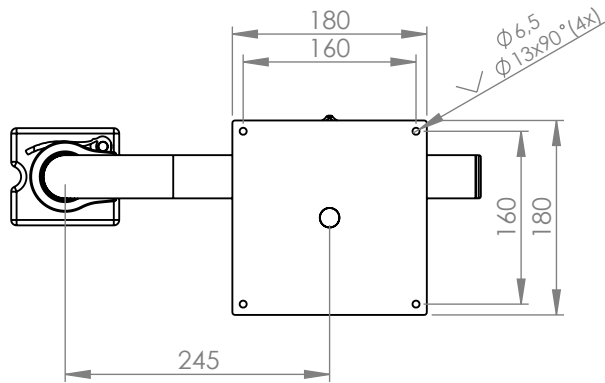

# TAURUS: Fixed height Airline railmount

## Specifications:

Material and finish:  
Aluminum anodised  
Plastic

Product weight: 2.5 kg  
Rated for loads: up to 25 kg

*Dimensions and data for reference only*

More info:

Art.nr: Z.81460

ZWAARDVIS

[www.zwaardvis.com](http://www.zwaardvis.com)