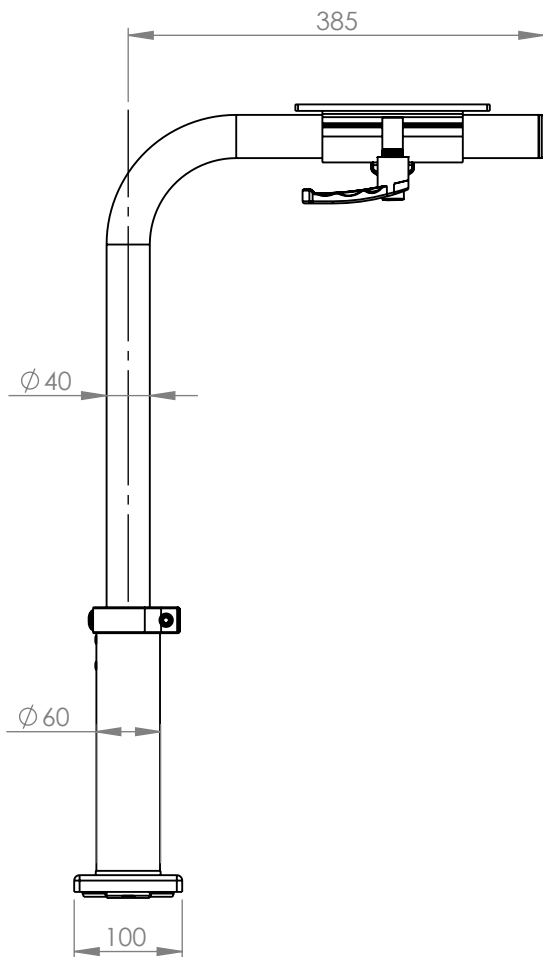

# TAURUS: Fixed height Airline railmount

## Specifications:

Material and finish:  
Aluminum anodised  
Plastic

Product weight: 2.5 kg  
Rated for loads: up to 25 kg

*Dimensions and data for reference only*

More info:

Art.nr: Z.81460

ZWAARDVIS

[www.zwaardvis.com](http://www.zwaardvis.com)