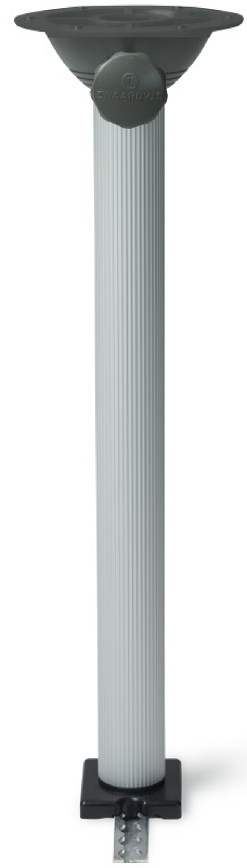

WICKLOW: Fixed height Airline railmount

Specifications:

Material and finish:
Aluminum anodised
Plastic

Product weight: 1.6 kg
Rated for loads: up to 25 kg

Dimensions and data for reference only

More info:

Art.nr: Z.81420