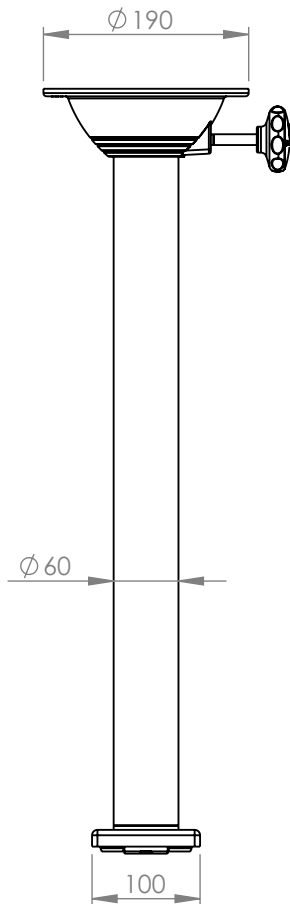

WICKLOW: Fixed height Airline railmount

Specifications:

Material and finish:
Aluminum anodised
Plastic

Product weight: 1.6 kg
Rated for loads: up to 25 kg

Dimensions and data for reference only

More info:

Art.nr: Z.81420