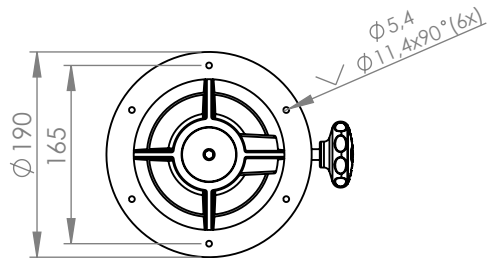

WICKLOW: Fixed height Airline railmount

Specifications:

Material and finish:
Aluminum anodised
Plastic

Product weight: 1.6 kg
Rated for loads: up to 25 kg

Dimensions and data for reference only

More info:

Art.nr: Z.81420