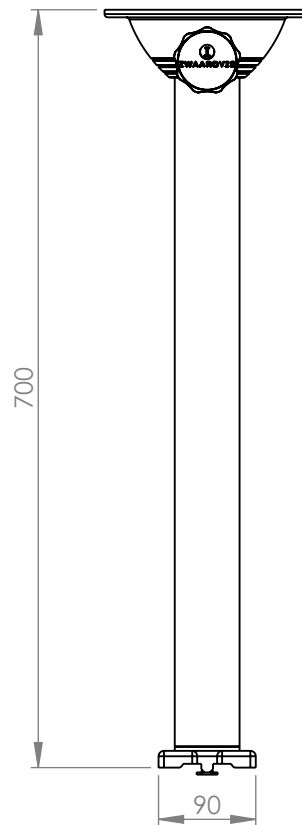

WICKLOW: Fixed height Airline railmount

Specifications:

Material and finish:
Aluminum anodised
Plastic

Product weight: 1.6 kg
Rated for loads: up to 25 kg

Dimensions and data for reference only

More info:

Art.nr: Z.81420