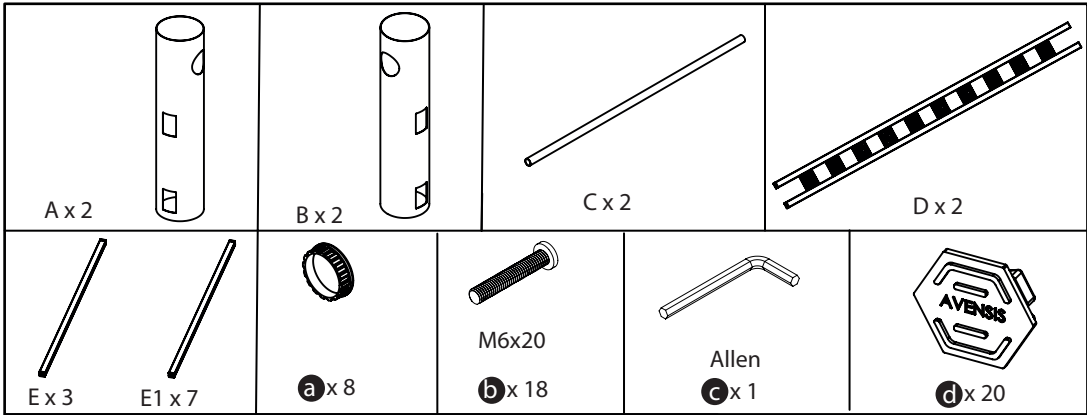

ONDERDELEN / COMPONENTS

STAPPEN / STEPS

Stap/Step - 9 (onderbed)