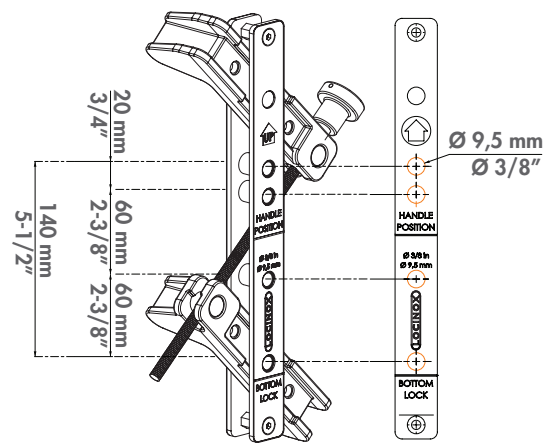

**DRILL-FIX
INSTALLATION INSTRUCTION**

PACKAGE CONTENT

1. DRILL-FIX
2. LOCITOOL - 3015LA
3. Allen Key 5 mm
4. Positioning pin
5. Drills
 - a. $\varnothing 9,5$ mm / $3/8$ "
 - b. $\varnothing 15$ mm / $5/8$ "
 - c. $\varnothing 18$ mm / $11/16$ "

1.

2.

3.

5.

DIMENSIONS

1. POSITIONING

2a. DRILLING FOR LOCK

2b. DRILLING FOR KEEP