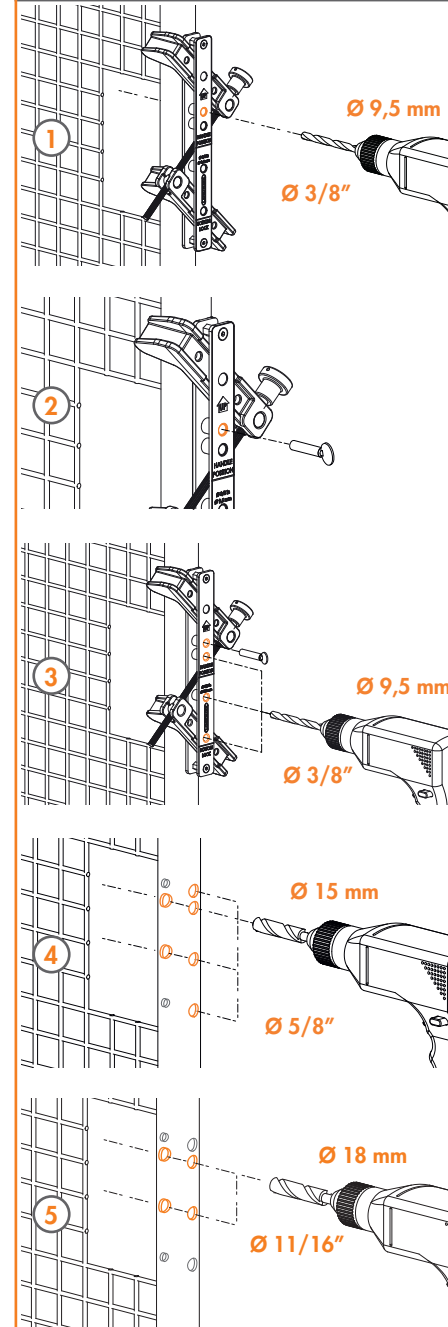

**DRILL-FIX
INSTALLATION INSTRUCTION**

PACKAGE CONTENT

1. DRILL-FIX
2. LOCITOOL - 3015LA
3. Allen Key 5 mm
4. Positioning pin
5. Drills
 - a. $\varnothing 9,5$ mm / $3/8$ "
 - b. $\varnothing 15$ mm / $5/8$ "
 - c. $\varnothing 18$ mm / $11/16$ "

1.

2.

3.

5.

DIMENSIONS

1. POSITIONING

2a. DRILLING FOR LOCK

2b. DRILLING FOR KEEP