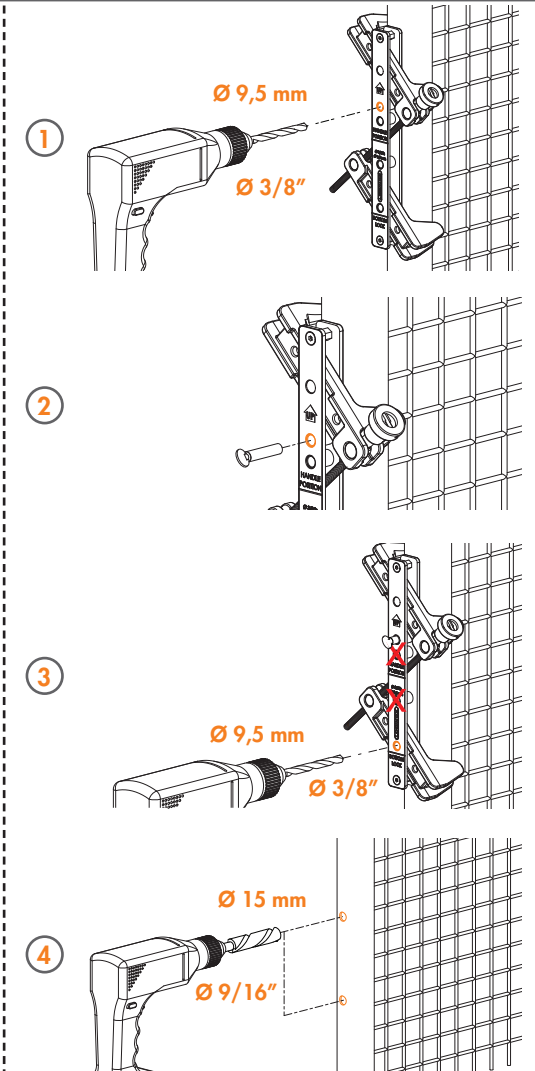

**DRILL-FIX
INSTALLATION INSTRUCTION**

PACKAGE CONTENT

1. DRILL-FIX
2. LOCITOOL - 3015LA
3. Allen Key 5 mm
4. Positioning pin
5. Drills
 - a. $\varnothing 9,5$ mm / $3/8$ "
 - b. $\varnothing 15$ mm / $5/8$ "
 - c. $\varnothing 18$ mm / $11/16$ "

1.

2.

3.

5.

DIMENSIONS

1. POSITIONING

2a. DRILLING FOR LOCK

2b. DRILLING FOR KEEP