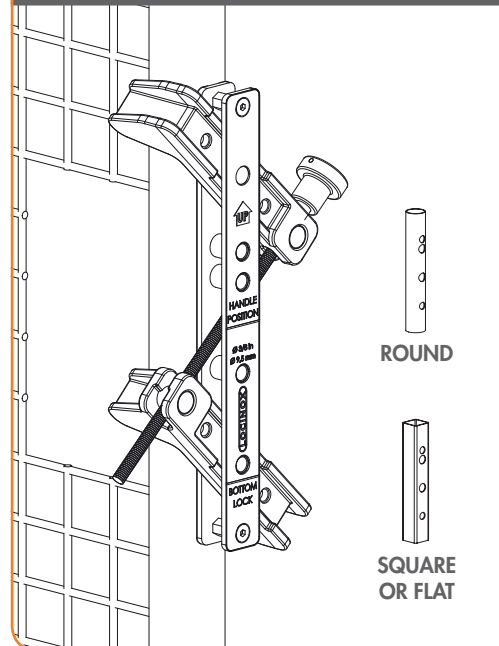

**DRILL-FIX
INSTALLATION INSTRUCTION**

PACKAGE CONTENT

1. DRILL-FIX
2. LOCITOOL - 3015LA
3. Allen Key 5 mm
4. Positioning pin
5. Drills
 - a. $\varnothing 9,5$ mm / $3/8$ "
 - b. $\varnothing 15$ mm / $5/8$ "
 - c. $\varnothing 18$ mm / $11/16$ "

1.

2.

3.

5.

DIMENSIONS

1. POSITIONING

2a. DRILLING FOR LOCK

2b. DRILLING FOR KEEP