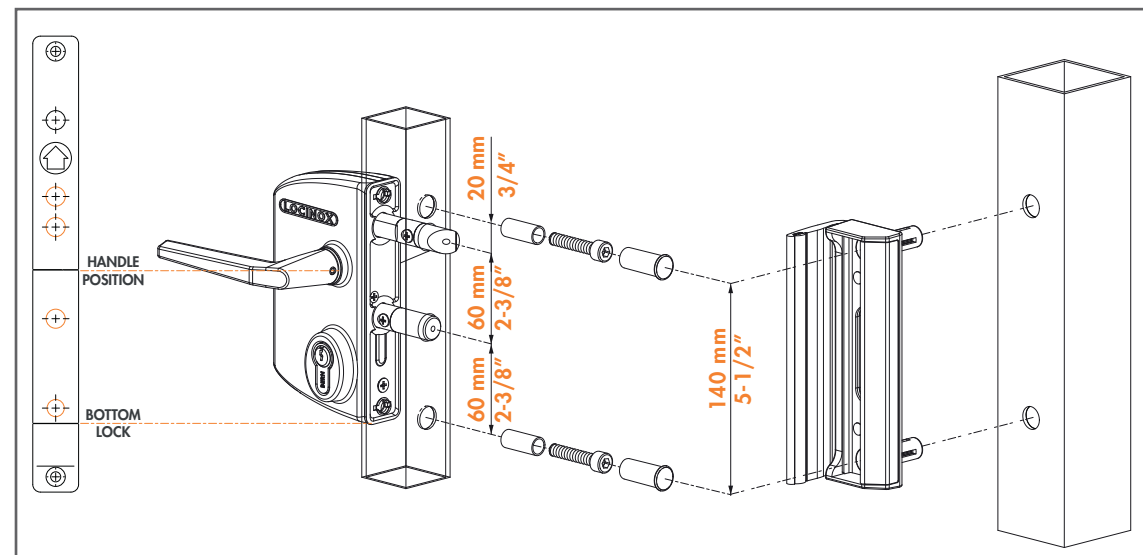

**DRILL-FIX
INSTALLATION INSTRUCTION**

PACKAGE CONTENT

1. DRILL-FIX
2. LOCITOOL - 3015LA
3. Allen Key 5 mm
4. Positioning pin
5. Drills
 - a. $\varnothing 9,5$ mm / $3/8$ "
 - b. $\varnothing 15$ mm / $5/8$ "
 - c. $\varnothing 18$ mm / $11/16$ "

1.

2.

3.

5.

DIMENSIONS

1. POSITIONING

2a. DRILLING FOR LOCK

2b. DRILLING FOR KEEP