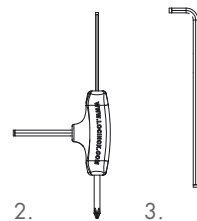

**DRILL-FIX
INSTALLATION INSTRUCTION**

PACKAGE CONTENT

1. DRILL-FIX
2. LOCITOOL - 3015LA
3. Allen Key 5 mm
4. Positioning pin
5. Drills
 - a. $\varnothing 9,5$ mm / $3/8$ "
 - b. $\varnothing 15$ mm / $5/8$ "
 - c. $\varnothing 18$ mm / $11/16$ "

1.

2.

3.

5.

DIMENSIONS

1. POSITIONING

2a. DRILLING FOR LOCK

2b. DRILLING FOR KEEP