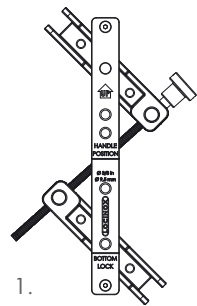

**DRILL-FIX
INSTALLATION INSTRUCTION**

PACKAGE CONTENT

1. DRILL-FIX
2. LOCITOOL - 3015LA
3. Allen Key 5 mm
4. Positioning pin
5. Drills
 - a. $\varnothing 9,5$ mm / $3/8$ "
 - b. $\varnothing 15$ mm / $5/8$ "
 - c. $\varnothing 18$ mm / $11/16$ "

1.

2.

3.

5.

DIMENSIONS

1. POSITIONING

2a. DRILLING FOR LOCK

2b. DRILLING FOR KEEP